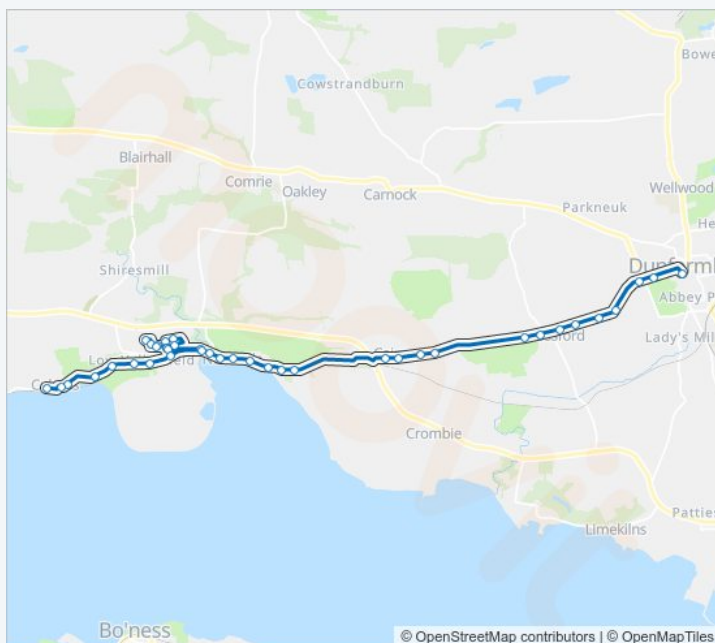

**8A bus Info**

**Direction:** Culcross

**Stops:** 41

**Trip Duration:** 28 min

**Line Summary:**

Valleyfield Avenue, High Valleyfield  
Community Centre, High Valleyfield  
Health Centre, High Valleyfield  
Woodhead Street, High Valleyfield  
St Serfs Primary, High Valleyfield  
Dunimarle Street, High Valleyfield  
Woodhead Street, High Valleyfield  
Chapel Street, High Valleyfield  
Valleyfield Avenue, High Valleyfield  
Newmills Bridge, Newmills  
Newmills Bridge, Newmills  
Forth View Industrial Estate, High Valleyfield  
Forth View Cottages, Low Valleyfield  
Main Street, Low Valleyfield  
Main Street - West, Low Valleyfield  
Veere Park, Culross  
Primary School, Culross  
Low Causeway, Culross  
The Palace, Culross

### Direction: Dunfermline

62 stops

[VIEW LINE SCHEDULE](#)

Shillinghill, Alloa  
Clackmannan Rd, Alloa  
Clackmannan Rd, Alloa  
Devonway, Clackmannan  
Mary Place, Clackmannan  
Mill Road, Clackmannan  
Izatt Terrace, Clackmannan  
Brucefield Crescent, Clackmannan  
Duke Street, Clackmannan  
No 8, Kennet