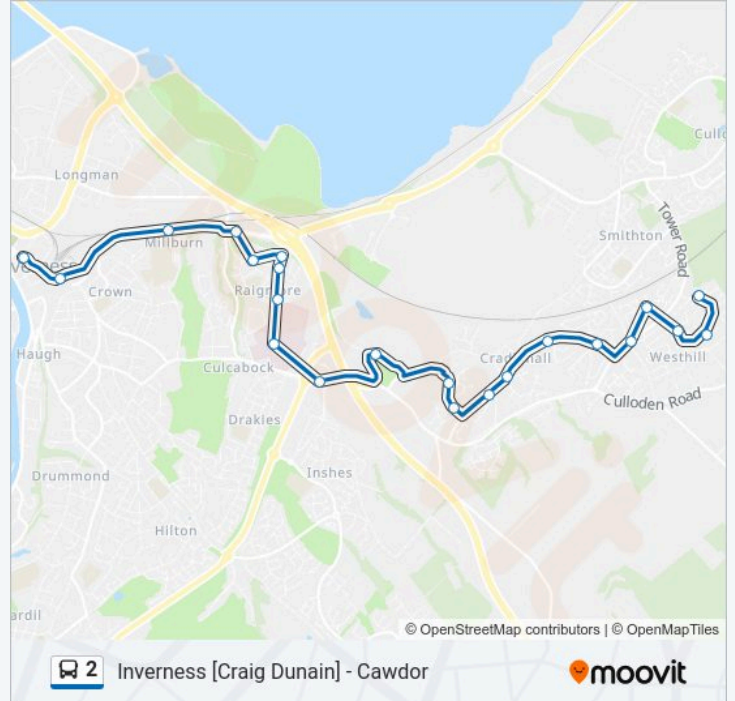

### Direction: Inverness

22 stops

[VIEW LINE SCHEDULE](#)

- Westfield Walk, Westhill
- Woodside Place, Westhill
- Woodside Gardens, Westhill
- Woodlands Drive, Westhill
- Burn Brae, Westhill
- Towerhill Road, Westhill
- Caulfield Avenue, Westhill
- Cradlehall Court, Westhill
- Inshes Brae, Westhill
- Castlehill Gardens, Westhill
- Cradlehall Business Park, Westhill
- Uhi Campus, Westhill
- Tesco, Inshes
- Raigmore Hospital, Inverness
- Raigmore Gateway, Raigmore
- Chattan Avenue Road End, Raigmore
- Chattan Avenue, Raigmore
- Mackintosh Road, Raigmore
- King Duncans Road, Millburn
- Diriebught Road, Millburn
- Marks And Spencer, Inverness

### 2 bus Info

**Direction:** Inverness

**Stops:** 22

**Trip Duration:** 29 min

**Line Summary:**

**Direction: Inverness**

26 stops

[VIEW LINE SCHEDULE](#)

**2 bus Info**

**Direction:** Inverness

**Stops:** 26

**Trip Duration:** 19 min

**Line Summary:**

Torvean Park & Ride, Torvean  
 Cemetery Gates, Ballifeary  
 Maxwell Drive, Ballifeary  
 Glenurquhart Road, Ballifeary  
 Council Buildings, Ballifeary  
 Planeffield Road, Inverness  
 King Street, Inverness  
 Queensgate, Inverness

### 2 bus Info

**Direction:** Leachkin

**Stops:** 48

**Trip Duration:** 57 min

**Line Summary:**

King Duncans Road, Millburn

Diriebught Road, Millburn

Marks And Spencer, Inverness