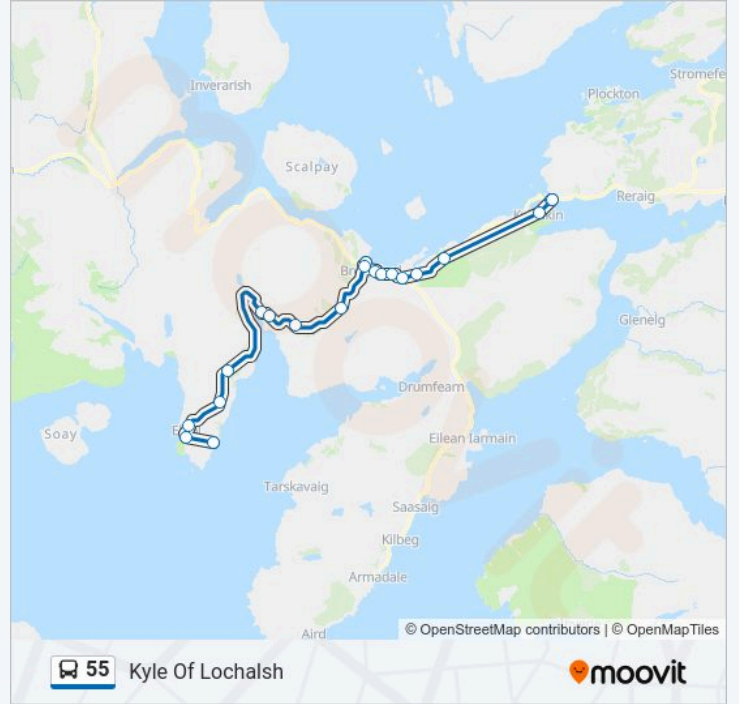

Breakish Road End West, Breakish

Camp Site, Ashaig

Shorefront Shelter, Kyleakin

Co-Op, Kyle Of Lochalsh

55 bus Time Schedule

Kyle Of Lochalsh Route Timetable:

Sunday	Not Operational
Monday	08:01 - 13:05
Tuesday	08:01 - 13:05
Wednesday	08:01 - 13:05
Thursday	08:01 - 13:05
Friday	08:01 - 14:00
Saturday	Not Operational

55 bus Info

Direction: Kyle Of Lochalsh

Stops: 19

Trip Duration: 63 min

Line Summary:

Harbour Slipway, Kyle Of Lochalsh

55 bus time schedules and route maps are available in an offline PDF at moovitapp.com. Use the Moovit App to see live bus times, train schedule or subway schedule, and step-by-step directions for all public transit in Scotland.

© 2024 Moovit - All Rights Reserved