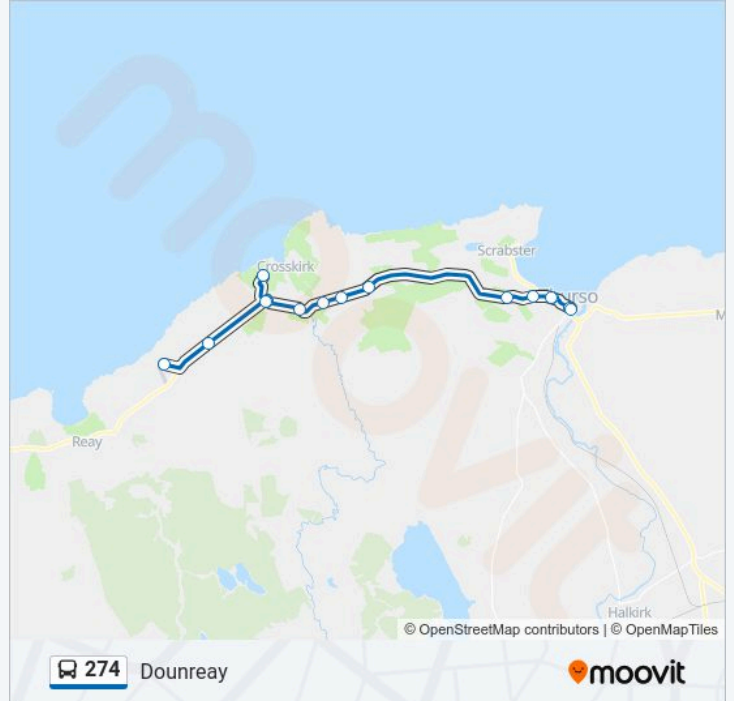

 274

Dounreay

Get The App

The 274 bus line (Dounreay) has 2 routes. For regular weekdays, their operation hours are:

(1) Dounreay: 05:56(2) Thurso: 17:47

Use the Moovit App to find the closest 274 bus station near you and find out when is the next 274 bus arriving.

Direction: Dounreay

17 stops

[VIEW LINE SCHEDULE](#)

- Royal Bank Of Scotland, Thurso
- Bank Of Scotland, Thurso
- Camp Site, Thurso
- Lidl, Thurso
- Weigh Inn Hotel, Thurso
- Janetstown Road End, Thurso
- Taldale House, Forss
- School Place, Forss
- Forss Mains Road End, Forss
- Skiall Road End, Forss
- Business Park Road End, Forss
- Business Park Road End, Forss
- Business And Tech Park, Forss
- Business And Tech Park, Forss
- Business Park Road End, Forss
- Shebster Road End, Dounreay
- Bus Stance, Dounreay

274 bus Time Schedule

Dounreay Route Timetable:

Sunday	Not Operational
Monday	05:56
Tuesday	05:56
Wednesday	05:56
Thursday	05:56
Friday	05:56
Saturday	Not Operational

274 bus Info

Direction: Dounreay

Stops: 17

Trip Duration: 20 min

Line Summary:

Direction: Thurso

16 stops

[VIEW LINE SCHEDULE](#)

- Bus Stance, Dounreay
- Site Road End, Dounreay
- Shebster Road End, Dounreay
- Business Park Road End, Forss
- Business And Tech Park, Forss
- Business And Tech Park, Forss
- Business Park Road End, Forss
- Skiall Road End, Forss
- Forss Mains Road End, Forss
- School Place, Forss
- Brims Road End, Forss
- Janetstown Road End, Thurso
- Weigh Inn Hotel, Thurso
- Lidl, Thurso
- Camp Site, Thurso
- Royal Bank Of Scotland, Thurso