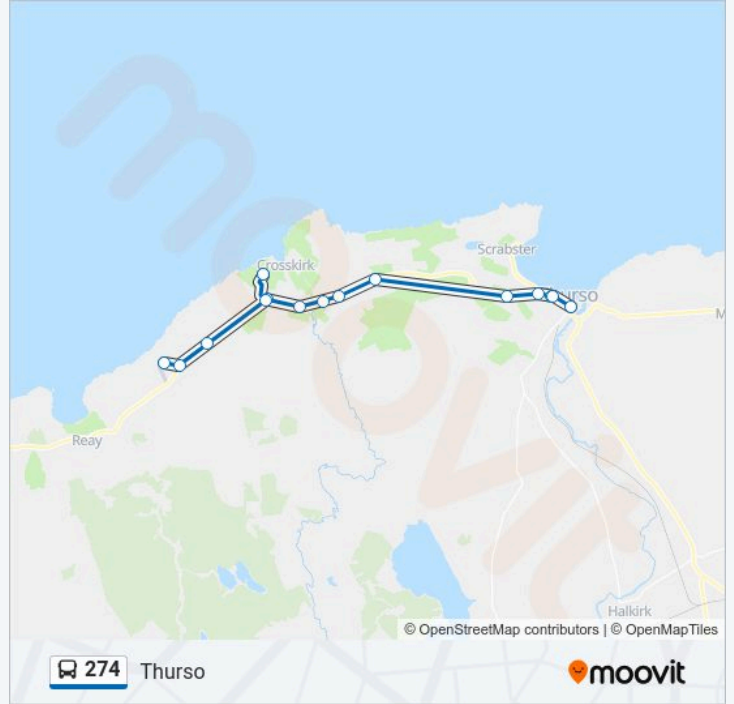

274 bus time schedules and route maps are available in an offline PDF at moovitapp.com. Use the Moovit App to see live bus times, train schedule or subway schedule, and step-by-step directions for all public transit in Scotland.

© 2024 Moovit - All Rights Reserved