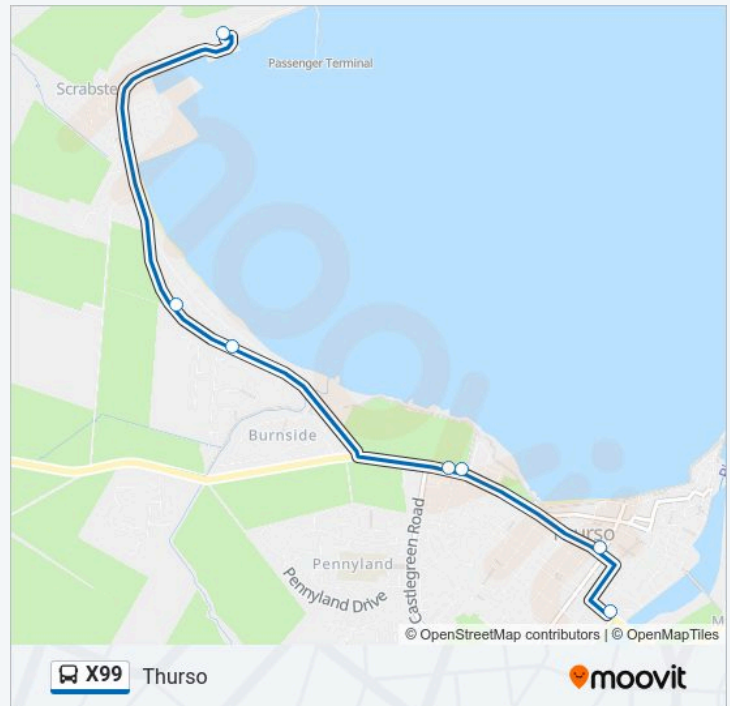

Bank Of Scotland, Thurso

Saturday

18:01

Sir Georges Street Church, Thurso

X99 bus Info

Direction: Thurso

Stops: 7

Trip Duration: 6 min

Line Summary:

X99 bus time schedules and route maps are available in an offline PDF at moovitapp.com. Use the Moovit App to see live bus times, train schedule or subway schedule, and step-by-step directions for all public transit in Scotland.

© 2024 Moovit - All Rights Reserved