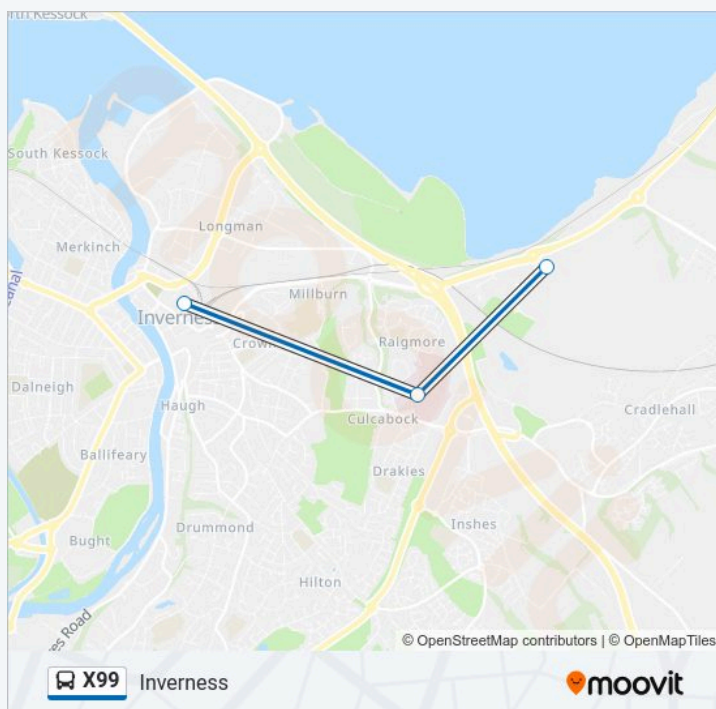

Junction, Clashmore

Rosskean Church, Alness

Crossroads, Duncanston

Bus Station Stance 3, Inverness

Direction: Inverness

3 stops

[VIEW LINE SCHEDULE](#)

Tesco, Inverness Retail Park

Raigmore Hospital, Inverness

Bus Station Stance 3, Inverness

Inverness Route Timetable:

Sunday	17:00
Monday	10:20 - 16:25
Tuesday	10:20 - 16:25
Wednesday	10:20 - 16:25
Thursday	10:20 - 16:25
Friday	10:20 - 16:25
Saturday	13:50 - 16:15

X99 bus Info

Direction: Inverness

Stops: 3

Trip Duration: 20 min

Line Summary:

Direction: Inverness Retail Park

3 stops

[VIEW LINE SCHEDULE](#)

X99 bus Info**Direction:** Inverness Retail Park**Stops:** 3**Trip Duration:** 20 min**Line Summary:****Direction: Scrabster**

83 stops

[VIEW LINE SCHEDULE](#)

Bus Station Stance 3, Inverness

Crossroads, Duncanston