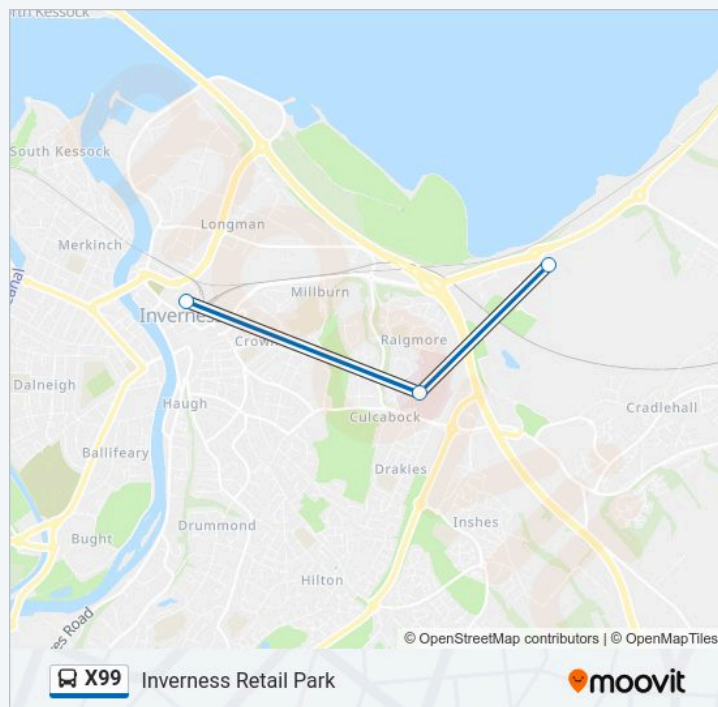

X99 bus Info

Direction: Inverness

Stops: 3

Trip Duration: 20 min

Line Summary:

Direction: Inverness Retail Park

3 stops

[VIEW LINE SCHEDULE](#)

Bus Station Stance 3, Inverness

Raigmore Hospital, Inverness

Tesco, Inverness Retail Park

X99 bus Time Schedule

Inverness Retail Park Route Timetable:

Sunday	Not Operational
Monday	09:56
Tuesday	09:56
Wednesday	09:56
Thursday	09:56
Friday	09:56

X99 bus Info**Direction:** Inverness Retail Park**Stops:** 3**Trip Duration:** 20 min**Line Summary:****Direction: Scrabster**

83 stops

[VIEW LINE SCHEDULE](#)

Bus Station Stance 3, Inverness

Crossroads, Duncanston