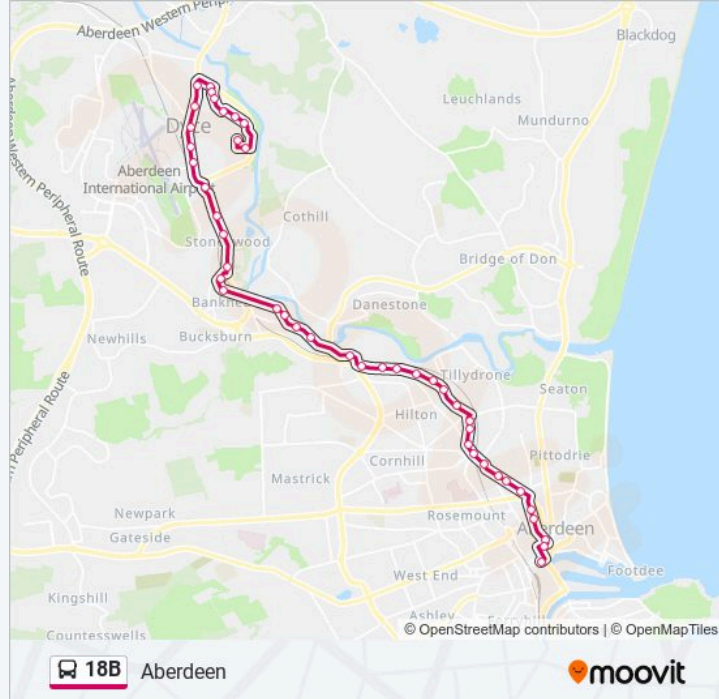

Mugiemoss Road, Woodside

Smithfield Lane, Woodside

Anderson Road, Woodside

Deer Road, Woodside

Grandholm Street, Woodside

Don Street, Woodside

Barron Street, Woodside

Burnett Place, Kittybrewster

Lilybank Place, Kittybrewster

Northern Hotel, Kittybrewster

Ashgrove Road, Kittybrewster

Erskine Street, Kittybrewster

Powis Lane, Causewayend

Fraser Place, Causewayend

Mounthooly Roundabout, Causewayend

Spring Garden, Aberdeen

Seamount Road, Aberdeen

Broad Street, Aberdeen

Adelphi, Aberdeen

Guild Street, Aberdeen

**Direction: Dyce**

42 stops

[VIEW LINE SCHEDULE](#)

Guild Street, Aberdeen

## 18B bus Info

**Direction:** Dyce

**Stops:** 42

**Trip Duration:** 38 min

**Line Summary:**

Princess Road, Dyce

Tornashean Gardens, Dyce

Overton Avenue, Dyce