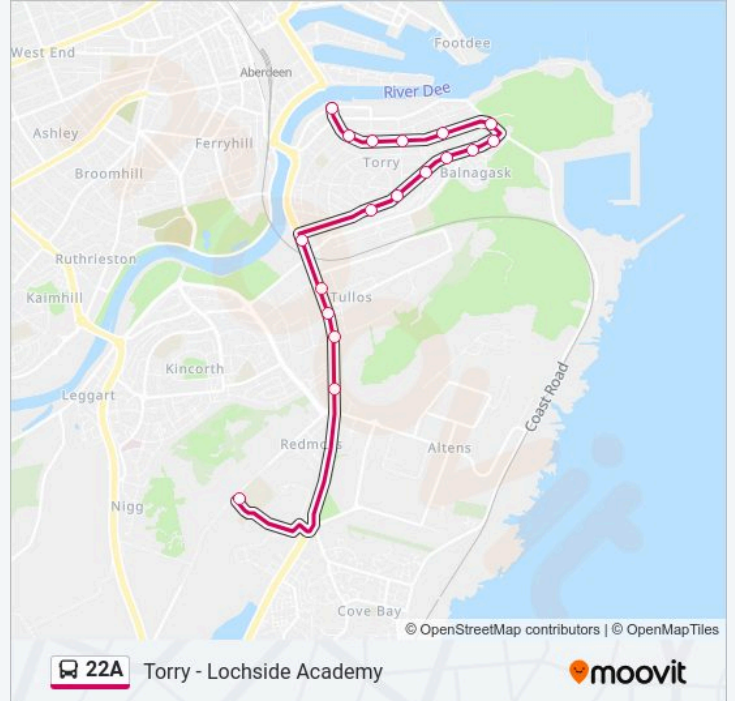

Torry - Lochside Academy

Get The App

The 22A bus line (Torry - Lochside Academy) has 2 routes. For regular weekdays, their operation hours are:

(1) Altens: 07:51(2) Torry: 14:50

Use the Moovit App to find the closest 22A bus station near you and find out when is the next 22A bus arriving.

Direction: Altens

18 stops

[VIEW LINE SCHEDULE](#)

- South Esplanade East, Torry
- Grampian Road, Torry
- St Peter's Court, Torry
- Mansefield Road, Torry
- Baxter Street, Torry
- North Balnagask Road, Torry
- Pentland Road, Torry
- Finnan Brae, Torry
- Balnagask Place, Torry
- Farquhar Avenue, Torry
- Tullos Place, Torry
- Farquhar Road, Torry
- Balnagask Road, Torry
- Craigshaw Road, Tullos Industrial Estate
- Greenbank Road, Tullos Industrial Estate
- Craigshaw Drive, Tullos Industrial Estate
- Altens Farm Road, Nigg
- Lochside Academy, Altens

Trip Duration: 27 min

Line Summary:

Direction: Torry

17 stops

[VIEW LINE SCHEDULE](#)

- Lochside Academy, Altens
- Souter Head Road, Altens
- Redmoss Park, Redmoss
- Craigshaw Drive, Tullos Industrial Estate
- Greenbank Road, Tullos Industrial Estate
- Abbotswell Road, Tullos Industrial Estate
- Balnagask Road, Torry
- Farquhar Avenue, Torry
- Balnagask Place, Torry
- Finnan Brae, Torry
- St. Fittick's Road, Torry
- St Fittick's Road, Torry
- Baxter Street, Torry
- Abbey Place, Torry
- St Peter's Court, Torry
- Crombie Road, Torry
- South Esplanade West, Torry

22A bus Time Schedule

Torry Route Timetable:

Sunday	Not Operational
Monday	15:40
Tuesday	15:40
Wednesday	14:50
Thursday	14:50
Friday	14:50
Saturday	Not Operational

22A bus Info

Direction: Torry

Stops: 17

Trip Duration: 22 min