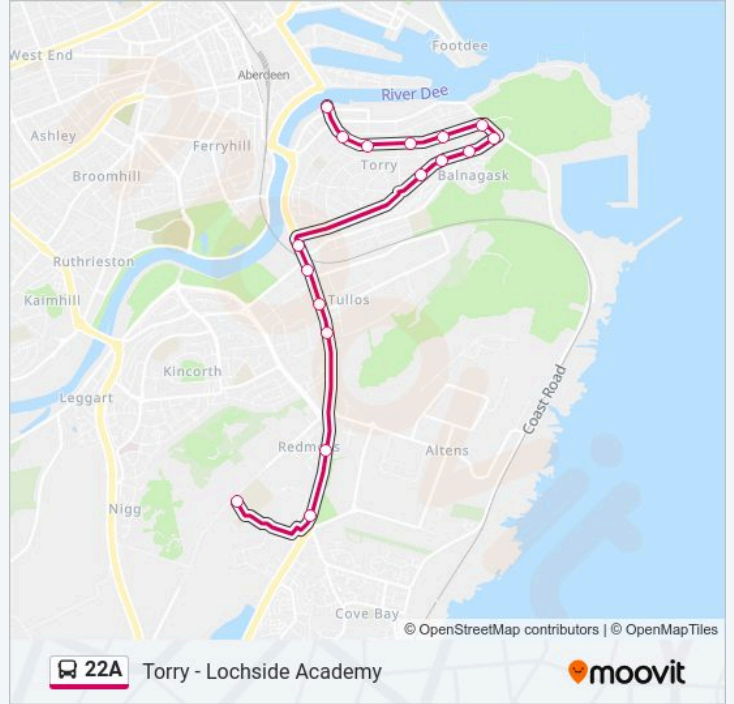

22A bus time schedules and route maps are available in an offline PDF at moovitapp.com. Use the Moovit App to see live bus times, train schedule or subway schedule, and step-by-step directions for all public transit in Scotland.

© 2024 Moovit - All Rights Reserved