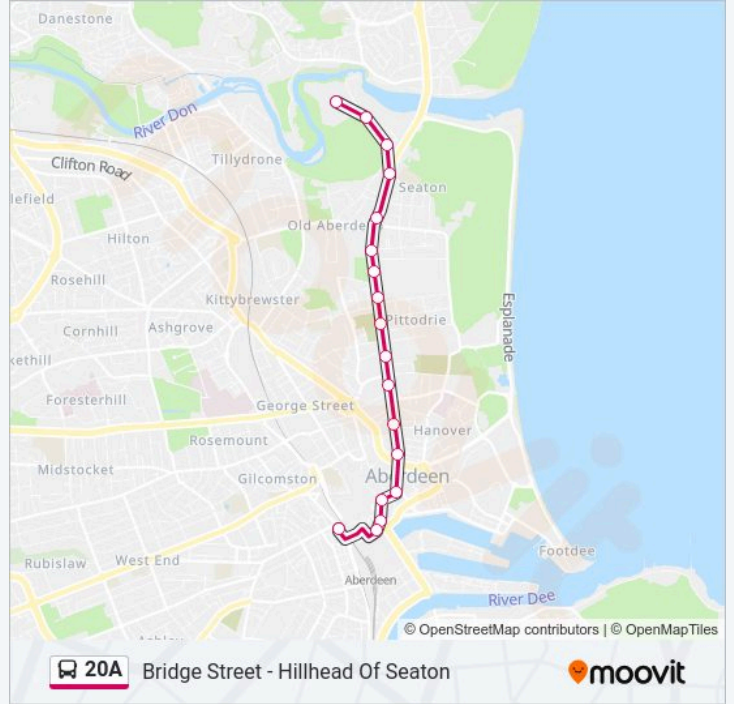

 **20A**

Bridge Street - Hillhead Of Seaton

Get The App

The 20A bus line (Bridge Street - Hillhead Of Seaton) has 2 routes. For regular weekdays, their operation hours are:
(1) Aberdeen: 00:10 - 23:30(2) Old Aberdeen: 00:30 - 23:50

Use the Moovit App to find the closest 20A bus station near you and find out when is the next 20A bus arriving.

Direction: Aberdeen

16 stops

[VIEW LINE SCHEDULE](#)

Hillhead Student Village, Old Aberdeen

Seaton Stables, Seaton

20A bus Info

Direction: Aberdeen

Stops: 16

Trip Duration: 15 min

Line Summary:

Direction: Old Aberdeen

18 stops

[VIEW LINE SCHEDULE](#)

20A bus Info

Direction: Old Aberdeen

Stops: 18

Trip Duration: 18 min

Line Summary:

20A bus time schedules and route maps are available in an offline PDF at moovitapp.com. Use the Moovit App to see live bus times, train schedule or subway schedule, and step-by-step directions for all public transit in Scotland.