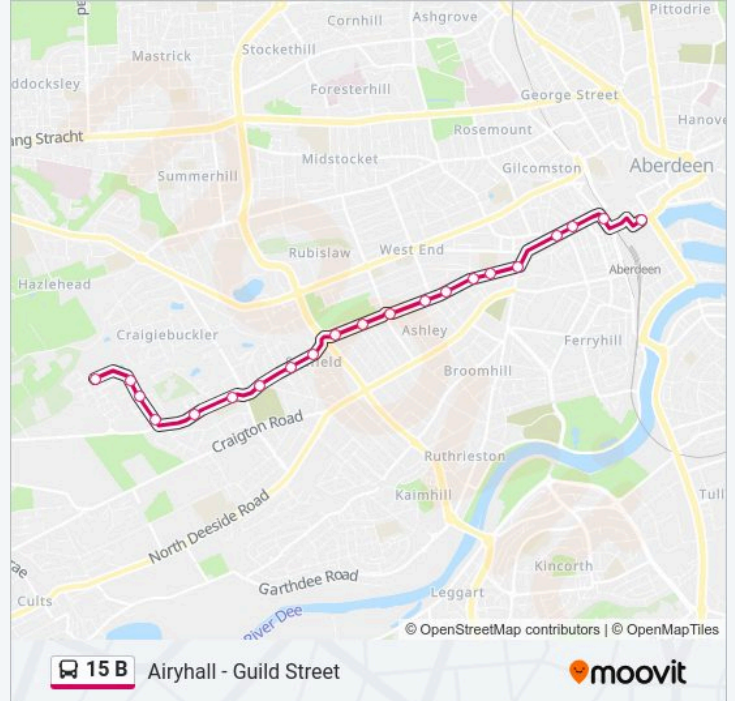

Use the Moovit App to find the closest 15 B bus station near you and find out when is the next 15 B bus arriving.

Direction: Aberdeen

21 stops

[VIEW LINE SCHEDULE](#)

Countesswells Close, Airyhall
Pinewood Avenue, Airyhall
Pinewood Place, Airyhall
Countesswells Terrace, Airyhall
Macaulay Drive, Airyhall
Airyhall Primary School, Airyhall
Viewfield Avenue, Seafield
Seafield Drive West, Seafield
Mayfield Gardens, Seafield
Cromwell Gardens, Mannofield
Burns Road, Mannofield
Union Grove Lane, Mannofield
St Swithin Street, Mannofield
Claremont Place, Holburn
Albyn Grove, Holburn
Union Grove, Holburn
Holburn Junction, Holburn
Langstane Kirk, Aberdeen
Music Hall, Aberdeen
Bridge Street, Aberdeen
Guild Street, Aberdeen

15 B bus Time Schedule

Aberdeen Route Timetable:

Sunday	20:49 - 22:49
Monday	20:49 - 22:49
Tuesday	20:49 - 22:49
Wednesday	20:49 - 22:49
Thursday	20:49 - 22:49
Friday	20:49 - 22:49
Saturday	20:49 - 22:49

15 B bus Info

Direction: Aberdeen

Stops: 21

Trip Duration: 18 min

Line Summary:

Direction: Airyhall
 20 stops
[VIEW LINE SCHEDULE](#)

- Guild Street, Aberdeen
- Music Hall, Aberdeen
- Langstane Kirk, Aberdeen
- Holburn Junction, Aberdeen
- Union Grove, Holburn
- Granton Place, Holburn
- Claremont Place, Holburn
- Brighton Place, Mannofield
- Forest Avenue, Mannofield
- Burns Road, Mannofield
- Cromwell Gardens, Mannofield
- Mayfield Gardens, Seafield
- Seafield Drive West, Seafield
- Viewfield Crescent, Seafield
- Springbank Cemetery, Airyhall
- Braeside Place, Airyhall
- Northcote Avenue, Airyhall
- Airyhall Terrace, Airyhall

15 B bus Info

Direction: Airyhall
Stops: 20
Trip Duration: 20 min
Line Summary:

Airyhall Drive, Airyhall

Countesswells Close, Airyhall

15 B bus time schedules and route maps are available in an offline PDF at moovitapp.com. Use the Moovit App to see live bus times, train schedule or subway schedule, and step-by-step directions for all public transit in Scotland.