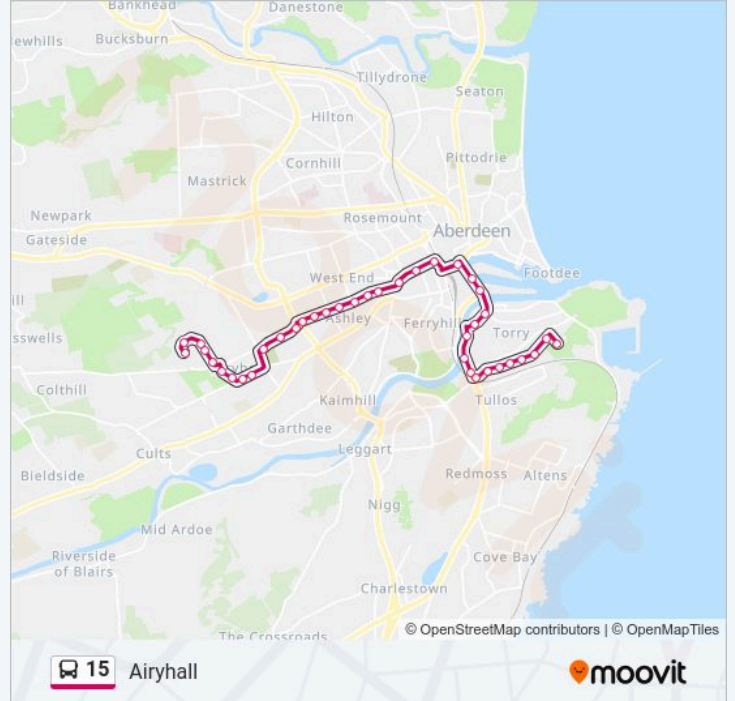

Claremont Place, Holburn

Brighton Place, Mannofield

Forest Avenue, Mannofield

Burns Road, Mannofield

Cromwell Gardens, Mannofield

Mayfield Gardens, Seafield

Seafield Drive West, Seafield

Viewfield Crescent, Seafield

Braeside Place, Airyhall

Northcote Avenue, Airyhall

Airyhall Terrace, Airyhall

Airyhall Drive, Airyhall

Countesswells Terrace, Airyhall

Pinewood Place, Airyhall

Pinewood Avenue, Airyhall

Pinewood Crescent, Airyhall

Countesswells Close, Airyhall

Direction: Torry

41 stops

[VIEW LINE SCHEDULE](#)

Countesswells Close, Airyhall

Pinewood Avenue, Airyhall

Countesswells Terrace, Airyhall

Airyhall Crescent, Airyhall

15 bus Info

Direction: Torry

Stops: 41

Trip Duration: 37 min
Line Summary:

Seafield Drive West, Seafield

Mayfield Gardens, Seafield

Cromwell Gardens, Mannofield

Burns Road, Mannofield