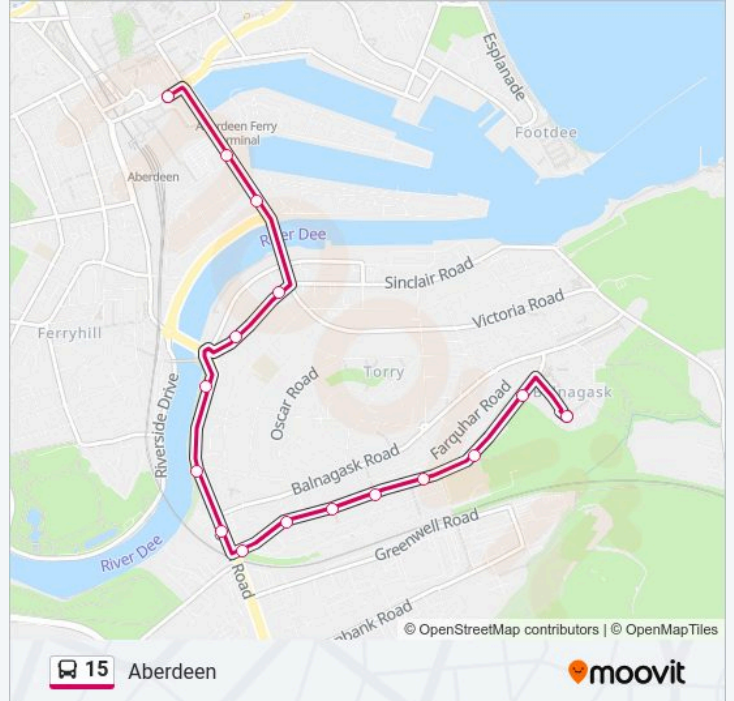

Direction: Aberdeen

16 stops

[VIEW LINE SCHEDULE](#)

Grampian Court, Torry
Balnagask Circle, Torry
Rockall Road, Torry
Ladywell Place, Torry
Gregness Gardens, Torry
Kirkhill Lane, Torry
Ferne Brae, Torry
Wellington Road, Torry
Balnagask Road, Torry
Polwarth Road, Torry
Grampian Place, Torry
Walker Place, Torry
Walker Lane, Torry
Poynerook Road, Aberdeen
Palmerston Road, Aberdeen
Guild Street, Aberdeen

Line Summary:

Direction: Aberdeen

23 stops

[VIEW LINE SCHEDULE](#)

- Countesswells Close, Airyhall
- Pinewood Avenue, Airyhall
- Countesswells Terrace, Airyhall
- Airyhall Crescent, Airyhall
- Airyhall Terrace, Airyhall
- Braeside Place, Airyhall
- Springbank Cemetery, Airyhall
- Library, Airyhall
- Viewfield Avenue, Seafield
- Seafield Drive West, Seafield
- Mayfield Gardens, Seafield
- Cromwell Gardens, Mannofield
- Burns Road, Mannofield
- Union Grove Lane, Mannofield
- St Swithin Street, Mannofield
- Claremont Place, Holburn
- Albyn Grove, Holburn
- Union Grove, Holburn

Line Summary:

Holburn Junction, Holburn

Langstane Kirk, Aberdeen

Music Hall, Aberdeen

Bridge Street, Aberdeen

Guild Street, Aberdeen

Direction: Airyhall

38 stops

15 bus Info

Direction: Torry

Stops: 41

Trip Duration: 37 min
Line Summary:

Seafield Drive West, Seafield

Mayfield Gardens, Seafield

Cromwell Gardens, Mannofield

Burns Road, Mannofield