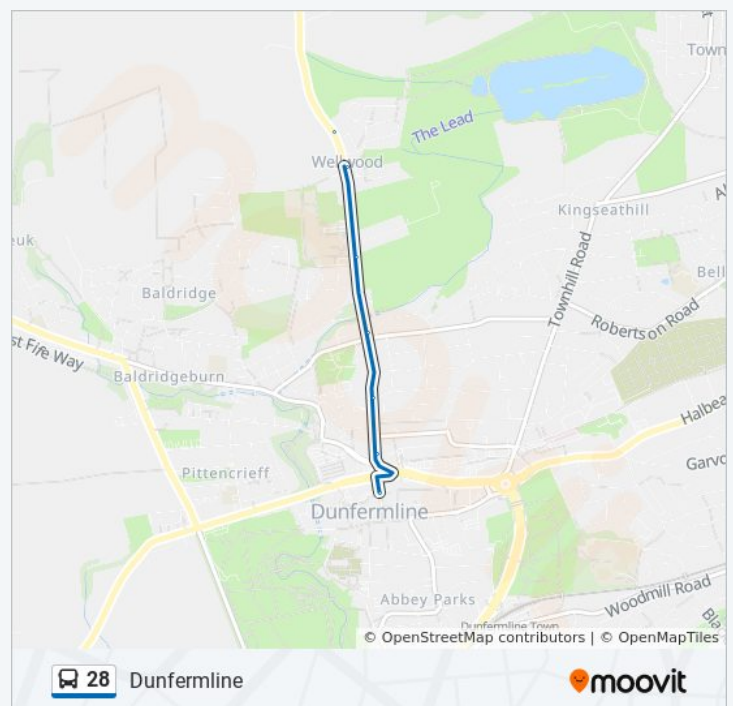

28 bus Info

Direction: Dunfermline

Stops: 78

Trip Duration: 11 min

Line Summary:

Health Centre, High Valleyfield

Chapel Street, High Valleyfield

Valleyfield Avenue, High Valleyfield