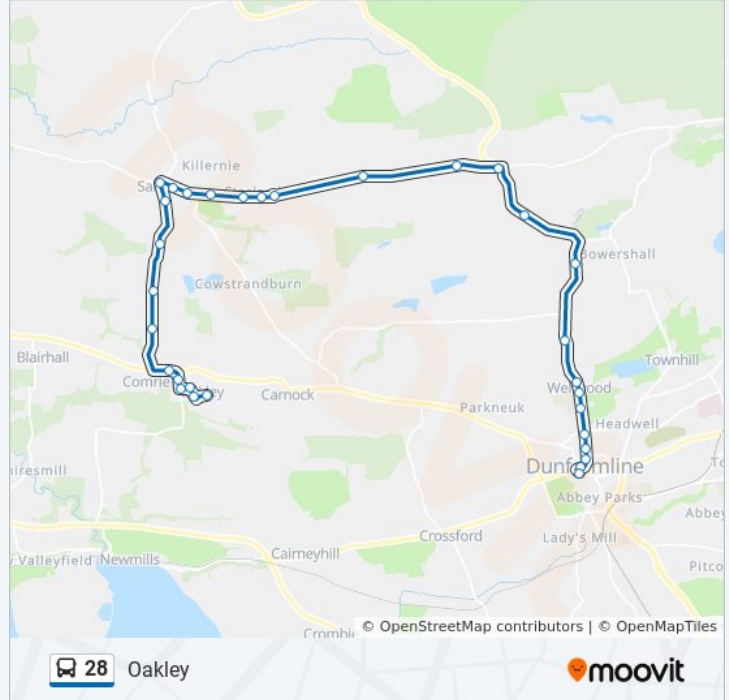

Easter Craig Gardens, Saline

Loanhead Poultry Farm, Kinnedar

Kinnedar Park, Kinnedar

Muirside Of Kinnedar Farm, Kinnedar

Blairwood Park, Oakley

Hillview, Oakley

Inzievar Primary School, Oakley

Sligo Street, Oakley

Holy Name Primary School, Oakley

John Stuart Gait, Oakley

Direction: Saline

31 stops

[VIEW LINE SCHEDULE](#)

Queen Margaret Hospital, Bellyeoman

Queen Margaret Rail Station, Bellyeoman

Halbeath Place, Touch

Garvock Bridge, Garvock Hill

Guildry Grove, Garvock Hill

St Johns Drive, Dunfermline

Transy Grove, Dunfermline

Park Place, Dunfermline

Kingsgate Centre, Dunfermline

Bus Station, Dunfermline

Bus Station, Dunfermline

Old Fire Station, Dunfermline

Carnegie Centre, Dunfermline

Victoria Street, Dunfermline

Broomhead Drive, East Baldrige

Queen Anne High School, Headwell

Wellwood Community Centre, Wellwood

Wellwood Primary School, Wellwood

28 bus Time Schedule

Saline Route Timetable:

Sunday	Not Operational
Monday	7:12 PM
Tuesday	7:12 PM
Wednesday	7:12 PM
Thursday	7:12 PM
Friday	7:12 PM
Saturday	7:12 PM

28 bus Info

Direction: Saline

Stops: 31

Trip Duration: 33 min

Line Summary: