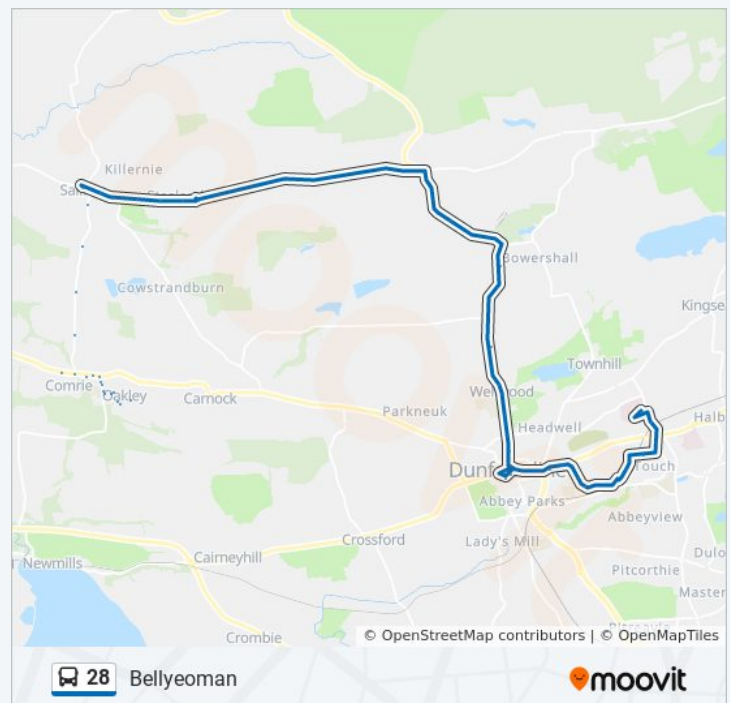

Clackmannan Rd, Alloa

Shillinghill, Alloa

Direction: Bellyeoman

91 stops

[VIEW LINE SCHEDULE](#)

Melville Street, Falkirk

Weir Street, Falkirk

Gala Bingo, Falkirk

Thornbridge Road, Falkirk

Randyford Road, Falkirk

Middlefield Road, Falkirk

Red Cross Centre, Falkirk

Stadium Road End, Falkirk

West Mains Industrial Estate, Grangemouth

Grange Manor Hotel, Grangemouth

Dalgrain Road, Grangemouth

Kerse Bridge, Grangemouth

Edward Place, Skinflats

Thomson Therapy, Skinflats

Pine `N` Oak, Haughs Of Airth

North Approach Road, Kincardine

High Street Stance B, Kincardine

Dewar Avenue, Kincardine

Forth View, Kincardine

Westfield Access Road, Kincardine

West Sands Lodge, Kincardine

Longannet Cottages, Kincardine

East Sands, Kincardine

Crookmuirhill Farm, Culross

Blair Castle Road End, Culross

Balgownie West, Culross

The Palace, Culross

28 bus Time Schedule

Bellyeoman Route Timetable:

Sunday	Not Operational
Monday	7:44 AM - 7:42 PM
Tuesday	7:44 AM - 7:42 PM
Wednesday	7:44 AM - 7:42 PM
Thursday	7:44 AM - 7:42 PM
Friday	7:44 AM - 7:42 PM
Saturday	7:44 AM - 7:42 PM

28 bus Info

Direction: Bellyeoman

Stops: 91

Trip Duration: 87 min

Line Summary: