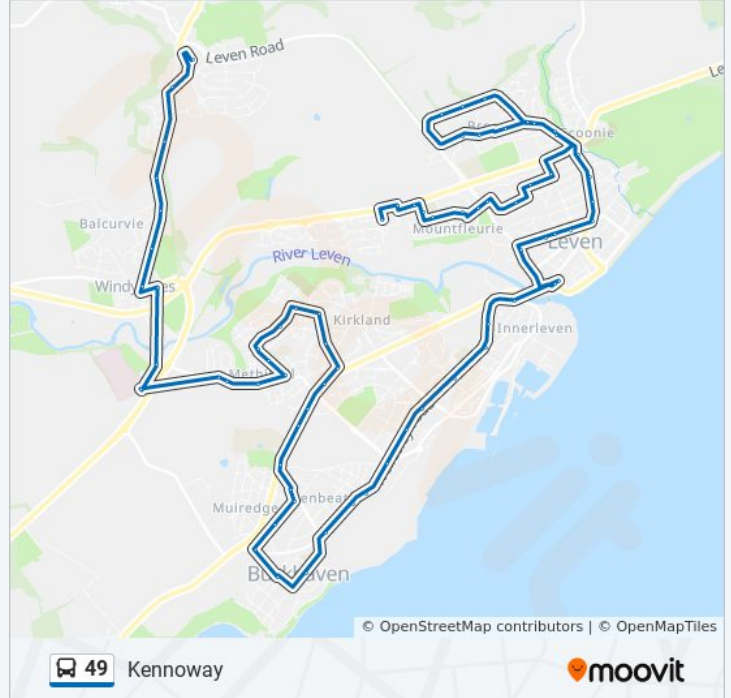

Direction: Kennoway

72 stops

[VIEW LINE SCHEDULE](#)

- Windygates Road, Mountfleurie
- Diageo, Leven
- Graham Avenue, Mountfleurie
- Graham Crescent, Leven
- Mountfleurie Primary School, Mountfleurie
- Addison Crescent, Mountfleurie
- Lawrence Drive, Mountfleurie
- Montrave Crescent, Leven
- Gilmour Avenue, Leven
- Aithernie Road, Leven
- Mackie Avenue, Leven
- Sillerhole Road, Broom
- Holly Road, Broom
- Silver Tassie, Broom
- Woodlands Crescent, Broom
- Balmaise, Broom
- Beurard, Broom
- Grunnan, Broom
- Casan Turning Circle, Broom
- Holly Road, Broom
- Sillerhole Road, Broom
- Letham Glen, Scoonie

49 bus Info

Direction: Kennoway

Stops: 72

Trip Duration: 51 min

Line Summary:

Haughgate Avenue, Scoonie
Maitland Street, Leven
St Andrews Parish Church, Leven
Health Centre, Leven
Victoria Road Post Office, Leven
The Centre, Leven
Co-Op Supermarket, Leven
Bus Station, Leven
Bus Station, Leven
Bawbee Service Station, Aberhill
Patterson Street, Aberhill
Tower Bar, Aberhill
Bayview Bar, Methil
Barrie Street, Methil
Memorial Park, Methil
Swan Brae, Denbeath
Wellesley Inn, Denbeath
Randolph Wemyss Hospital, Denbeath
Sandwell Street, Buckhaven
College Street, Buckhaven
Church Street, Buckhaven
Muiredge Den Walk, Muiredge
Shakespeare Avenue, Buckhaven
Den Walk, Buckhaven
Sports Pavillion, Buckhaven
Starkies Wood, Buckhaven
Methilhaven Home, Buckhaven
Toll Avenue, Buckhaven
Toll Bar, Methil
Hawthorn Street, Methil
Rowan Crescent, Methil
Laburnum Road, Methilhill
Sycamore Avenue, Methilhill

Chestnut Avenue, Methilhill

Queens Square, Methilhill

School Road, Methilhill

Main Street, Methilhill

Herd Crescent, Methilhill

Simon Crescent, Methilhill

Ashgrove Court, Methilhill

Cameron Hospital, Windygames

The Causeway, Kennoway

Kennoway Shops, Kennoway

Direction: Leven

30 stops

[VIEW LINE SCHEDULE](#)

Windygames Road, Mountfleurie

Diageo, Leven

Graham Avenue, Mountfleurie