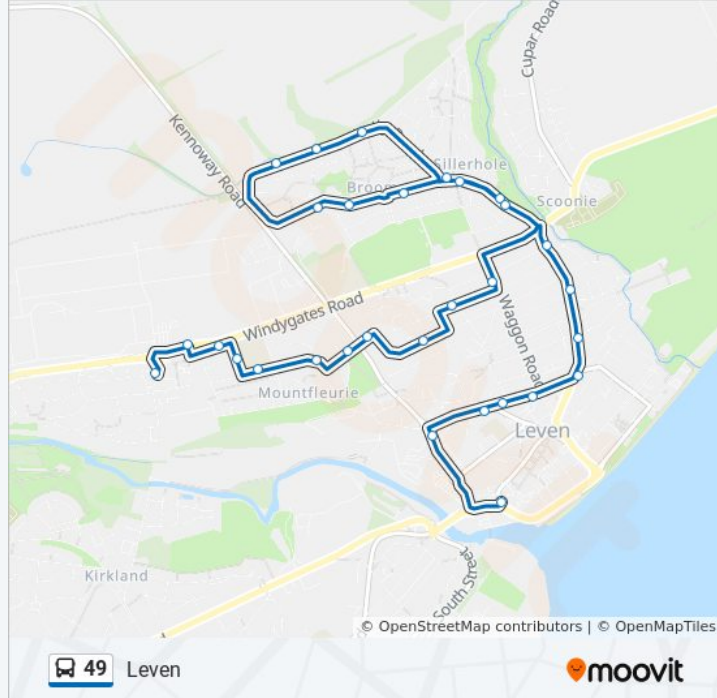

The Causeway, Kennoway

Kennoway Shops, Kennoway

Direction: Leven

30 stops

[VIEW LINE SCHEDULE](#)

Windygames Road, Mountfleurie

Diageo, Leven

Graham Avenue, Mountfleurie

Balmaise, Broom

Beurard, Broom

Grunnan, Broom

Casan Turning Circle, Broom

Holly Road, Broom

Sillerhole Road, Broom

Letham Glen, Scoonie

Haughgate Avenue, Scoonie

Maitland Street, Leven

St Andrews Parish Church, Leven

Health Centre, Leven

Victoria Road Post Office, Leven

The Centre, Leven

Co-Op Supermarket, Leven

Bus Station, Leven

Direction: Methil

44 stops

[VIEW LINE SCHEDULE](#)

Kennoway Shops, Kennoway

New Road, Kennoway

Kennoway Bowling Club, Kennoway

Springbank, Kennoway

Law View Gardens, Bonnybank

Bus Turning Circle, Bonnybank