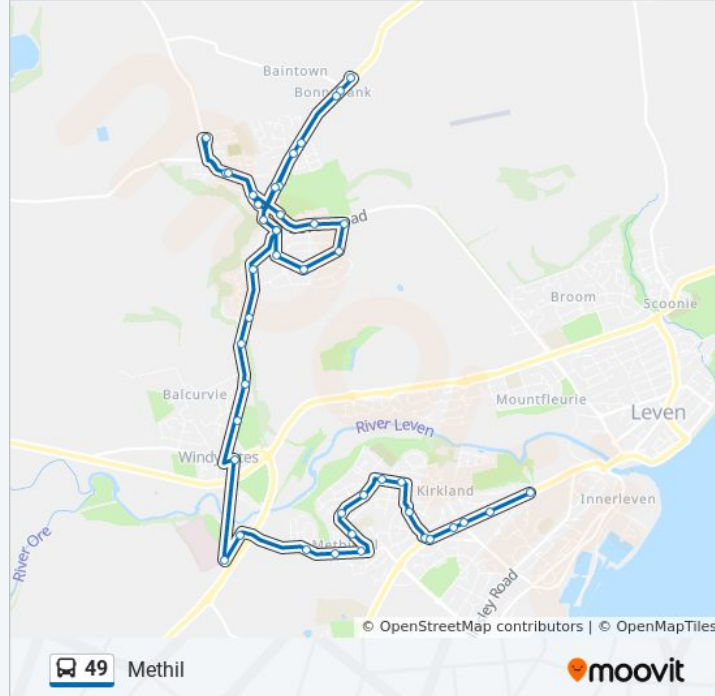

Chestnut Avenue, Methilhill

Queens Square, Methilhill

School Road, Methilhill

Main Street, Methilhill

Herd Crescent, Methilhill

Simon Crescent, Methilhill

Ashgrove Court, Methilhill

Cameron Hospital, Windygames

Co-Op Supermarket, Methil

The Big Tree, Methil

Woodlands Nursery, Methil

Kirkland High School, Methil

Kirkland Gardens, Methil

Innerleven Church, Methil

Direction: Mountfleurie

89 stops

[VIEW LINE SCHEDULE](#)

Kennoway Shops, Kennoway
New Road, Kennoway
Kennoway Bowling Club, Kennoway
Springbank, Kennoway
Law View Gardens, Bonnybank
Bus Turning Circle, Bonnybank
Law View Gardens, Bonnybank
Springbank, Kennoway
Cockburn House, Kennoway
Manse Park, Denhead
Langside Drive, Denhead
Denhead Turning Circle, Denhead
Langside Drive, Denhead
Manse Park, Denhead
Laburnum Bank, Kennoway
Seton Terrace, Kennoway
Kenmount Place, Kennoway
Castle Terrace, Kennoway
Myreside Avenue, Kennoway
Kenmount Drive, Kennoway
Kennoway Shops, Kennoway
Sandy Brae - Top, Kennoway
Sandy Brae Industrial Estate, Kennoway
The Burns, Kennoway
Kennoway Burns - Top, Windygates
Works Depot, Windygates
Leven Road, Windygates
Cameron Hospital, Windygates
Cameronbridge Distillery, Windygates