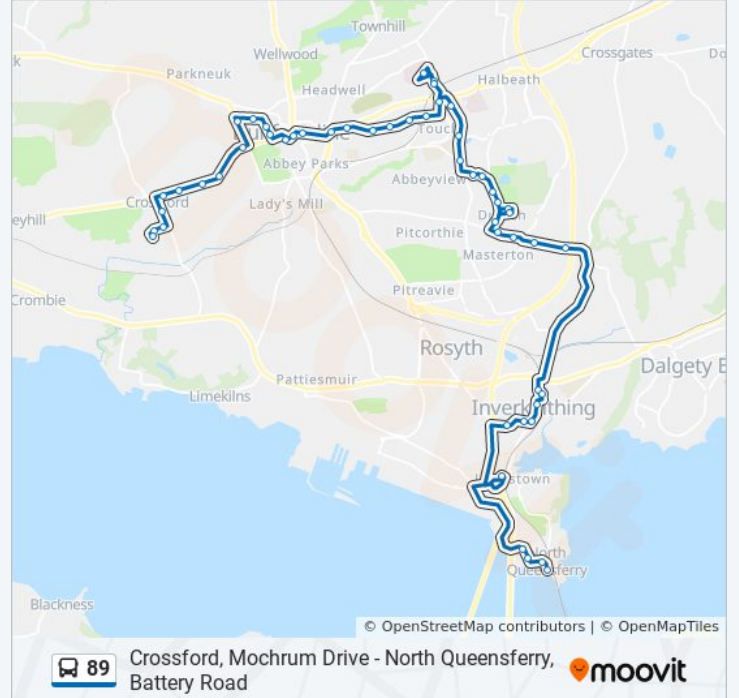

Bergen Avenue, Duloch Park

Gipsy Lane, Touch

Old Linburn Road, Touch

Linburn Grove, Touch

Queen Margaret Rail Station, Bellyeoman

Queen Margaret Hospital, Bellyeoman

Queen Margaret Rail Station, Bellyeoman

Halbeath Place, Touch

Lyne Grove, Crossford

Beechwood, Crossford

Abbeyview, Crossford

Ellaleen Grove, Crossford

Morar Road, Crossford

Venachar Place, Crossford

Direction: Duloch Park

18 stops

[VIEW LINE SCHEDULE](#)

Battery Road Turning Circle, North Queensferry

West Sands, North Queensferry

Ferry Road, North Queensferry

Queensferry Lodge, North Queensferry

Park & Ride, Ferrytoll

Hillfield Road, Inverkeithing

Masterton Primary School, Dunfermline

David Crescent, Duloch Park

Greenshank Drive, Duloch Park

Nightingale Place, Duloch Park

Tesco Supermarket, Duloch Park

Direction: Dunfermline

42 stops

[VIEW LINE SCHEDULE](#)