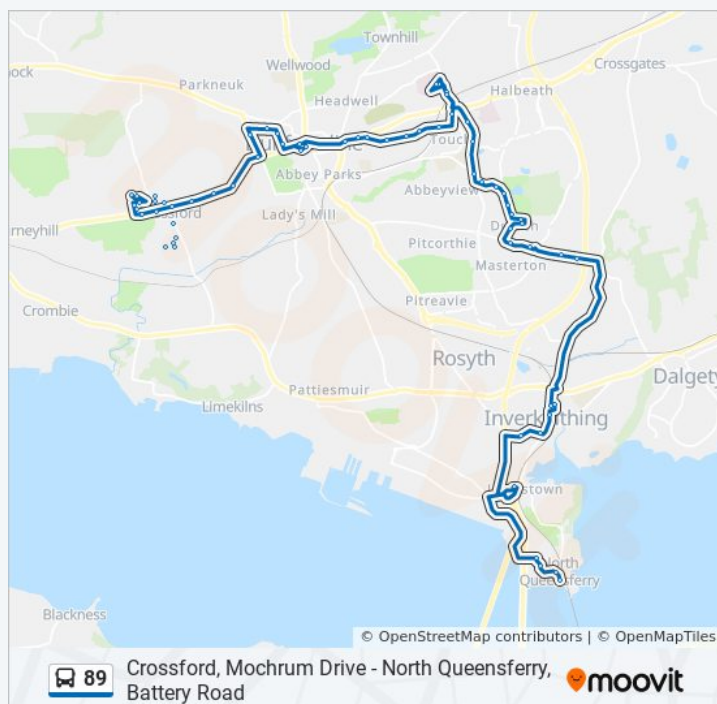

Queen Margaret Hospital, Bellyeoman

Queen Margaret Rail Station, Bellyeoman

Earn Grove, Touch

Old Linburn Road, Touch

Gipsy Lane, Touch

Bergen Avenue, Duloch Park

Manor Gardens, Duloch Park

Trondheim Roundabout, Duloch Park

Sunday	Not Operational
Monday	7:04 AM - 5:23 PM
Tuesday	7:04 AM - 5:23 PM
Wednesday	7:04 AM - 5:23 PM
Thursday	7:04 AM - 5:23 PM
Friday	7:04 AM - 5:23 PM
Saturday	7:04 AM - 5:23 PM

89 bus Info

Direction: North Queensferry

Stops: 65

Trip Duration: 57 min

Line Summary:

Bus Station, Dunfermline

Bus Station, Dunfermline

Old Fire Station, Dunfermline

Park Place, Dunfermline

Transy Grove, Dunfermline

Queen Margaret Rail Station, Bellyeoman

Earn Grove, Touch

Old Linburn Road, Touch

Gipsy Lane, Touch

Bergen Avenue, Duloch Park

Manor Gardens, Duloch Park

Trondheim Roundabout, Duloch Park

Curlew Gardens, Duloch Park