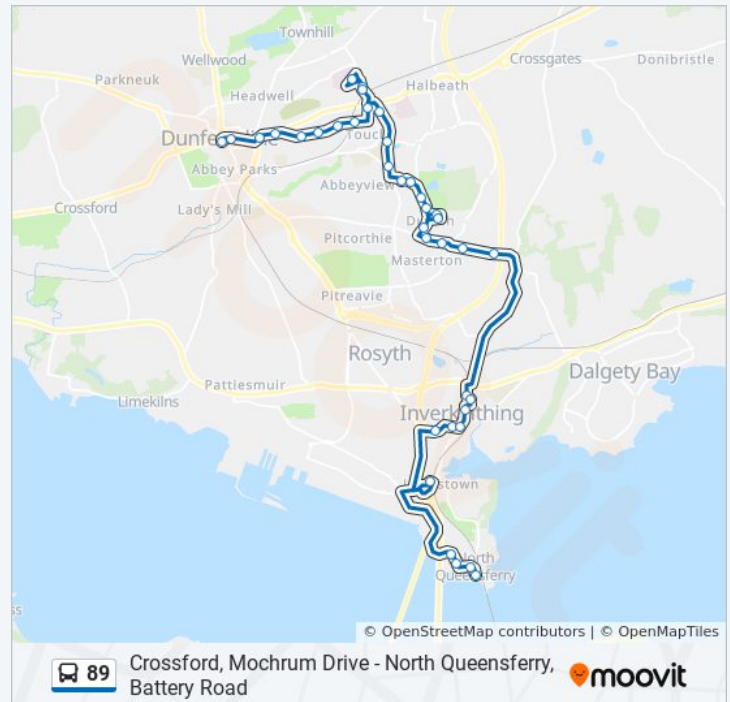

Queen Margaret Rail Station, Bellyeoman

Queen Margaret Hospital, Bellyeoman

Queen Margaret Rail Station, Bellyeoman

Halbeath Place, Touch

Garvock Bridge, Garvock Hill

Gowanbrae Place, Garvock Hill

Garvock Terrace, Garvock Hill

Garvock Hill, Dunfermline

Transy Grove, Dunfermline

Park Place, Dunfermline

89 bus Info

Direction: Dunfermline

Stops: 42

Trip Duration: 43 min

Line Summary:

Kingsgate Centre, Dunfermline

Bus Station, Dunfermline

Direction: Inverkeithing

30 stops

[VIEW LINE SCHEDULE](#)

Bus Station, Dunfermline

Old Fire Station, Dunfermline

Park Place, Dunfermline

Queen Margaret Hospital, Bellyeoman

Queen Margaret Rail Station, Bellyeoman

Earn Grove, Touch

Old Linburn Road, Touch

Gipsy Lane, Touch

Bergen Avenue, Duloch Park

Manor Gardens, Duloch Park

Trondheim Roundabout, Duloch Park