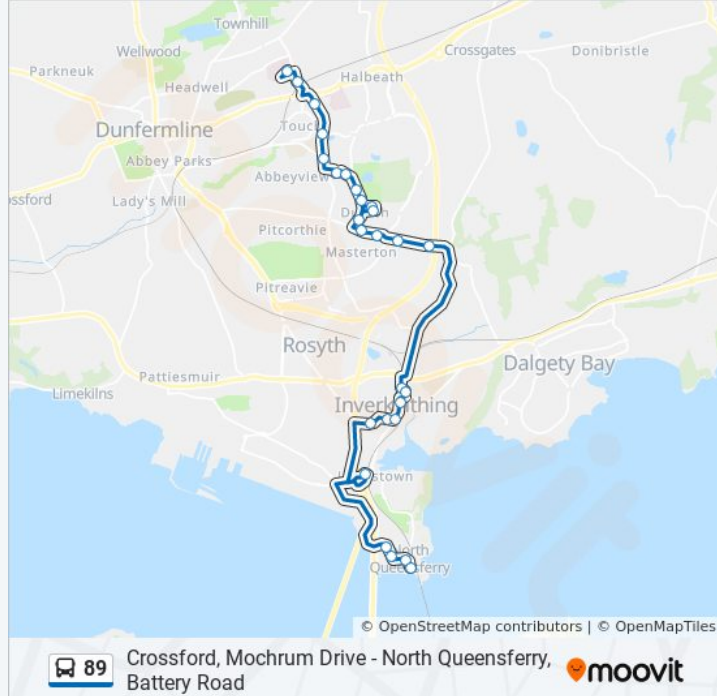

Use the Moovit App to find the closest 89 bus station near you and find out when is the next 89 bus arriving.

Direction: Bellyeoman

27 stops

[VIEW LINE SCHEDULE](#)

Battery Road Turning Circle, North Queensferry

Railway Station Turning Circle, Inverkeithing

Bannerman Avenue, Inverkeithing

Meadowland, Dunfermline

Beaully Crescent, Dunfermline

Masterton Primary School, Dunfermline

David Crescent, Duloch Park

Greenshank Drive, Duloch Park

89 bus Info

Direction: Bellyeoman

Stops: 27

Trip Duration: 32 min

Line Summary:

Bergen Avenue, Duloch Park

Gipsy Lane, Touch

Old Linburn Road, Touch

Linburn Grove, Touch

Queen Margaret Rail Station, Bellyeoman

Queen Margaret Hospital, Bellyeoman

Direction: Crossford

51 stops

[VIEW LINE SCHEDULE](#)

Battery Road Turning Circle, North Queensferry

West Sands, North Queensferry