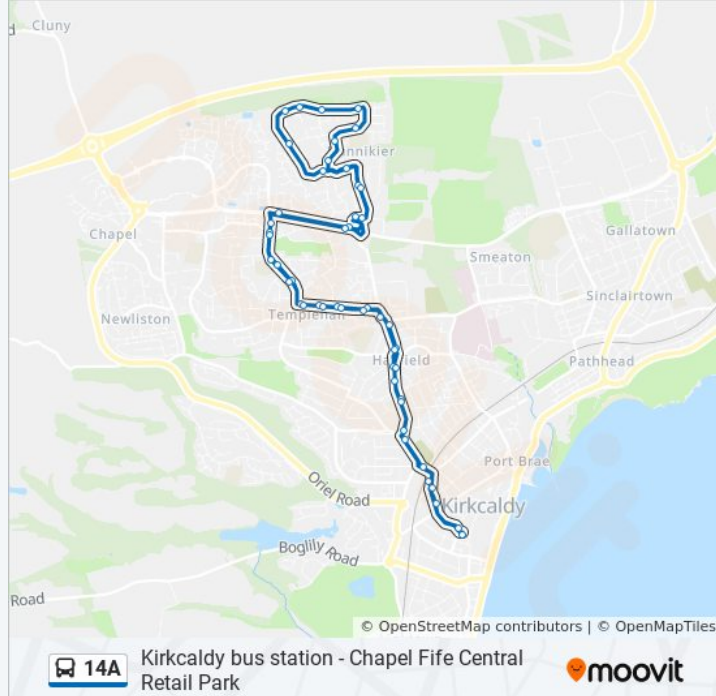

**Direction:** Dunnikier Estate

**Stops:** 28

**Trip Duration:** 18 min

**Line Summary:**

Barnton Road, Dunnikier Estate

Linn Place, Dunnikier Estate

Barry Road, Dunnikier Estate

Powfoot Road, Dunnikier Estate

### Direction: Kirkcaldy

49 stops

[VIEW LINE SCHEDULE](#)

Bus Station, Kirkcaldy

Railway Station Stance C, Kirkcaldy

Bennochty Gardens, Kirkcaldy

King Street, Kirkcaldy

Hendry Road, Kirkcaldy

### 14A bus Info

**Direction:** Kirkcaldy

**Stops:** 49

**Trip Duration:** 32 min

**Line Summary:**

Kilspindie Crescent, Dunnikier Estate

Turnberry Drive, Dunnikier Estate

Balcomie Road, Dunnikier Estate

King Street, Kirkcaldy

Legion Court, Kirkcaldy

Bennochty Bridge, Kirkcaldy

Railway Station Stance D, Kirkcaldy

Adam Smith Theatre, Kirkcaldy

Bus Station, Kirkcaldy

UK bus time schedules and route maps are available in an online PDF at moovitapp.com. Use the [Moovit App](#) to see live bus times, train schedule or subway schedule, and step-by-step directions for all public transit in Scotland.