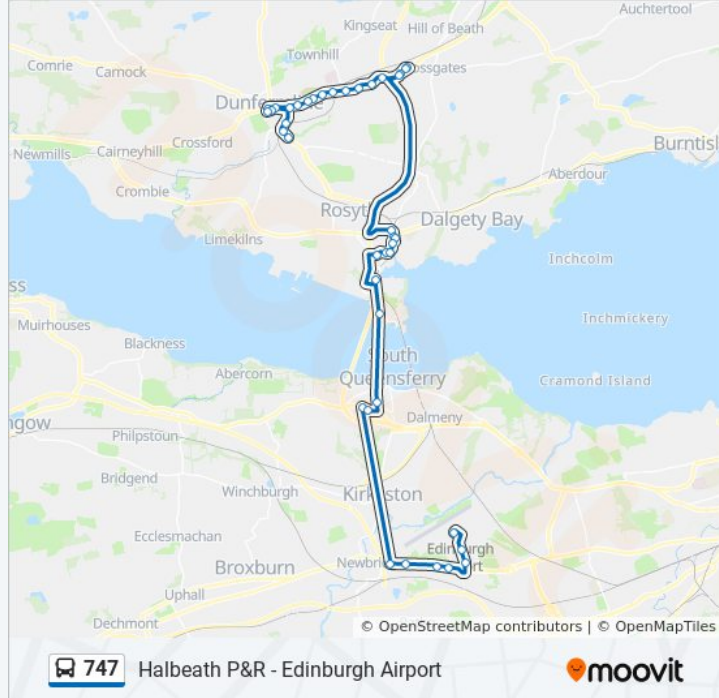

Kingsgate Centre, Dunfermline

Bus Station, Dunfermline

Bus Station, Dunfermline

Old Fire Station, Dunfermline

City Railway Station, Dunfermline

St Leonard's Church, Dunfermline

St Leonard's Bus Depot, Dunfermline

### Direction: Edinburgh Airport

42 stops

[VIEW LINE SCHEDULE](#)

St Leonard's Bus Depot, Dunfermline

Bothwell Street, Dunfermline

City Railway Station, Dunfermline

Kingsgate Centre, Dunfermline

Bus Station, Dunfermline