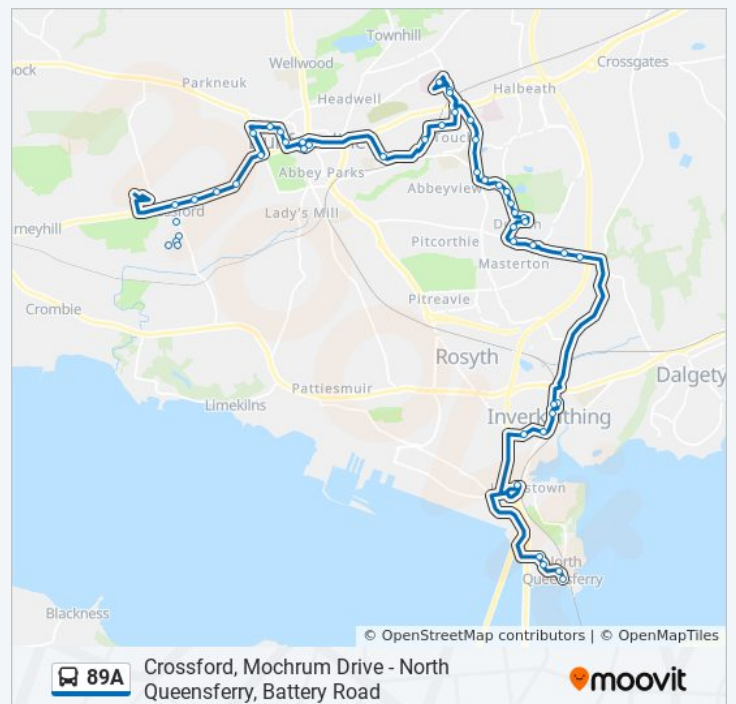

Manor Gardens, Duloch Park

Bergen Avenue, Duloch Park

Gipsy Lane, Touch

Old Linburn Road, Touch

Linburn Grove, Touch

Queen Margaret Rail Station, Bellyeoman

Queen Margaret Hospital, Bellyeoman

Queen Margaret Rail Station, Bellyeoman

## Direction: North Queensferry

49 stops

[VIEW LINE SCHEDULE](#)

Venachar Place, Crossford  
Arkaig Drive, Crossford  
Dunvegan Court, Crossford  
Ellaleen Grove, Crossford  
Abbeyview, Crossford  
Beechwood, Crossford  
Lyne Grove, Crossford  
Urquhart, Crossford  
Urquhart Farm, Crossford  
Urquhart Crescent, Dunfermline  
Golfdrum Street, Dunfermline  
Ross Lane, Dunfermline  
Grieve Street, Dunfermline  
Dewar Street, Dunfermline  
Old Fire Station, Dunfermline  
Bus Station, Dunfermline  
Bus Station, Dunfermline  
St Johns Drive, Dunfermline  
Guildry Grove, Garvock Hill  
Garvock Bridge, Garvock Hill  
Halbeath Place, Touch  
Queen Margaret Rail Station, Bellyeoman  
Queen Margaret Hospital, Bellyeoman  
Queen Margaret Rail Station, Bellyeoman  
Earn Grove, Touch  
Old Linburn Road, Touch  
Gipsy Lane, Touch  
Bergen Avenue, Duloch Park  
Manor Gardens, Duloch Park

## 89A bus Time Schedule

North Queensferry Route Timetable:

Sunday	Not Operational
Monday	10:18 AM - 4:23 PM
Tuesday	10:18 AM - 4:23 PM
Wednesday	10:18 AM - 4:23 PM
Thursday	10:18 AM - 4:23 PM
Friday	10:18 AM - 4:23 PM
Saturday	10:18 AM - 4:23 PM

## 89A bus Info

**Direction:** North Queensferry

**Stops:** 49

**Trip Duration:** 57 min

**Line Summary:**

Trondheim Roundabout, Duloch Park

Curlew Gardens, Duloch Park

Teal Place, Duloch Park