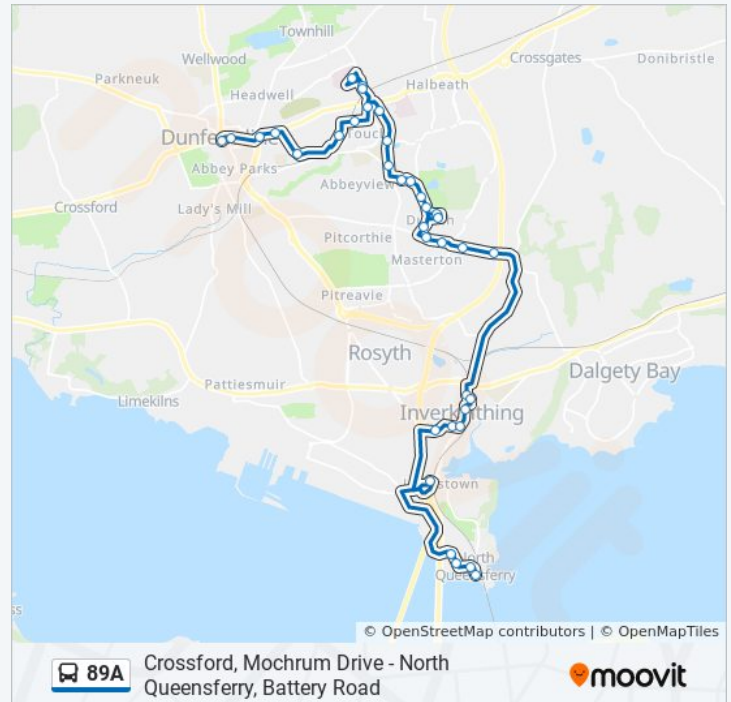

Manor Gardens, Duloch Park

Bergen Avenue, Duloch Park

Gipsy Lane, Touch

Old Linburn Road, Touch

Linburn Grove, Touch

Queen Margaret Rail Station, Bellyeoman

Queen Margaret Hospital, Bellyeoman

Queen Margaret Rail Station, Bellyeoman

Thursday 5:24 PM

Friday 5:24 PM

Saturday 5:24 PM

**89A bus Info**

**Direction:** Dunfermline

**Stops:** 36

**Trip Duration:** 43 min

**Line Summary:**

## Direction: North Queensferry

49 stops

[VIEW LINE SCHEDULE](#)

Venachar Place, Crossford  
Arkaig Drive, Crossford  
Dunvegan Court, Crossford  
Ellaleen Grove, Crossford  
Abbeyview, Crossford  
Beechwood, Crossford  
Lyne Grove, Crossford  
Urquhart, Crossford  
Urquhart Farm, Crossford  
Urquhart Crescent, Dunfermline  
Golfdrum Street, Dunfermline  
Ross Lane, Dunfermline  
Grieve Street, Dunfermline  
Dewar Street, Dunfermline  
Old Fire Station, Dunfermline  
Bus Station, Dunfermline  
Bus Station, Dunfermline  
St Johns Drive, Dunfermline  
Guildry Grove, Garvock Hill  
Garvock Bridge, Garvock Hill  
Halbeath Place, Touch  
Queen Margaret Rail Station, Bellyeoman  
Queen Margaret Hospital, Bellyeoman  
Queen Margaret Rail Station, Bellyeoman  
Earn Grove, Touch  
Old Linburn Road, Touch  
Gipsy Lane, Touch  
Bergen Avenue, Duloch Park  
Manor Gardens, Duloch Park

## 89A bus Info

**Direction:** North Queensferry

**Stops:** 49

**Trip Duration:** 57 min

**Line Summary:**

Trondheim Roundabout, Duloch Park

Curlew Gardens, Duloch Park

Teal Place, Duloch Park