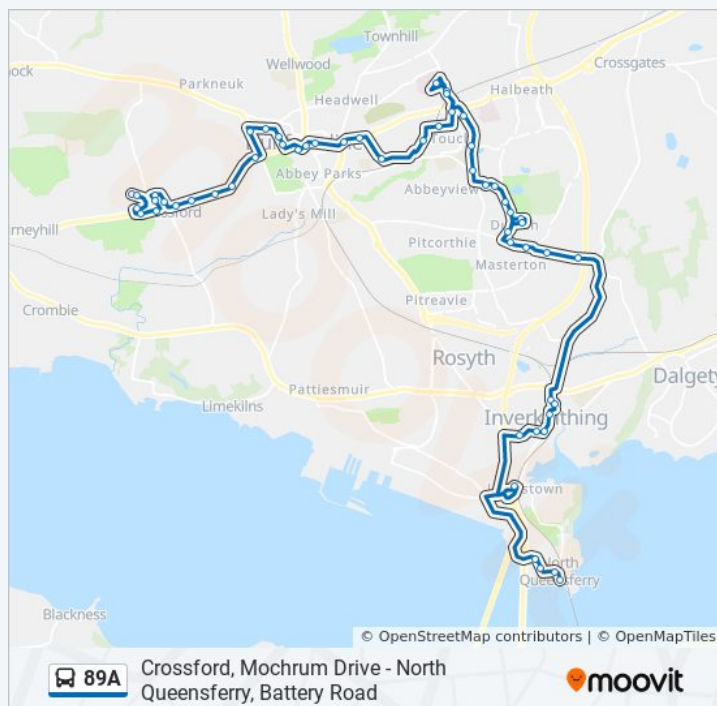

Teal Place, Duloch Park

Curlew Gardens, Duloch Park

Manor Gardens, Duloch Park

Bergen Avenue, Duloch Park

Gipsy Lane, Touch

Old Linburn Road, Touch

Linburn Grove, Touch

Queen Margaret Rail Station, Bellyeoman

Queen Margaret Hospital, Bellyeoman

Queen Margaret Rail Station, Bellyeoman

**89A bus Time Schedule**

Crossford Route Timetable:

Sunday	Not Operational
Monday	9:19 AM - 4:10 PM
Tuesday	9:19 AM - 4:10 PM
Wednesday	9:19 AM - 4:10 PM
Thursday	9:19 AM - 4:10 PM
Friday	9:19 AM - 4:10 PM
Saturday	9:19 AM - 3:19 PM

**89A bus Info**

**Direction:** Crossford

**Stops:** 54

**Trip Duration:** 59 min

**Line Summary:**

Halbeath Place, Touch

Garvock Bridge, Garvock Hill

Guildry Grove, Garvock Hill

St Johns Drive, Dunfermline

Transy Grove, Dunfermline

Park Place, Dunfermline

Kingsgate Centre, Dunfermline

Bus Station, Dunfermline

Bus Station, Dunfermline

Dewar Street, Dunfermline

Grieve Street, Dunfermline