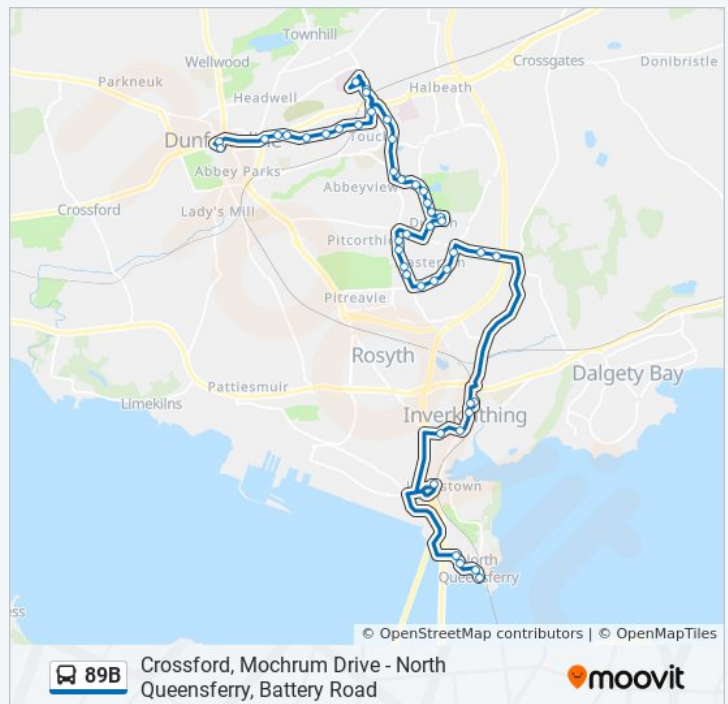

89B bus Info

Direction: Dunfermline

Stops: 44

Trip Duration: 49 min

Line Summary:

The Paddock, Dunfermline

Greenshank Drive, Duloch Park

Nightingale Place, Duloch Park

Old Linburn Road, Touch

Gipsy Lane, Touch

Bergen Avenue, Duloch Park

Manor Gardens, Duloch Park

Trondheim Roundabout, Duloch Park

Curlew Gardens, Duloch Park

Teal Place, Duloch Park

Nightingale Place, Duloch Park

Boreland Road, Inverkeithing

Back O' Yards, Inverkeithing

89B bus Info

Direction: North Queensferry

Stops: 45

Trip Duration: 46 min

Line Summary:

Manse Road, Inverkeithing

Park & Ride, Ferrytoll

Queensferry Lodge, North Queensferry

Ferry Road, North Queensferry

West Sands, North Queensferry

Battery Road Turning Circle, North Queensferry

89B bus time schedules and route maps are available in an offline PDF at moovitapp.com. Use the [Moovit App](#) to see live bus times, train schedule or subway schedule, and step-by-step directions for all public transit in Scotland.