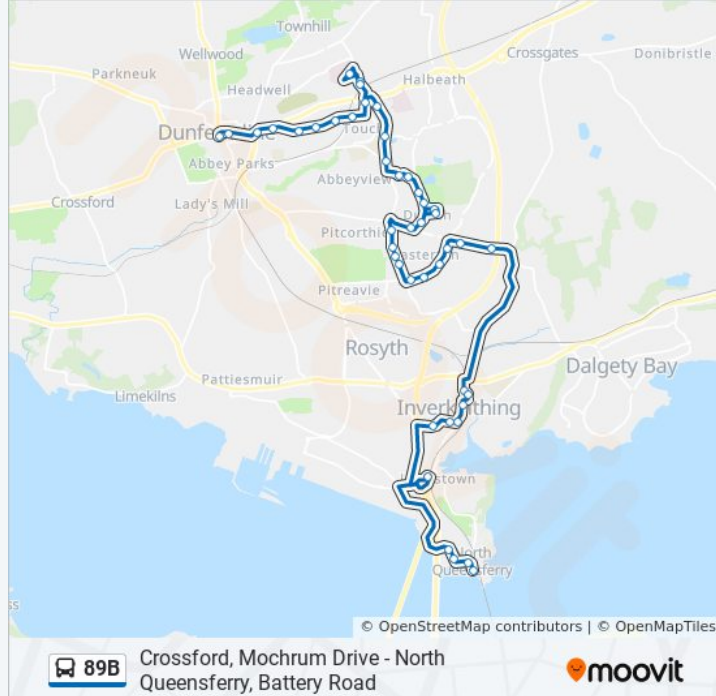

89B bus Info

Direction: Dunfermline

Stops: 44

Trip Duration: 49 min

Line Summary:

The Paddock, Dunfermline

Greenshank Drive, Duloch Park

Nightingale Place, Duloch Park

Tesco Supermarket, Duloch Park

Teal Place, Duloch Park

Curlew Gardens, Duloch Park

Manor Gardens, Duloch Park

Bergen Avenue, Duloch Park

Gipsy Lane, Touch

Old Linburn Road, Touch

Linburn Grove, Touch

Queen Margaret Rail Station, Bellyeoman

Queen Margaret Hospital, Bellyeoman

Queen Margaret Rail Station, Bellyeoman

Halbeath Place, Touch

Garvock Bridge, Garvock Hill

Gowanbrae Place, Garvock Hill

Garvock Terrace, Garvock Hill

Garvock Hill, Dunfermline

Transy Grove, Dunfermline

Park Place, Dunfermline

Kingsgate Centre, Dunfermline

Bus Station, Dunfermline

Direction: North Queensferry

45 stops

[VIEW LINE SCHEDULE](#)