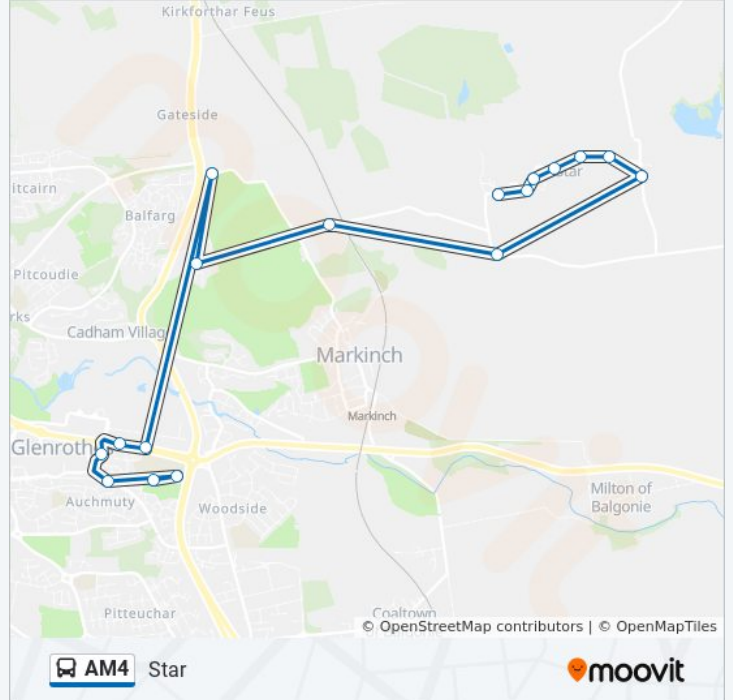

Direction: Auchmuty

14 stops

[VIEW LINE SCHEDULE](#)

- Dalginch Farm, Star
- The Sawmill, Star
- East End, Star
- The Plough Inn, Star
- Drum Terrace, Star
- Braeview Crescent, Star
- Plunkie Farm Road End, Star
- West End Dairy, Star
- Newton Farm, Markinch
- Balbirnie Mains, Glenrothes
- Tofthill Drive Road End, Glenrothes
- Auchmuty High School, Queensway
- Thane Road, Auchmuty
- Auchmuty High School, Auchmuty

Stops: 14

Trip Duration: 29 min

Line Summary:

Direction: Star

17 stops

[VIEW LINE SCHEDULE](#)

- Auchmuty High School, Auchmuty
- Auchmuty High School, Auchmuty
- Thane Road, Auchmuty
- Auchmuty Road, Glenrothes
- Morrisons Supermarket, Queensway
- Auchmuty High School, Queensway
- Tofthill Drive Road End, Glenrothes
- Balbirnie Mains, Glenrothes
- Newton Farm, Markinch
- Dalginch Farm, Star
- The Sawmill, Star
- East End, Star
- The Plough Inn, Star
- Drum Terrace, Star
- Braeview Crescent, Star
- Plunkie Farm Road End, Star
- West End Dairy, Star

AM4 bus Time Schedule

Star Route Timetable:

Sunday	Not Operational
Monday	3:20 PM
Tuesday	3:20 PM
Wednesday	2:30 PM
Thursday	2:30 PM
Friday	Not Operational
Saturday	Not Operational

AM4 bus Info

Direction: Star

Stops: 17

Trip Duration: 45 min

Line Summary:

AM4 bus time schedules and route maps are available in an offline PDF at moovitapp.com. Use the [Moovit App](#) to see live bus times, train schedule or subway schedule, and step-by-step directions for all public transit in Scotland.