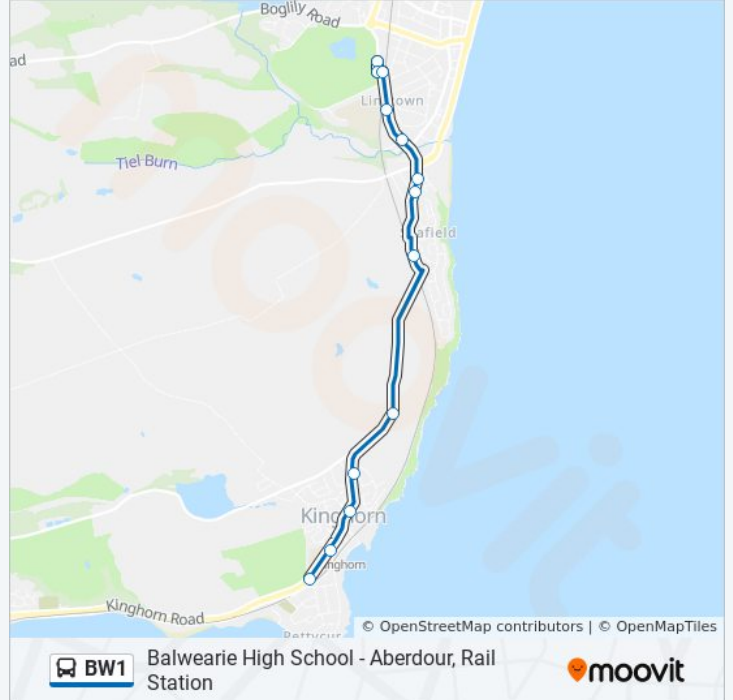

## Direction: Kinghorn

13 stops

[VIEW LINE SCHEDULE](#)

Balwearie High School, Kirkcaldy

Balwearie High School, Kirkcaldy

Balwearie Road, Linktown

Ramsay Road, Linktown

Mill Street, Linktown

Seafield Road, Inveriel

Peebles Street, Inveriel

Kinghorn Road, Kirkcaldy

Linton Court, Kinghorn

Croft-An-Righ, Kinghorn

North Overgate, Kinghorn

Memorial, Kinghorn

Macduff Crescent, Kinghorn

## BW1 bus Info

**Direction:** Kinghorn

**Stops:** 13

**Trip Duration:** 22 min

**Line Summary:**

### Direction: Kirkcaldy

12 stops

[VIEW LINE SCHEDULE](#)

- Macduff Crescent, Kinghorn
- Memorial, Kinghorn
- North Overgate, Kinghorn
- Croft-An-Righ, Kinghorn
- Linton Court, Kinghorn
- Kinghorn Road, Kirkcaldy
- Peebles Street, Inveriel
- Seafield Road, Inveriel
- Mill Street, Linktown
- Ramsay Road, Linktown
- Balwearie Road, Linktown
- Balwearie High School, Kirkcaldy