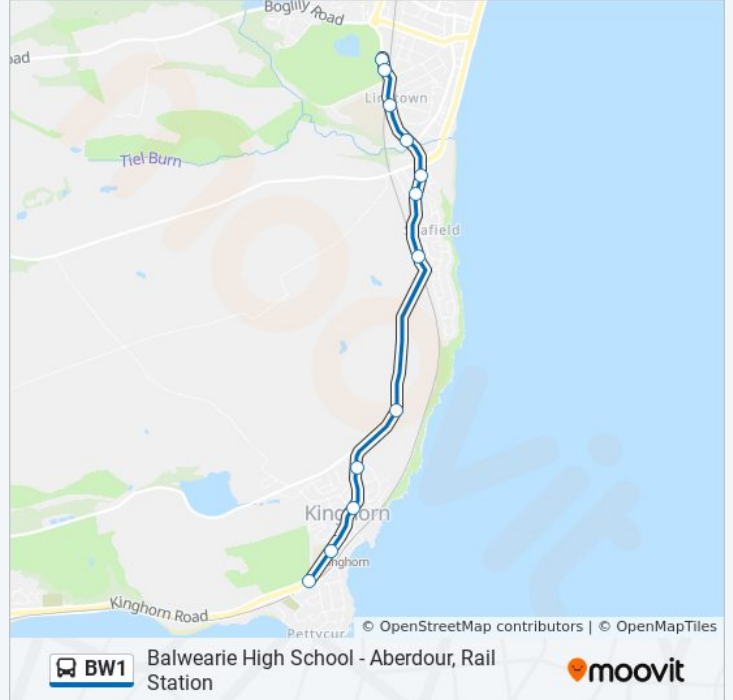

## Direction: Kinghorn

13 stops

[VIEW LINE SCHEDULE](#)

Balwearie High School, Kirkcaldy

Balwearie High School, Kirkcaldy

Balwearie Road, Linktown

Ramsay Road, Linktown

Mill Street, Linktown

### Direction: Kirkcaldy

12 stops

[VIEW LINE SCHEDULE](#)

- Macduff Crescent, Kinghorn
- Memorial, Kinghorn
- North Overgate, Kinghorn
- Croft-An-Righ, Kinghorn
- Linton Court, Kinghorn
- Kinghorn Road, Kirkcaldy
- Peebles Street, Inveriel
- Seafield Road, Inveriel
- Mill Street, Linktown
- Ramsay Road, Linktown
- Balwearie Road, Linktown
- Balwearie High School, Kirkcaldy

### BW1 bus Info

**Direction:** Kirkcaldy

**Stops:** 12

**Trip Duration:** 12 min

**Line Summary:**

BW1 bus time schedules and route maps are available in an offline PDF at [moovitapp.com](https://moovitapp.com). Use the [Moovit App](#) to see live bus times, train schedule or subway schedule, and step-by-step directions for all public transit in Scotland.