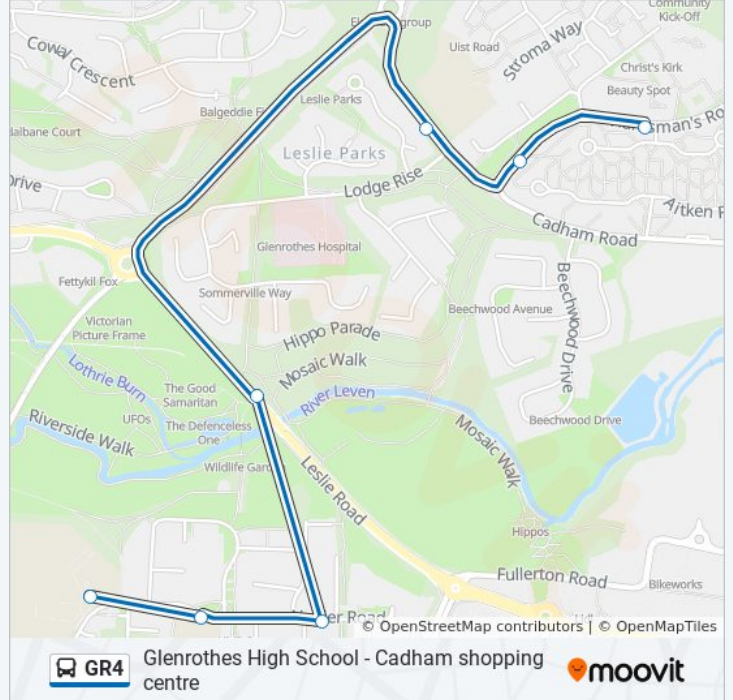

GR4 bus Info

Direction: Cadham

Stops: 7

Trip Duration: 1432 min

Line Summary:

Direction: South Parks

7 stops

[VIEW LINE SCHEDULE](#)

- Fire Station, Cadham
- Huntsmans Road, Cadham
- Lodge Rise, Glenrothes
- Riverside Park, Glenrothes
- Stevenson Avenue, South Parks
- Willow Crescent, South Parks
- Glenrothes High School, South Parks

GR4 bus Time Schedule

South Parks Route Timetable:

Sunday	Not Operational
Monday	8:20 AM
Tuesday	8:20 AM
Wednesday	8:20 AM
Thursday	8:20 AM
Friday	8:20 AM
Saturday	Not Operational

GR4 bus Info

Direction: South Parks

Stops: 7

Trip Duration: 15 min

Line Summary:

GR4 bus time schedules and route maps are available in an offline PDF at moovitapp.com. Use the [Moovit App](#) to see live bus times, train schedule or subway schedule, and step-by-step directions for all public transit in Scotland.