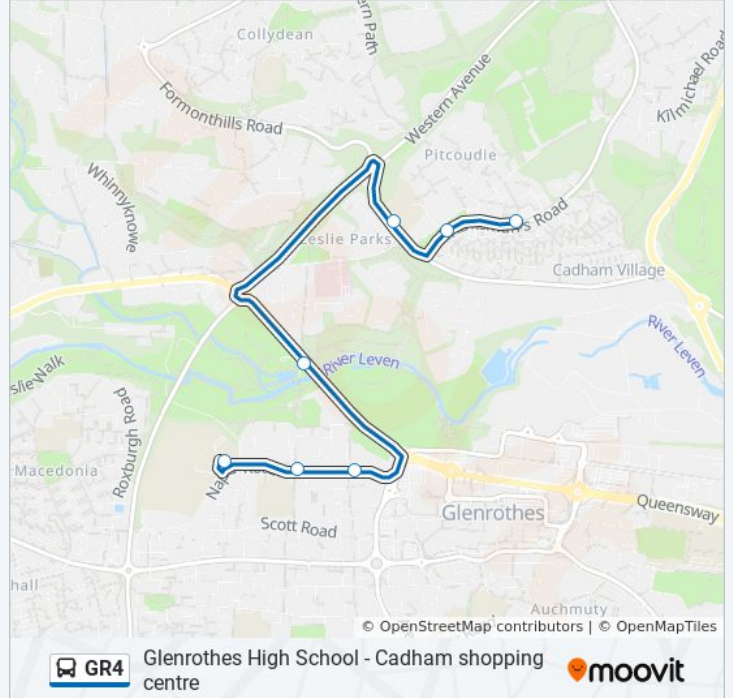

Use the Moovit App to find the closest GR4 bus station near you and find out when is the next GR4 bus arriving.

Direction: Cadham

7 stops

[VIEW LINE SCHEDULE](#)

Glenrothes High School, South Parks

Willow Crescent, South Parks

Jubilee Grove, South Parks

Riverside Park, Glenrothes

Lodge Rise, Glenrothes

Huntsmans Road, Cadham

Fire Station, Cadham

GR4 bus Time Schedule

Cadham Route Timetable:

Sunday	Not Operational
Monday	3:35 PM
Tuesday	3:35 PM
Wednesday	2:45 PM
Thursday	2:45 PM
Friday	Not Operational
Saturday	Not Operational

GR4 bus Info

Direction: Cadham

Stops: 7

Trip Duration: 1432 min

Line Summary:

Direction: South Parks

7 stops

[VIEW LINE SCHEDULE](#)

GR4 bus Time Schedule

South Parks Route Timetable:

Sunday	Not Operational
Monday	8:20 AM
Tuesday	8:20 AM
Wednesday	8:20 AM
Thursday	8:20 AM
Friday	8:20 AM
Saturday	Not Operational

GR4 bus Info

Direction: South Parks