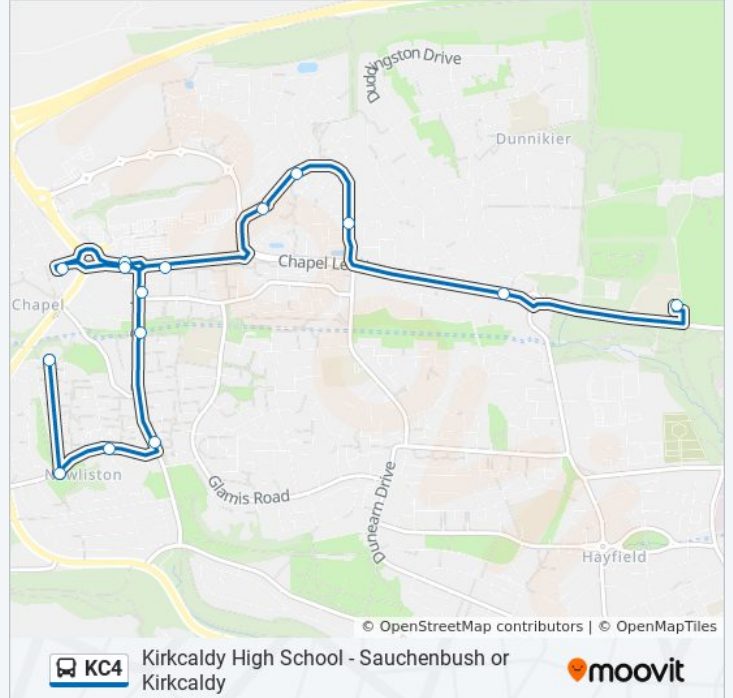

Use the Moovit App to find the closest KC4 bus station near you and find out when is the next KC4 bus arriving.

Direction: Chapel

14 stops

[VIEW LINE SCHEDULE](#)

Kirkcaldy High School, Kirkcaldy

Capshard Wood, Capshard

Michael Nairn Parade, Kirkcaldy

Sir Thomas Elder Way, Kirkcaldy

Rev Shirra St, Kirkcaldy

Sainsburys, Chapel

Chapel Roundabout, Chapel

Chapel Turning Circle, Chapel

Chapel Roundabout, Chapel

Broom Gardens, Torbain

Broom Place, Chapel

Craigmount, Blackcraigs

Redcraigs Shop, Blackcraigs

Huntly Crescent North, Chapel

KC4 bus Time Schedule

Chapel Route Timetable:

Sunday	Not Operational
Monday	3:25 PM
Tuesday	3:25 PM
Wednesday	3:25 PM
Thursday	3:25 PM
Friday	3:25 PM
Saturday	Not Operational

KC4 bus Info

Direction: Chapel

Stops: 14

Trip Duration: 1440 min

Line Summary:

Direction: Kirkcaldy

17 stops

[VIEW LINE SCHEDULE](#)