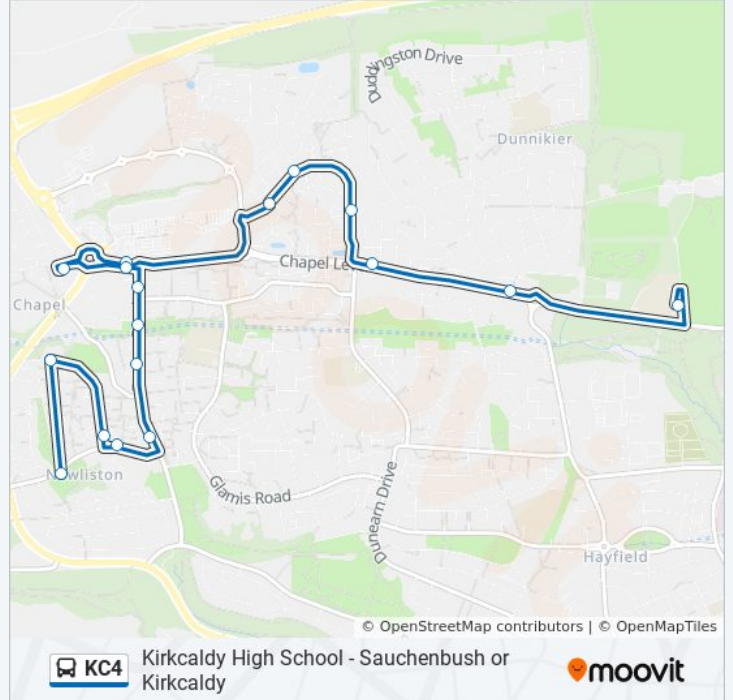

Use the Moovit App to find the closest KC4 bus station near you and find out when is the next KC4 bus arriving.

Direction: Chapel

14 stops

[VIEW LINE SCHEDULE](#)

Kirkcaldy High School, Kirkcaldy

Capshard Wood, Capshard

KC4 bus Info

Direction: Chapel

Stops: 14

Trip Duration: 1440 min

Line Summary:

Direction: Kirkcaldy

17 stops

[VIEW LINE SCHEDULE](#)

KC4 bus Time Schedule

Kirkcaldy Route Timetable:

Sunday	Not Operational
Monday	7:53 AM
Tuesday	7:53 AM
Wednesday	7:53 AM
Thursday	7:53 AM
Friday	7:53 AM
Saturday	Not Operational

KC4 bus Info

Direction: Kirkcaldy

Stops: 17

Trip Duration: 22 min

Line Summary:

KC4 bus time schedules and route maps are available in an offline PDF at moovitapp.com. Use the [Moovit App](#) to see live bus times, train schedule or subway schedule, and step-by-step directions for all public transit in Scotland.