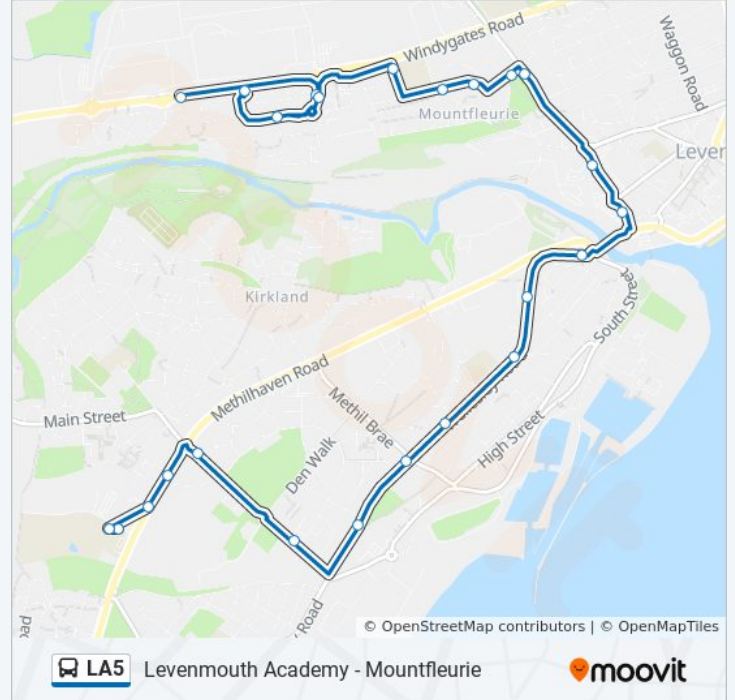

**Direction: Buckhaven**

23 stops

[VIEW LINE SCHEDULE](#)

- Levenbank Drive, Leven
- Windygates Road, Mountfleurie
- Turpie Road Turning Circle, Leven
- Gardiner Crescent, Mountfleurie
- Windygates Road, Mountfleurie
- Diageo, Leven
- Graham Avenue, Mountfleurie
- Graham Crescent, Leven
- Mountfleurie Primary School, Mountfleurie
- Addison Crescent, Mountfleurie
- Lawrence Drive, Mountfleurie
- Co-Op Supermarket, Leven
- Bawbee Service Station, Aberhill
- Patterson Street, Aberhill
- Tower Bar, Aberhill
- Bayview Bar, Methil
- Barrie Street, Methil
- Memorial Park, Methil
- Levenmouth Police Station, Methil
- Sea Road, Methil
- Toll Avenue, Buckhaven
- Methilhaven Home, Buckhaven

### Direction: Leven

24 stops

[VIEW LINE SCHEDULE](#)

Levenmouth Academy, Buckhaven

Levenmouth Academy, Buckhaven

Methilhaven Home, Buckhaven

Toll Avenue, Buckhaven

Sea Road, Methil

### LA5 bus Info

**Direction:** Leven

**Stops:** 24

**Trip Duration:** 40 min

**Line Summary:**

Graham Crescent, Mountfleurie

Windygates Road, Mountfleurie

Turpie Road Turning Circle, Leven

Gardiner Crescent, Mountfleurie

Windygates Road, Mountfleurie

Levenbank Drive, Leven

LA5 bus time schedules and route maps are available in an offline PDF at [moovitapp.com](https://moovitapp.com). Use the [Moovit App](#) to see live bus times, train schedule or subway schedule, and step-by-step directions for all public transit in Scotland.