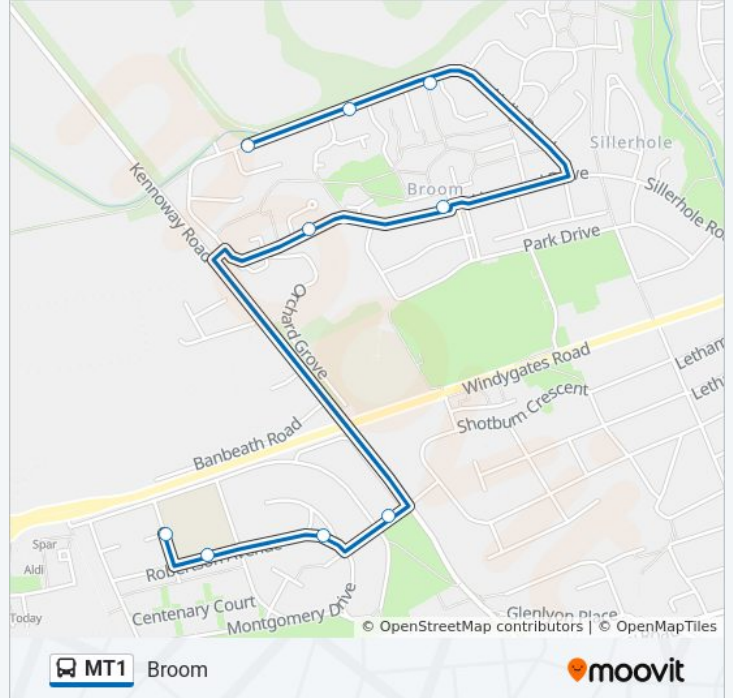

### Direction: Broom

9 stops

[VIEW LINE SCHEDULE](#)

Graham Crescent, Leven

Mountfleurie Primary School, Mountfleurie

Addison Crescent, Mountfleurie

Lawrence Drive, Mountfleurie

Balmaise, Broom

### MT1 bus Time Schedule

Broom Route Timetable:

Sunday	Not Operational
Monday	3:05 PM
Tuesday	3:05 PM
Wednesday	3:05 PM
Thursday	3:05 PM
Friday	3:05 PM
Saturday	Not Operational

### MT1 bus Info

**Direction:** Broom

**Stops:** 9

**Trip Duration:** 1442 min

**Line Summary:**

**Direction: Leven**

9 stops

[VIEW LINE SCHEDULE](#)

- Balmaise, Broom
- Silver Tassie, Broom
- Casan Turning Circle, Broom
- Ardan, Broom
- Beurard, Broom
- Groban, Broom
- Broom Access, Broom
- Graham Avenue, Mountfleurie
- Graham Crescent, Leven

**MT1 bus Time Schedule**