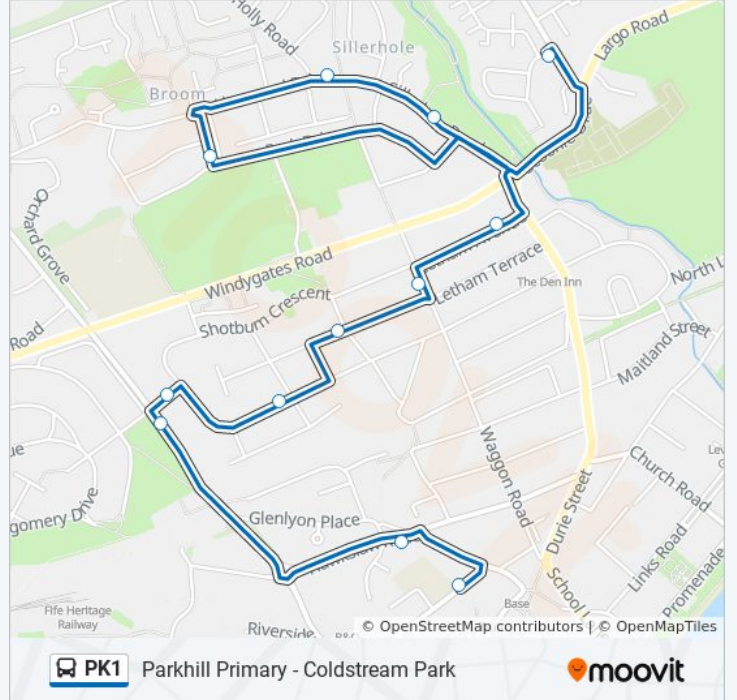

PK1 bus time schedules and route maps are available in an offline PDF at moovitapp.com. Use the [Moovit App](#) to see live bus times, train schedule or subway schedule, and step-by-step directions for all public transit in Scotland.

[About Moovit](#) • [MaaS Solutions](#) • [Supported Countries](#) • [Mooviter Community](#)

© 2024 Moovit - All Rights Reserved

Check Live Arrival Times