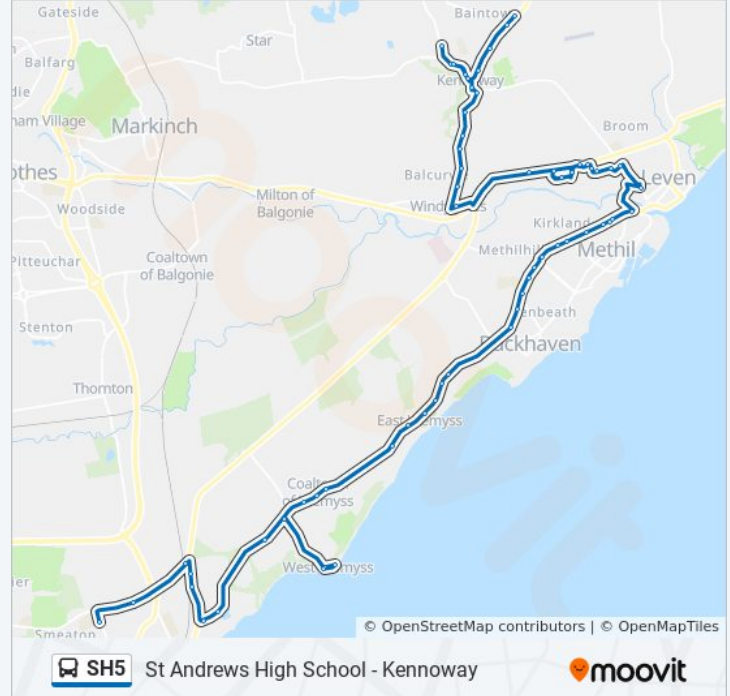

Levenbank Drive, Leven

Spruce Grove, Leven

Durie Vale, Windygates

Windygates Cross, Windygates

Fernhill Drive, Windygates

Kennoway Burns -Top, Windygames

The Burns, Kennoway

Sandy Brae Industrial Estate, Kennoway

SH5 bus Info

Direction: Overton Mains

Stops: 64

Trip Duration: 58 min

Line Summary:

Kennoway Burns - Top, Windygames

Works Depot, Windygames

Leven Road, Windygames

Levenbank Drive, Leven

Windygames Road, Mountfleurie

Turpie Road Turning Circle, Leven

Gardiner Crescent, Mountfleurie

Windygames Road, Mountfleurie

Diageo, Leven

Graham Avenue, Mountfleurie

Graham Crescent, Leven

Muireedge Surgery, Muiredge

Rosie Cottages, Mcduff

Alexander Street, Mcduff

Mcduff, East Wemyss

Cemetery, East Wemyss

School Wynd, East Wemyss

The Car Shed, East Wemyss
South Row, Coaltown Of Wemyss
Post Office, Coaltown Of Wemyss
Hugo Avenue, Coaltown Of Wemyss
Belvedere Hotel, West Wemyss
Post Office, West Wemyss
Belvedere Hotel, West Wemyss
West Wemyss Toll, Coaltown Of Wemyss
Bowhouse Farm, Coaltown Of Wemyss
Frances Industrial Estate, Dysart
Dysart Road End, Dysart
Boreland Place, Boreland
Frances Row, Boreland
Randolph Road, Gallatown
Mitchelston Estate, Gallatown
Carberry Place, Gallatown
St Andrews High School, Overton Mains