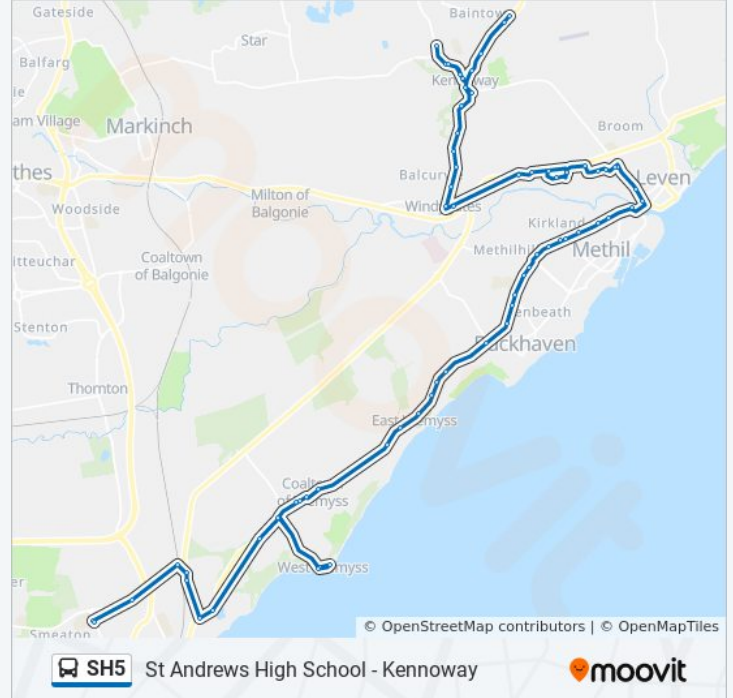

Stops: 70

Trip Duration: 68 min

Line Summary:

Mcduff, East Wemyss

Alexander Street, Mcduff

Rosie Cottages, Mcduff

Buck And Hynd, Muiredge

Muiredge Surgery, Muiredge

Addison Crescent, Mountfleurie

Christie Avenue, Mountfleurie

Graham Crescent, Mountfleurie

Windygates Road, Mountfleurie

Turpie Road Turning Circle, Leven

Gardiner Crescent, Mountfleurie

Windygates Road, Mountfleurie

Levenbank Drive, Leven

Spruce Grove, Leven

Durie Vale, Windygates

Windygates Cross, Windygates

Fernhill Drive, Windygates

Kennoway Burns -Top, Windygames

The Burns, Kennoway

Sandy Brae Industrial Estate, Kennoway

The Causeway, Kennoway

Kennoway Shops, Kennoway

New Road, Kennoway

Manse Park, Denhead

Langside Drive, Denhead

Denhead Turning Circle, Denhead

Langside Drive, Denhead

Manse Park, Denhead