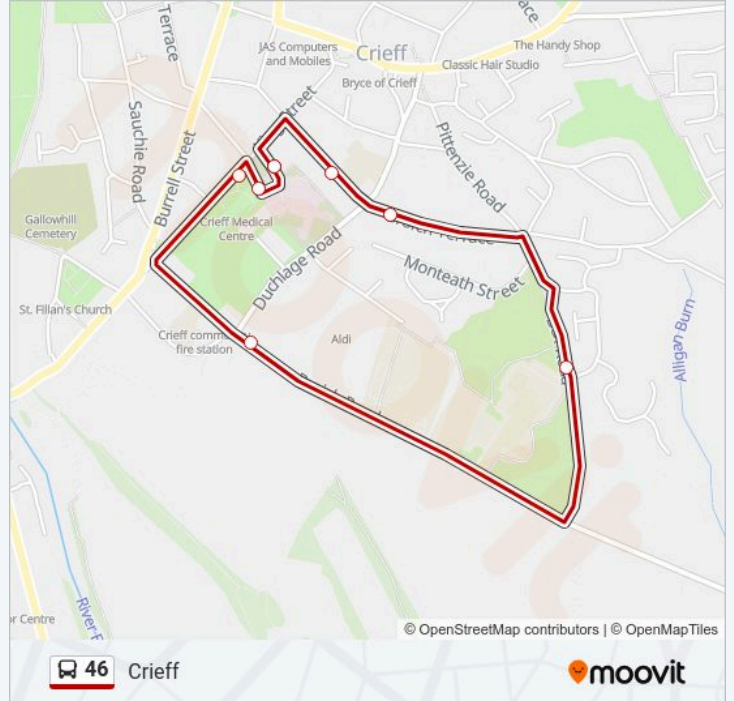

Co-Op, Crieff

Meadow Place, Crieff

James Square, Crieff

Direction: Crieff

8 stops

[VIEW LINE SCHEDULE](#)

Hospital, Crieff

Medical Centre, Crieff

Health Centre, Crieff

Aldi, Crieff

Strathearn Community Campus, Crieff

Broich Terrace, Crieff

Commissioner Street, Crieff

Hospital, Crieff

46 bus Time Schedule

Crieff Route Timetable:

| | |
|-----------|-----------------|
| Sunday | Not Operational |
| Monday | Not Operational |
| Tuesday | 10:39 |
| Wednesday | 10:39 |
| Thursday | Not Operational |
| Friday | 10:39 |
| Saturday | Not Operational |

46 bus Info

Direction: Crieff

Stops: 8

Trip Duration: 6 min

Line Summary:

Direction: Fowlis Wester

13 stops

[VIEW LINE SCHEDULE](#)