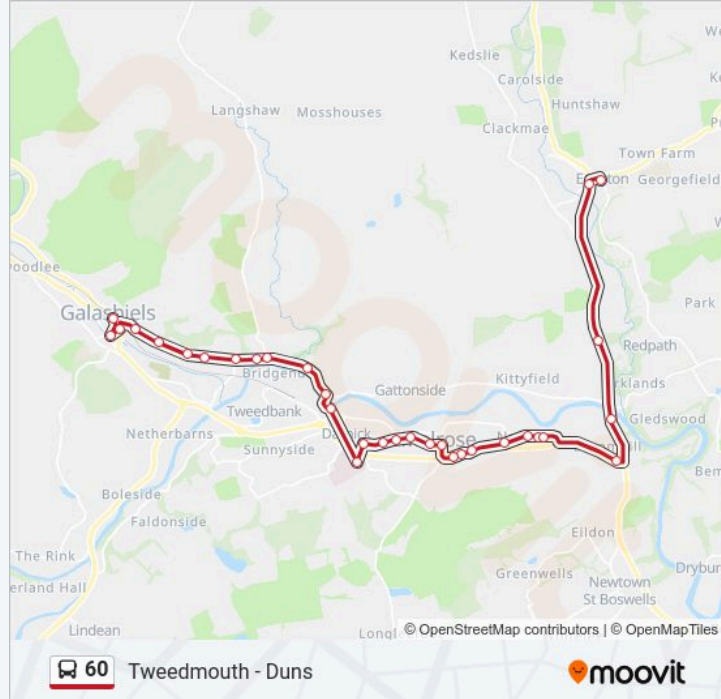

### 60 bus Info

**Direction:** Earlston

**Stops:** 32

**Trip Duration:** 33 min

**Line Summary:**

Ormiston Terrace, Melrose

Holy Trinity Church, Melrose

Weirhill Place, Melrose

Rushbank, Newstead

Leaderfoot Roundabout, Leaderfoot

Leaderfoot Bridge, Leaderfoot

Drygrange Nursing Home, Earlston

Melrose Road, Earlston

Earlston Bus Stance, Earlston

**Direction: Galashiels**

82 stops

[VIEW LINE SCHEDULE](#)

Retail Park, Tweedmouth

Asda, Tweedmouth

Union Brae, Tweedmouth

Golden Square, Berwick-Upon-Tweed

Castlegate Red Lion, Berwick-Upon-Tweed

Railway Station, Berwick-Upon-Tweed

Railway Station, Berwick-Upon-Tweed