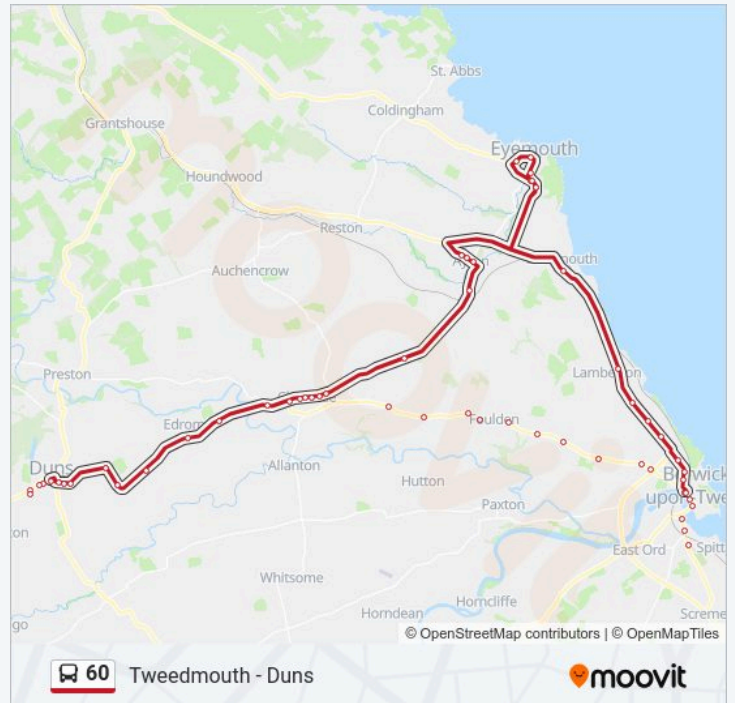

Direction: Duns

43 stops

[VIEW LINE SCHEDULE](#)

- Retail Park, Tweedmouth
- Asda, Tweedmouth
- Union Brae, Tweedmouth
- Golden Square, Berwick-Upon-Tweed
- Castlegate Red Lion, Berwick-Upon-Tweed
- Railway Station, Berwick-Upon-Tweed
- Railway Station, Berwick-Upon-Tweed
- North Road Nursing Home, Berwick-Upon-Tweed
- Cemetery Lodge, Berwick-Upon-Tweed
- Morrisons, Newfields
- Conundrum, Ramparts Business Park
- Loughend, Marshall Meadows
- New East Farm, Marshall Meadows
- Maryfield Bridge, Lamberton
- East Flemington, Burnmouth
- Eyemouth High School, Eyemouth
- The Avenue, Eyemouth
- Linkim Court, Eyemouth
- Eyemouth Co-Op, Eyemouth
- Victoria Road Car Park, Eyemouth
- The Avenue, Eyemouth
- Eyemouth High School, Eyemouth
- Lawfield Drive, Ayton
- Red Lion House, Ayton
- Old Town Ayton, Ayton
- Peelwalls Entrance, Ayton
- Edington Covert Cott's, Chirside
- Mabons Place, Chirside
- Dominies Road, Chirside

60 bus Time Schedule

Duns Route Timetable:

Sunday	Not Operational
Monday	06:48 - 16:15
Tuesday	06:48 - 16:15
Wednesday	06:48 - 16:15
Thursday	06:48 - 16:15
Friday	06:48 - 16:15
Saturday	Not Operational

60 bus Info

Direction: Duns

Stops: 43

Trip Duration: 67 min

Line Summary: