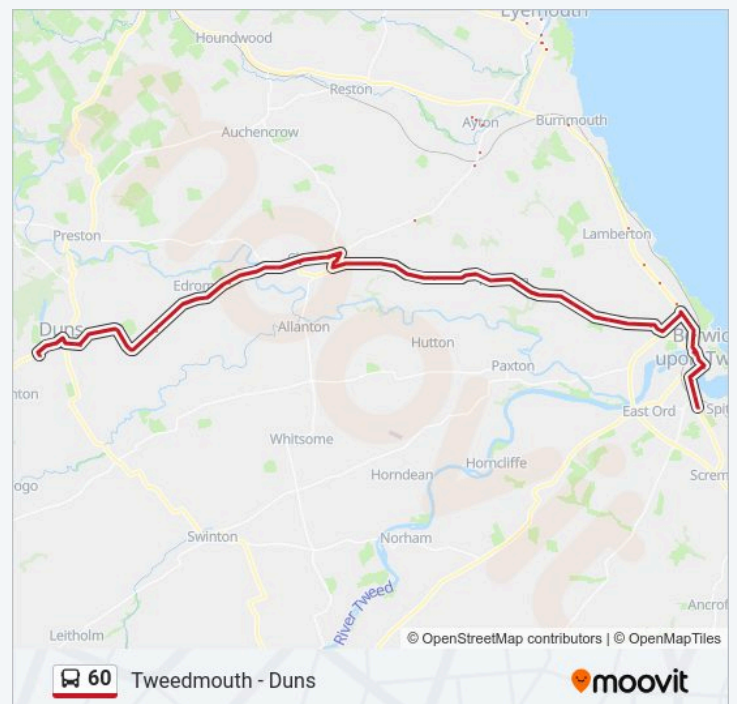

Priorwood House, Melrose

Priorswalk, Melrose

**60 bus Time Schedule**

Tweedmouth Route Timetable:

Sunday	09:00 - 15:00
Monday	06:43 - 17:23
Tuesday	06:43 - 17:23
Wednesday	06:43 - 17:23
Thursday	06:43 - 17:23
Friday	06:43 - 17:23
Saturday	Not Operational

**60 bus Info**

**Direction:** Tweedmouth

**Stops:** 91

**Trip Duration:** 46 min

**Line Summary:**

Dean Place, Newstead

Claymires Lane, Newstead

St John's Wynd, Newstead