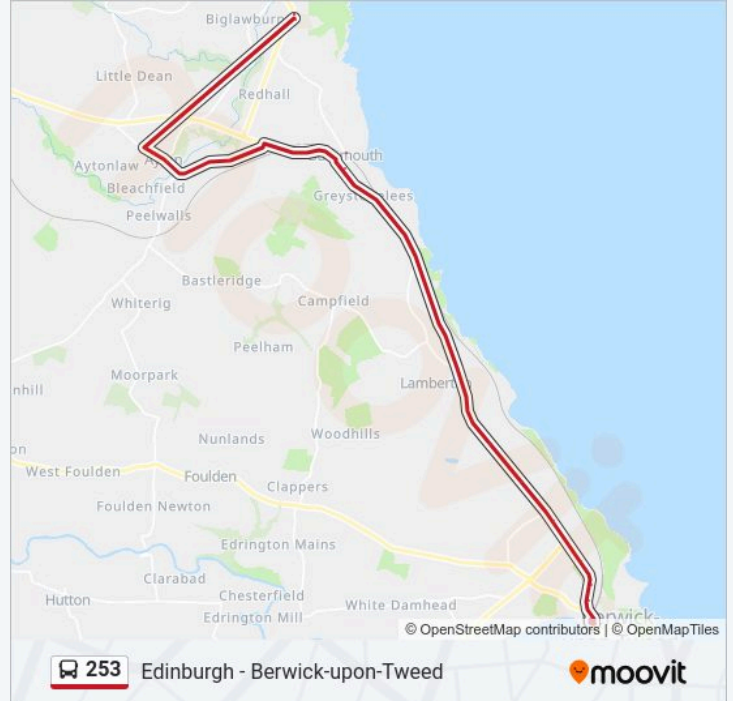

Direction: Berwick-Upon-Tweed

101 stops

[VIEW LINE SCHEDULE](#)

- Bus Station, Edinburgh
- Leopold Place, Hillside
- Brunswick Street, Hillside
- Wellington Street, Hillside
- Brunton Place, Hillside
- Abbeyhill
- Marionville Road, Abbeyhill
- Meadowbank Stadium, Meadowbank
- Meadowbank House, Meadowbank
- Abercorn Road, Willowbrae
- Willowbrae Gardens, Willowbrae
- Ulster Drive, Willowbrae
- Northfield Crescent, Willowbrae
- Paisley Drive, Willowbrae
- Duddingston Mills, Willowbrae
- Duddingston Avenue, Duddingston
- Duddingston Gardens, Duddingston
- Southfield Loan, Duddingston
- Milton Gardens North, Durham
- Magdalene Drive, Bingham
- The Jewel, Bingham

253 bus Info

Direction: Berwick-Upon-Tweed

Stops: 101

Trip Duration: 154 min

Line Summary:

Parrotshot, Magdalene
Corbiewynd, Magdalene
Milton Link, Magdalene
Fort Kinnaird East, Newcraighall
Arthurs Way, Haddington
Gateside Road, Haddington
Knowes Road, Haddington
Park Lane, Haddington
Letham Drive, Haddington
Station Road, Haddington
Corn Exchange, Haddington
Market Street, Haddington
Artillery Park, Haddington
Dunbar Road, Haddington
Traprain Terrace, Haddington
Abbey Toll, Haddington
Abbey Mains, Haddington
Sandys Mill, Haddington
Beanston, Haddington
Monksmuir Park, Haddington
Hailes Rd End, Pencraig
Orchardfield, East Linton
The Mart, East Linton
Bridgend Hotel, East Linton
Phantassie Farm, East Linton
The Knowes, East Linton
Biel, West Barns
Tynefield, West Barns
Hedderwick Hill Road End, West Barns
East Links Family Park, West Barns
Duke Street, West Barns
School Brae, West Barns