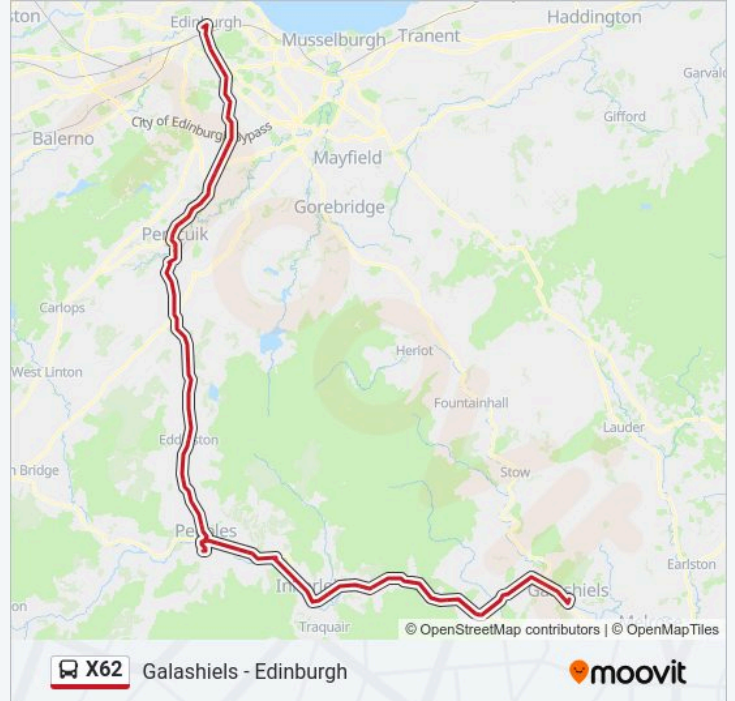

### X62 bus Info

**Direction:** Edinburgh

**Stops:** 87

**Trip Duration:** 123 min

**Line Summary:**

Peebles Road, Walkerburn  
Caberston Avenue, Walkerburn  
Horsbrugh Terrace, Innerleithen  
Tweedside Hotel, Innerleithen  
Traquair Road, Innerleithen  
Velvet Hall Cottis, Innerleithen  
Woodend Lodge, Innerleithen  
Old Station, Cardrona  
Horsbrugh Ford Cottis, Cardrona  
Glentress Hotel, Eshiels  
Linnburn, Eshiels  
Eshiels Mill, Eshiels  
Hydro Rd End, Peebles  
Firholm, Peebles  
Eastgate Post Office, Peebles  
Peebles High School Campus, Peebles  
Victoria Park, Peebles  
Bank Of Scotland, Peebles  
Scout Hall, Peebles  
Dalatho Crescent South, Peebles  
Dalatho Street, Peebles  
Dalatho Crescent North, Peebles  
Winkston Farm, Peebles  
Cringletie House, Peebles  
Station Road, Eddleston  
Horseshoe Inn, Eddleston  
Portmore Estate, Eddleston  
Shiplaw Road, Eddleston  
Fala Toll, Waterheads  
Craigburn Wood, Craigburn  
Leadburn Inn, Leadburn  
Wellington School, Leadburn