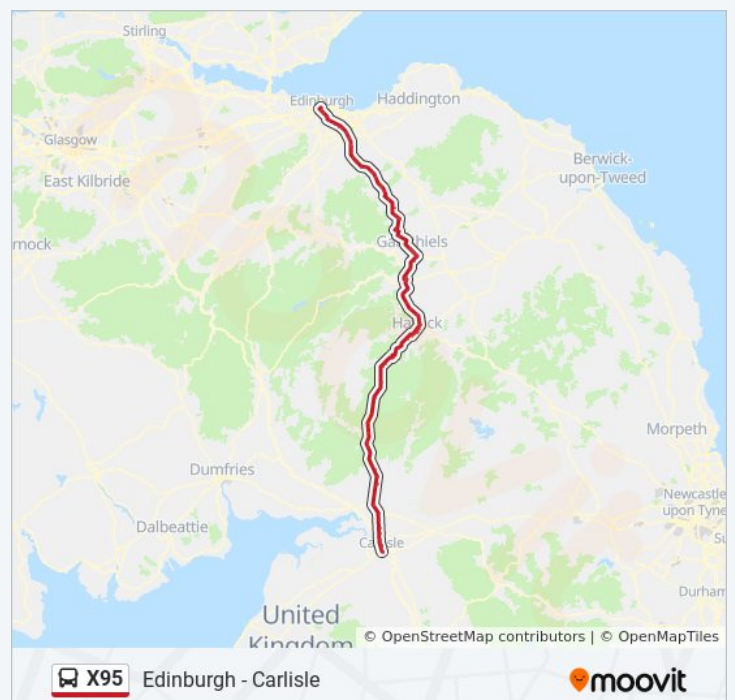

X95 bus Info

Direction: Edinburgh

Stops: 126

Trip Duration: 130 min

Line Summary:

Gilnockie Bridge, Hollows

Hagg, Canonbie

Skippers Br, Langholm