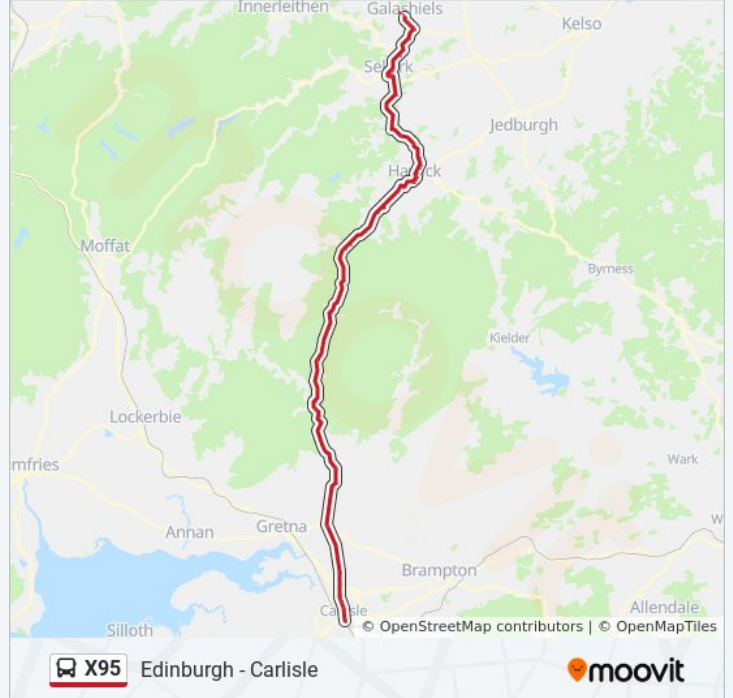

X95 bus Info

Direction: Carlisle

Stops: 126

Trip Duration: 220 min

Line Summary:

Fourth Street, Newtongrange
Mining Museum, Newtongrange
Cockpen Road, Newtonloan Toll
Dewar Park, Newtonloan Toll
Shank Bridge, Birkenside
Hole In the Wa', Birkenside
Harvieston Toll, Birkenside
Harvieston Cemetery, Birkenside
Borthwick Castle Road, North Middleton
Middleton, North Middleton
Middleton Mains, North Middleton
Tynehead Road, North Middleton
Falahill Farm Rd End, Falahill
Falahill Cottages, Falahill
Heriot A7, Heriot
Hangingshaw, Heriot
Stagebank Cotts, Heriot
Gilston A7, Heriot
Fountainhall A7, Fountainhall
Torquhan North Lodge, Stow
Galabank, Stow
Killochytt, Stow
Craigend Rd, Stow
Old School, Stow
Stow Townfoot, Stow
Road End, Ferniehirst
Road End, Bowland
Halkburn Rd End, Whitelee
Plumtreehall Brae, Halliburton
Magdala Terrace, Halliburton
Halliburton Terrace, Halliburton
Ladhope Inn, Halliburton
Transport Interchange, Galashiels