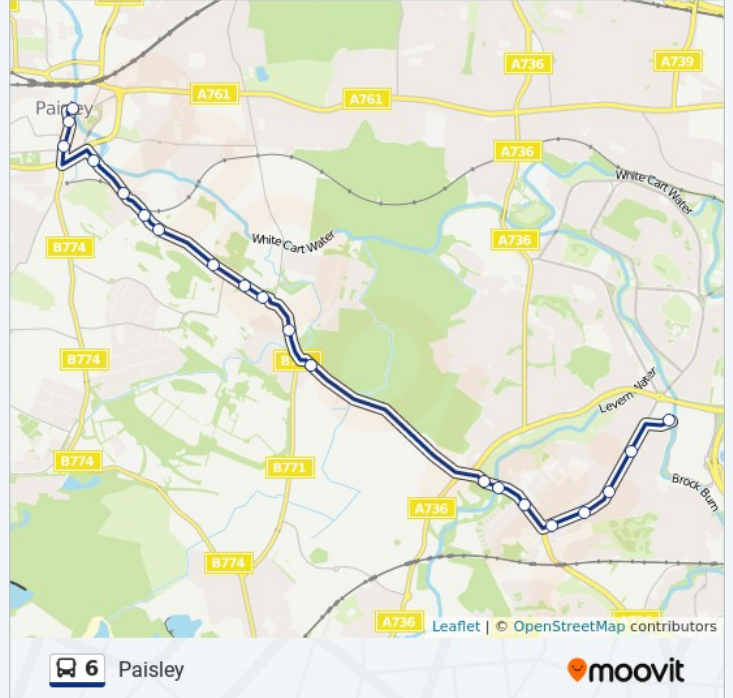

Springbank Road, Shortroods  
 Fleming Street, Paisley  
 Marchfield Avenue, Shortroods  
 Sanderling Road, Shortroods  
 Inchinnan Bridge, Blythswood  
 Old Greenock Road, Inchinnan

**Direction: Paisley**

13 stops

[VIEW LINE SCHEDULE](#)

Old Greenock Road, Inchinnan  
 Old Greenock Road, Inchinnan  
 Inchinnan Bridge, Blythswood  
 Arran Avenue, Paisley  
 Sanderling Road, Shortroods  
 Marchfield Avenue, Shortroods  
 Fleming Street, Shortroods  
 Springbank Road, Shortroods  
 Cartvale Lane, Shortroods  
 Wallace Street, Shortroods  
 Brick Lane, Paisley  
 Smithhills Street, Paisley  
 Piazza Shopping Centre, Paisley

**6 bus Info**

**Direction:** Paisley

**Stops:** 13

**Trip Duration:** 9 min

**Line Summary:**

**Direction: Paisley**

20 stops

[VIEW LINE SCHEDULE](#)