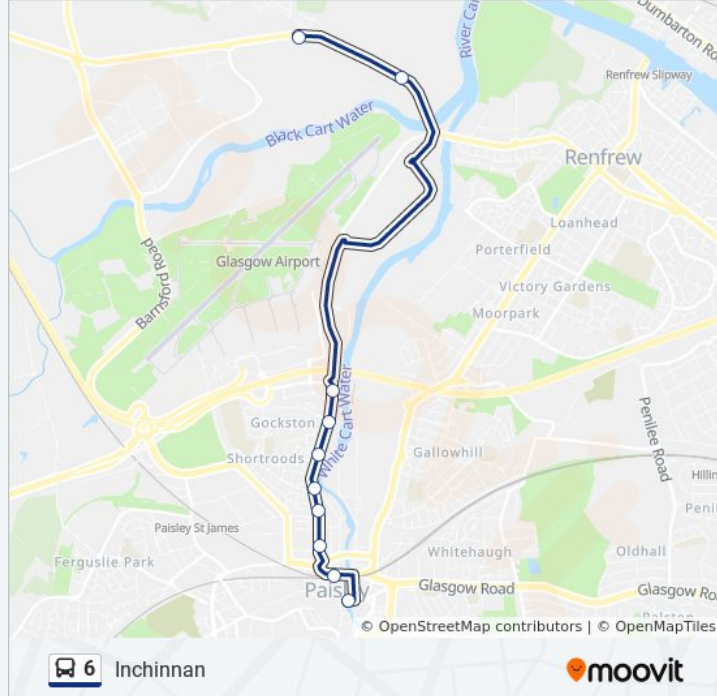

**Direction: Inchinnan**  
 28 stops  
[VIEW LINE SCHEDULE](#)

- Silverburn Bus Station, Pollok
- Hartstone Road, Priesthill
- Priesthill Road, Priesthill
- Dunside Drive, Priesthill
- Nitshill Road, Priesthill
- Craigbank Drive, Nitshill
- Levern Bridge, Nitshill
- Hurlet, Nitshill
- Grahamston Place, Paisley
- Ben Nevis Road, Paisley
- Hawkhead Road, Paisley
- Todholm Terrace, Paisley
- Todholm Crescent, Paisley
- Ladykirk Crescent, Paisley
- Ladykirk Crescent, Paisley
- Blackhall Street, Paisley
- Saucel Street, Paisley
- Browns Lane, Paisley
- Forbes Place, Paisley
- Gilmour Street, Paisley
- Glen Street, Shortroods
- North Street, Shortroods

Springbank Road, Shortroods  
 Fleming Street, Paisley  
 Marchfield Avenue, Shortroods  
 Sanderling Road, Shortroods  
 Inchinnan Bridge, Blythswood  
 Old Greenock Road, Inchinnan

**Direction: Paisley**

**6 bus Info**

**Direction:** Paisley

**Stops:** 20

**Trip Duration:** 22 min

**Line Summary:**

Forbes Place, Paisley

Gilmour Street, Paisley