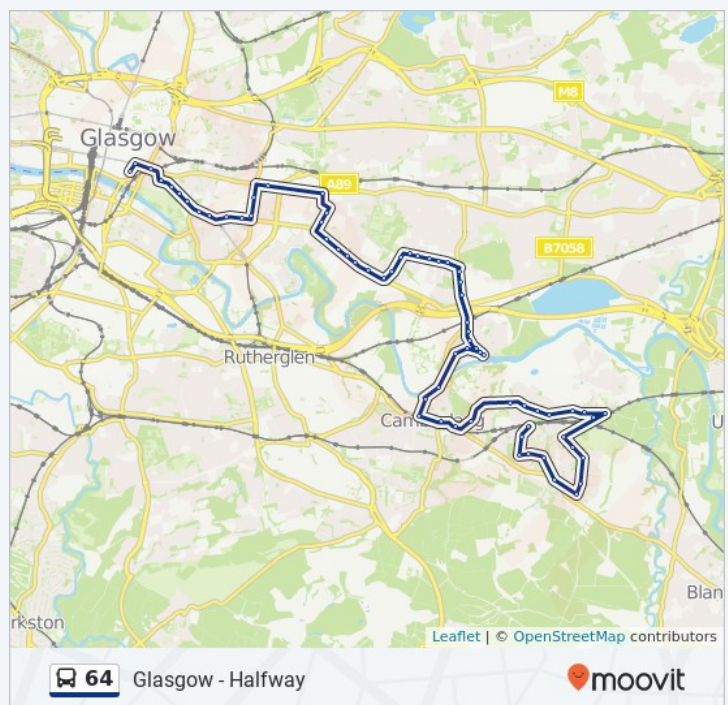

### 64 bus Time Schedule

Halfway Route Timetable:

Sunday	7:45 AM - 6:45 PM
Monday	Not Operational
Tuesday	Not Operational
Wednesday	Not Operational
Thursday	Not Operational
Friday	Not Operational
Saturday	Not Operational

### 64 bus Info

**Direction:** Halfway

**Stops:** 64

**Trip Duration:** 59 min

**Line Summary:**

Ardfern Street, Tollcross

Causewayside Street, Tollcross

Fullarton Avenue, Tollcross