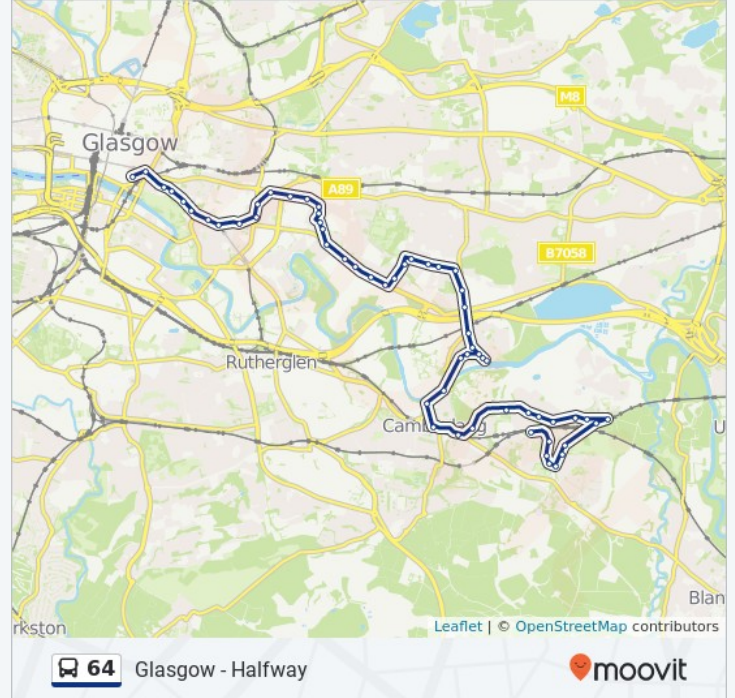

Fielden Place, Gallowgate

Fordneuk Street, Barrowfield

Bridgeton Station, Bridgeton

Anson Street, Bridgeton

Graignestock Street, Calton

Green Street, Calton

Kent Street, Calton

Charlotte Street, Calton

### Direction: Halfway

64 stops

[VIEW LINE SCHEDULE](#)

Osborne Street, Glasgow

Watson Street, Gallowgate

Charlotte Street, Calton

Kent Street, Calton

Green Street, Calton