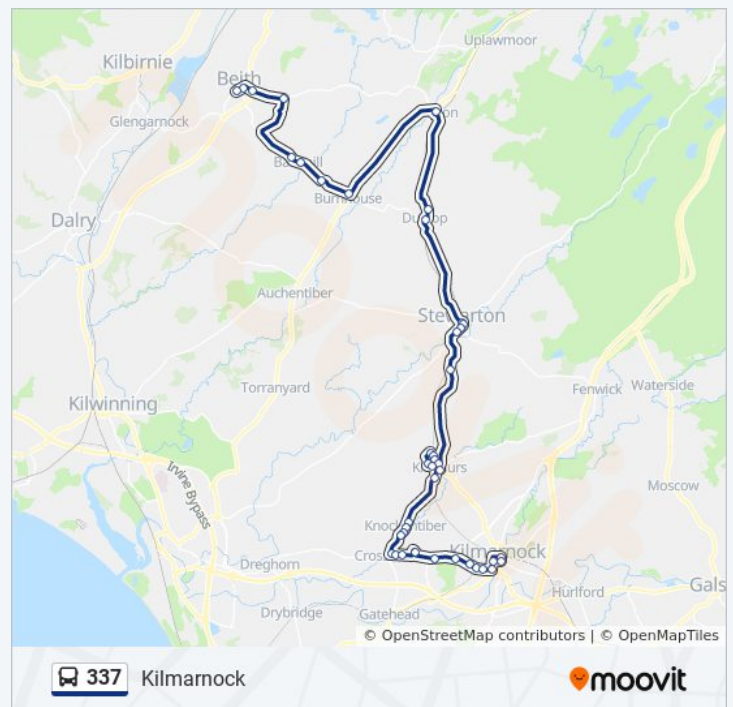

## 337 bus Time Schedule

Kilmarnock Route Timetable:

Sunday	10:58 AM - 8:58 PM
Monday	6:58 AM - 8:58 PM
Tuesday	6:58 AM - 8:58 PM
Wednesday	6:58 AM - 8:58 PM
Thursday	6:58 AM - 8:58 PM
Friday	6:58 AM - 8:58 PM
Saturday	8:58 AM - 8:58 PM

## 337 bus Info

**Direction:** Kilmarnock

**Stops:** 45

**Trip Duration:** 60 min

**Line Summary:**

Southook Road, Knockentiber

Greenhill Terrace, Knockentiber

Irvine Road, Crosshouse