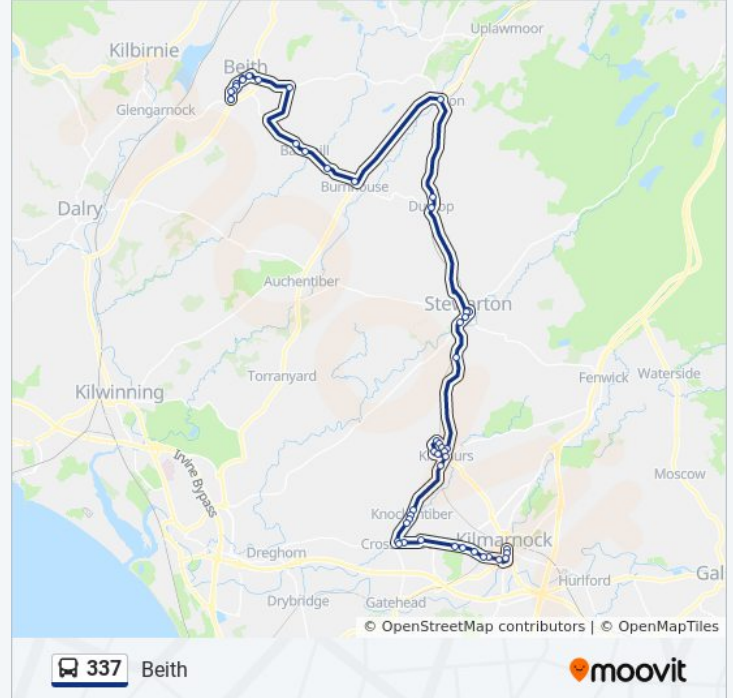

Manuel Avenue, Beith

Manuel Avenue, Beith

Grahamfield Place, Beith

Glebe Road, Beith

Strand, Beith

## 337 bus Info

**Direction:** Kilmarnock

**Stops:** 45

**Trip Duration:** 60 min

**Line Summary:**

Southook Road, Knockentiber

Greenhill Terrace, Knockentiber

Irvine Road, Crosshouse