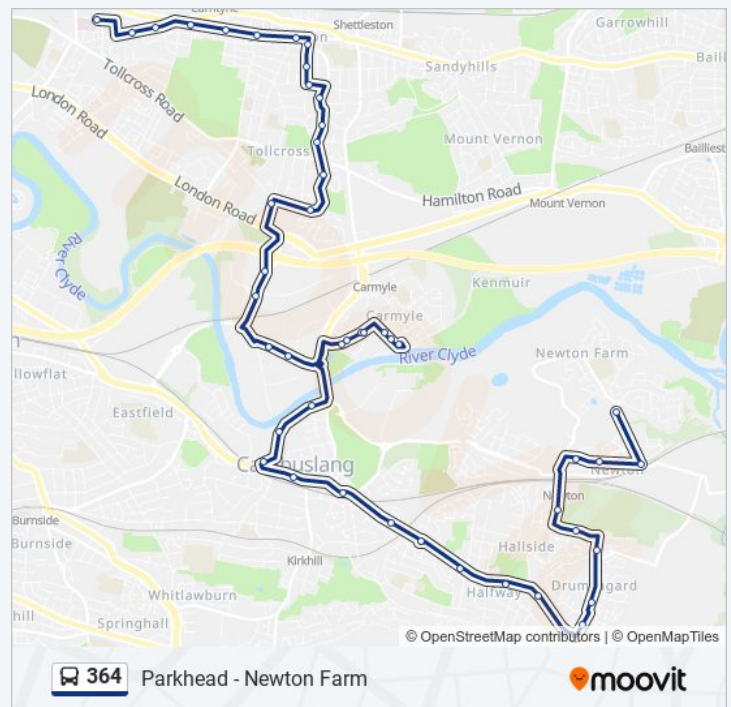

### Direction: Newton

49 stops

[VIEW LINE SCHEDULE](#)

Nisbet St, Parkhead

East Wellington Street, Parkhead

Ravel Row, Parkhead

Quarryknowe Street, Parkhead

Caroline Street, Parkhead

Sunday	Not Operational
Monday	06:32 - 17:25
Tuesday	06:32 - 17:25
Wednesday	06:32 - 17:25
Thursday	06:32 - 17:25
Friday	06:32 - 17:25
Saturday	09:35 - 17:25

**364 bus Info**

**Direction:** Parkhead

**Stops:** 46

**Trip Duration:** 43 min

**Line Summary:**

Archerfield Avenue, Tollcross

Pencaitland Drive, Tollcross

Strathord Street, Shettleston

Luncarty Street, Shettleston

Amulree Place, Shettleston

Kelton Street, Shettleston