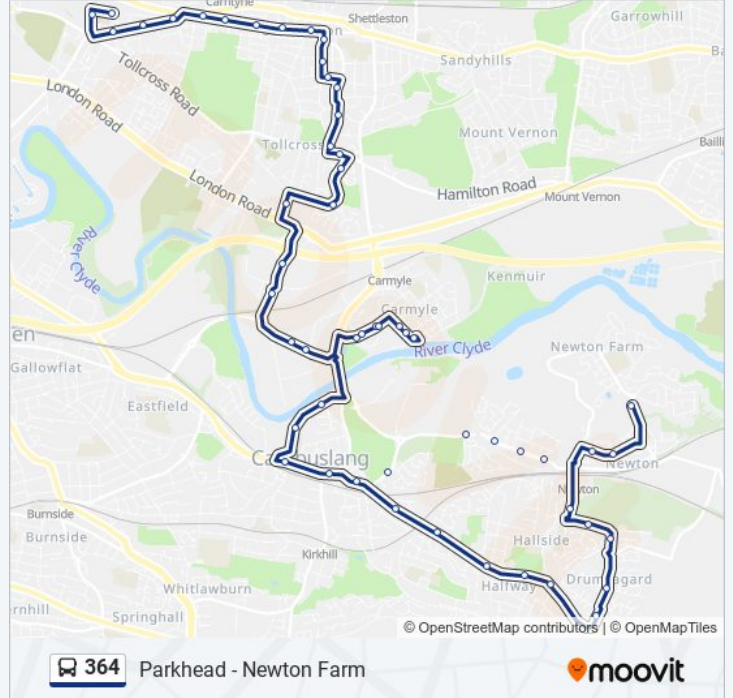

Macdougall Drive, Halfway

Mill Road, Halfway

New Road, Halfway

Hutchinson Place, Halfway

Maple Crescent, Hallside

Lilac Wynd, Hallside

Elder Crescent, Hallside

Beech Crescent, Newton

Village Road, Hallside

Shepherds Way, Newton

Furrow Crescent, Newton

Red Deer Road, Newton

**Direction: Parkhead**

**364 bus Time Schedule**

46 stops

[VIEW LINE SCHEDULE](#)

**Trip Duration:** 43 min

**Line Summary:**

Archerfield Avenue, Tollcross

Pencaitland Drive, Tollcross

Strathord Street, Shettleston

Luncarty Street, Shettleston

Amulree Place, Shettleston

Kelton Street, Shettleston