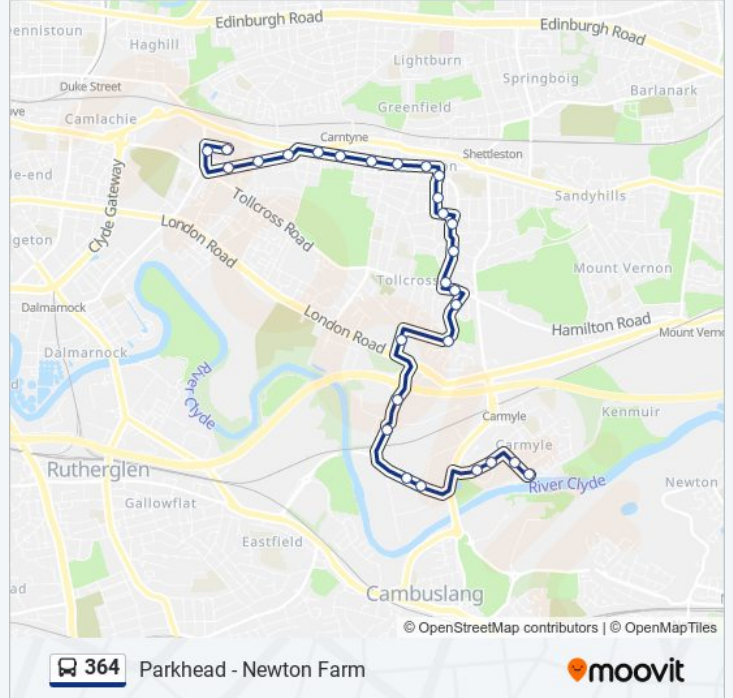

**Trip Duration:** 20 min

**Line Summary:**

Cambuslang Ind Estate, Carmyle

Clydesmill Place, Carmyle

Gardenside Place, Carmyle

Gardenside Crescent, Carmyle

Orchard Court, Carmyle

Laurelbank Road, Carmyle

### Direction: Newton

49 stops

[VIEW LINE SCHEDULE](#)

Nisbet St, Parkhead

East Wellington Street, Parkhead

Ravel Row, Parkhead

Quarryknowe Street, Parkhead

Caroline Street, Parkhead

**Trip Duration:** 43 min

**Line Summary:**

Archerfield Avenue, Tollcross

Pencaitland Drive, Tollcross

Strathord Street, Shettleston

Luncarty Street, Shettleston

Amulree Place, Shettleston

Kelton Street, Shettleston