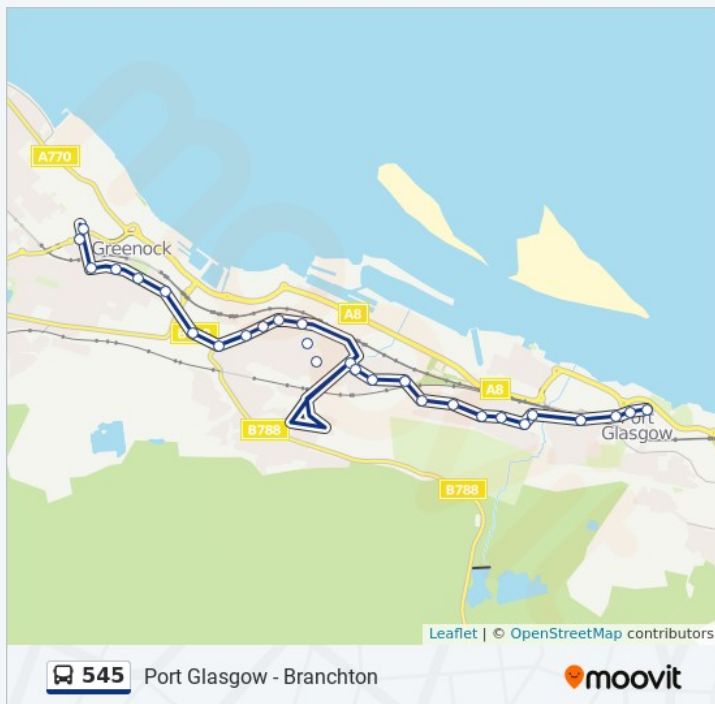

545 bus Info

Direction: Greenock

Poplar Street, Gibshill

Lansbury Street, Gibshill

Gibshill Road, Bridgend

John Wilson Street, Bridgend

Sinclair Street, Greenock

Sinclair Street, Greenock

Dellingburn Street, Greenock

Well Park, Greenock

Shaw Place, Greenock

Roxburgh Street, Greenock

Stance 5, Greenock

Stops: 28

Trip Duration: 20 min

Line Summary:

Direction: Levan

77 stops

[VIEW LINE SCHEDULE](#)

Bus Station, Port Glasgow

Princes Street, Port Glasgow

Balfour Street, Port Glasgow

Highholm Street, Port Glasgow

William Street, Port Glasgow

545 bus Info

Direction: Levan

Stops: 77

Trip Duration: 54 min

Line Summary:

Lansbury Street, Gibshill

Gibshill Road, Bridgend

John Wilson Street, Bridgend