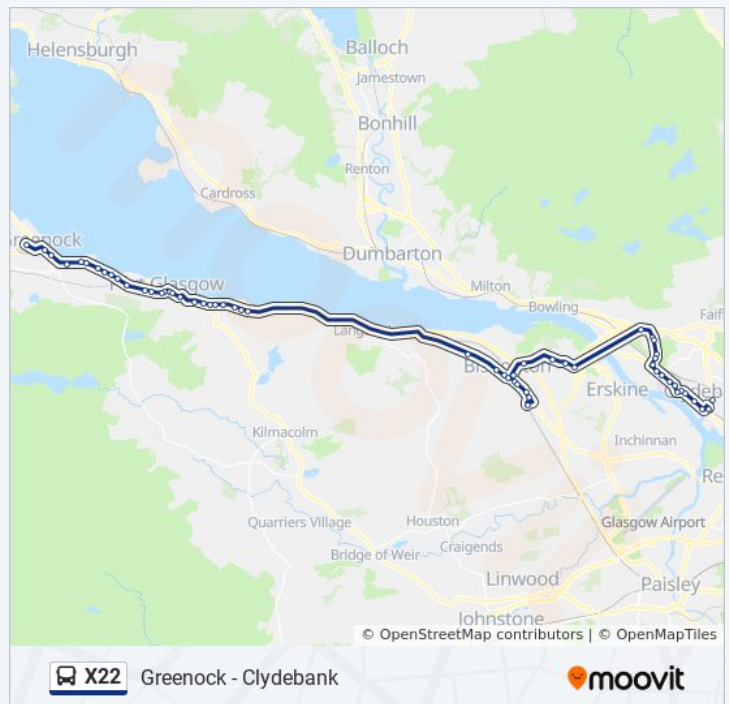

X22 bus Time Schedule

Greenock Route Timetable:

Sunday	Not Operational
Monday	6:00 PM
Tuesday	6:00 PM
Wednesday	6:00 PM
Thursday	6:00 PM
Friday	6:00 PM
Saturday	6:00 PM

X22 bus Info

Direction: Greenock

Stops: 56

Trip Duration: 55 min

Line Summary:

Kingswood Road, Bishopton
Convent Of Good Shepherd, Bishopton
Woodhall Terrace, Woodhall
Woodhall Terrace, Woodhall
Woodhall Station, Woodhall
Kelburn Bridge, Port Glasgow
Glasgow Road, Port Glasgow
Glasgow Road, Port Glasgow
Robert Street, Port Glasgow
Bruce Street, Port Glasgow
Bay Street, Port Glasgow
Coronation Park, Port Glasgow
Bus Station, Port Glasgow
Princes Street, Port Glasgow
Balfour Street, Port Glasgow
William Street, Port Glasgow
Lower Mary Street, Bogston
Bogston Station, Bogston
Gibshill Road, Ladyburn
Pottery Street, Ladyburn
Ladyburn Street, Greenock
Sinclair Street, Greenock
Ratho Street, Greenock
Clyde Port Authority, Greenock
Knowe Road, Carttsyke
Cathcart Street, Greenock
Cross Shore Street, Greenock
Stance 2, Greenock

Tuesday	8:00 AM - 4:00 PM
Wednesday	8:00 AM - 4:00 PM
Thursday	8:00 AM - 4:00 PM
Friday	8:00 AM - 4:00 PM
Saturday	10:00 AM - 4:00 PM

X22 bus Info

Direction: Port Glasgow

Stops: 41

Trip Duration: 48 min

Line Summary: