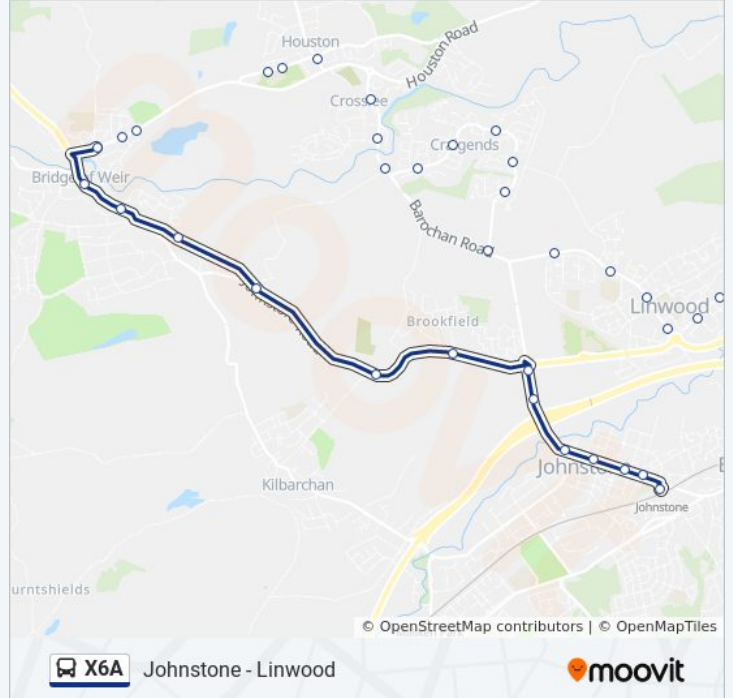

### Direction: Johnstone

15 stops

[VIEW LINE SCHEDULE](#)

- Freeland Drive, Bridge Of Weir
- Village Centre, Bridge Of Weir
- Lintwhite Crescent, Bridge Of Weir
- St Mary Church, Bridge Of Weir
- Crosslee Road, Bridge Of Weir
- Kilbarchan Road, Kilbarchan
- Victoria Road, Brookfield
- Merchiston Drive, Brookfield
- Whitehouse Farm, Brookfield
- Barrochan Interchange, Johnstone
- George Street, Johnstone
- Houston Square, Johnstone
- Lighcartside Street, Johnstone
- John Lang Street, Johnstone
- Johnstone Station, Johnstone

### X6A bus Time Schedule

Johnstone Route Timetable:

Sunday	9:56 AM - 7:30 PM
Monday	6:55 PM - 7:35 PM
Tuesday	6:55 PM - 7:35 PM
Wednesday	6:55 PM - 7:35 PM
Thursday	6:55 PM - 7:35 PM
Friday	6:55 PM - 7:35 PM
Saturday	6:55 PM - 7:35 PM

### X6A bus Info

**Direction:** Johnstone

**Stops:** 15

**Trip Duration:** 17 min

**Line Summary:**

**Direction: Linwood**

40 stops

[VIEW LINE SCHEDULE](#)

- Johnstone Station, Johnstone
- John Lang Street, Johnstone
- Canal St, Johnstone
- Houston Square, Johnstone
- Thomson Street, Johnstone
- Barrochan Interchange, Johnstone
- Whitehouse Farm, Brookfield
- Merchiston Drive, Brookfield
- Albert Road, Brookfield
- Bridge Of Weir Road, Kilbarchan
- Crosslee Road, Bridge Of Weir
- Prieston Road, Bridge Of Weir
- Mill Brae, Bridge Of Weir
- Gryffe Place, Bridge Of Weir
- Gryffe Grove, Bridge Of Weir
- Freeland Drive, Bridge Of Weir
- Freeland Drive, Bridge Of Weir
- Houston Road, Bridge Of Weir