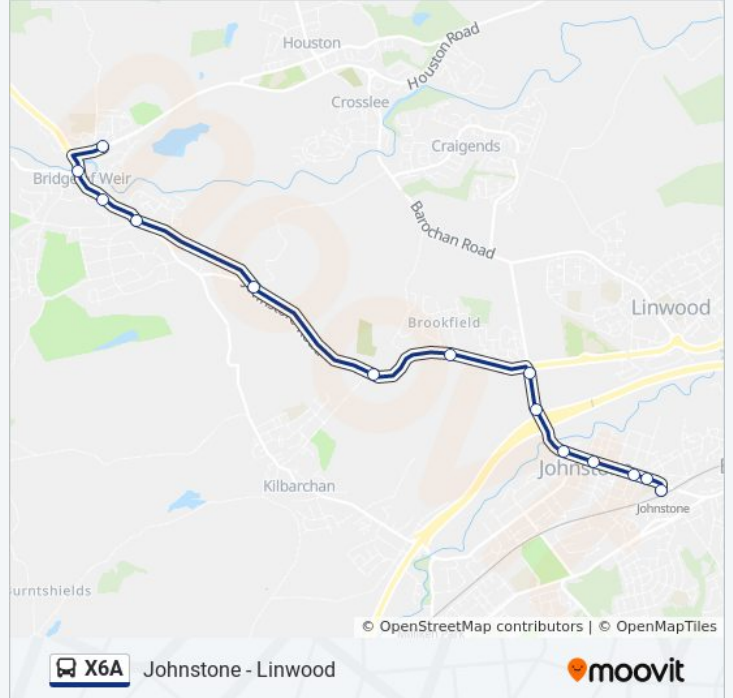

### Direction: Bridge Of Weir

16 stops

[VIEW LINE SCHEDULE](#)

Johnstone Station, Johnstone  
John Lang Street, Johnstone  
Canal St, Johnstone  
Houston Square, Johnstone  
Thomson Street, Johnstone  
Barrochan Interchange, Johnstone  
Whitehouse Farm, Brookfield  
Merchiston Drive, Brookfield  
Albert Road, Brookfield  
Bridge Of Weir Road, Kilbarchan  
Crosslee Road, Bridge Of Weir  
Prieston Road, Bridge Of Weir  
Mill Brae, Bridge Of Weir  
Gryffe Place, Bridge Of Weir  
Gryffe Grove, Bridge Of Weir  
Freeland Drive, Bridge Of Weir

### X6A bus Time Schedule

Bridge Of Weir Route Timetable:

Sunday	10:39 AM - 6:19 PM
Monday	6:40 PM - 8:10 PM
Tuesday	6:40 PM - 8:10 PM
Wednesday	6:40 PM - 8:10 PM
Thursday	6:40 PM - 8:10 PM
Friday	6:40 PM - 8:10 PM
Saturday	6:40 PM - 8:10 PM

### X6A bus Info

**Direction:** Bridge Of Weir

**Stops:** 16

**Trip Duration:** 15 min

**Line Summary:**

### Direction: Johnstone

15 stops

[VIEW LINE SCHEDULE](#)

- Freeland Drive, Bridge Of Weir
- Village Centre, Bridge Of Weir
- Lintwhite Crescent, Bridge Of Weir
- St Mary Church, Bridge Of Weir
- Crosslee Road, Bridge Of Weir
- Kilbarchan Road, Kilbarchan
- Victoria Road, Brookfield
- Merchiston Drive, Brookfield
- Whitehouse Farm, Brookfield
- Barrochan Interchange, Johnstone
- George Street, Johnstone
- Houston Square, Johnstone
- Lighcartside Street, Johnstone
- John Lang Street, Johnstone
- Johnstone Station, Johnstone