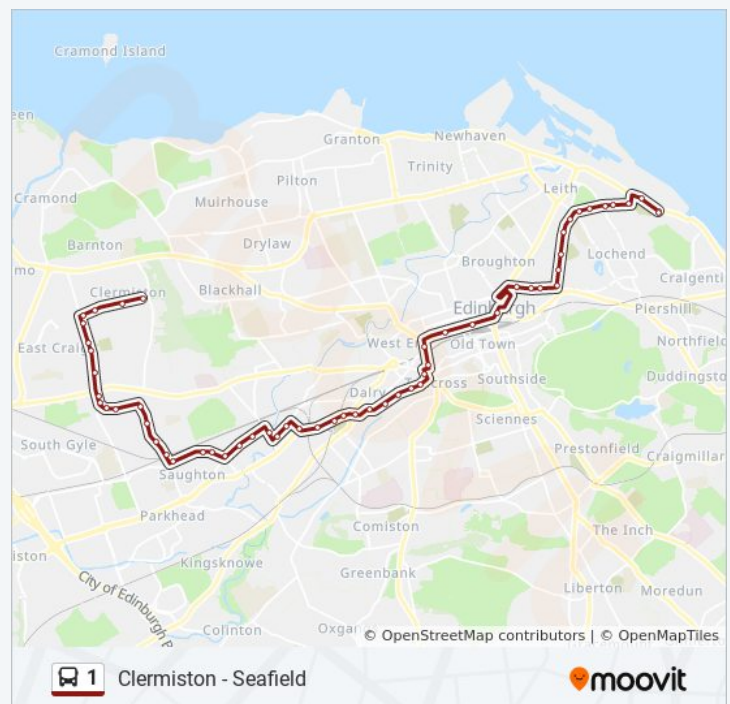

Whitson Grove, Stenhouse

Whitson Crescent, Stenhouse

Balgreen Primary School, Balgreen

Stevenson Grove, Gorgie

Westfield Avenue, Gorgie

Westfield Road, Gorgie

### 1 bus Time Schedule

South Leith Route Timetable:

Sunday	05:30 - 23:00
Monday	04:25 - 23:05
Tuesday	04:25 - 23:05
Wednesday	04:25 - 23:05
Thursday	04:25 - 23:05
Friday	04:25 - 23:05
Saturday	05:35 - 23:05

### 1 bus Info

**Direction:** South Leith

**Stops:** 58

**Trip Duration:** 72 min

**Line Summary:**

Stewart Terrace, Gorgie

Tynecastle, Gorgie

Gorgie City Farm, Dalry