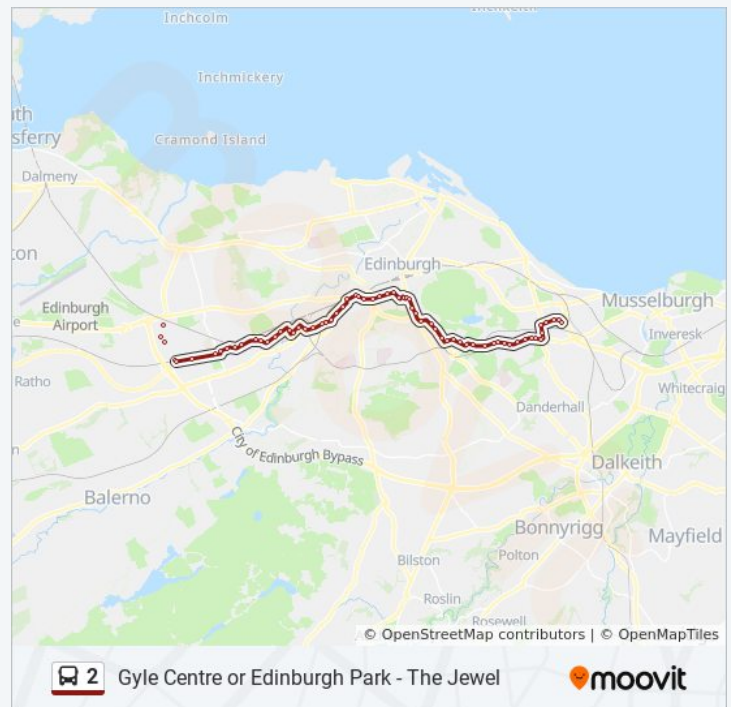

West Port, Old Town

Lauriston Street, Old Town

East Fountainbridge, Old Town

Semple Street, Fountainbridge

Morrison Street, Fountainbridge

Grove Street, Haymarket

Haymarket Station, Haymarket

Caledonian Village, Dalry

Line Summary:

 [2 bus Line Map](#)

2 bus Time Schedule

Magdalene Route Timetable:

Sunday	08:16 - 21:20
Monday	05:25 - 22:20
Tuesday	05:25 - 22:20
Wednesday	05:25 - 22:20

Broomhouse Roundabout, Sighthill
 Broomhouse Avenue, Broomhouse
 Broomhouse Gardens, Broomhouse
 Saughton House, Broomhouse
 Saughton Road North, Saughton
 Saughton Mains Street, Saughton
 Stenhouse Grove, Saughton
 Stenhouse Cross, Stenhouse
 Whitson Grove, Stenhouse
 Whitson Crescent, Stenhouse
 Balgreen Primary School, Balgreen
 Stevenson Grove, Gorgie
 Westfield Avenue, Gorgie
 Westfield Road, Gorgie
 Stewart Terrace, Gorgie
 Tynecastle, Gorgie
 Gorgie City Farm, Dalry
 Murieston Crescent, Dalry
 Dalry Primary School, Dalry
 Caledonian Village, Dalry
 Haymarket Station, Haymarket
 Torphichen Street, Haymarket
 Dewar Place
 Morrison Street, Fountainbridge
 Bread Street, Old Town
 West Port, Old Town
 Grassmarket, Old Town
 Merchant Street, Old Town
 Bristo Place, Old Town
 Potterrow, South Side
 Surgeons' Hall, South Side
 St Partick Square, South Side
 Bernard Terrace, South Side

Thursday 05:25 - 22:20

Friday 05:25 - 22:20

Saturday 05:24 - 22:20

2 bus Info

Direction: Magdalene

Stops: 61

Trip Duration: 69 min

Line Summary: