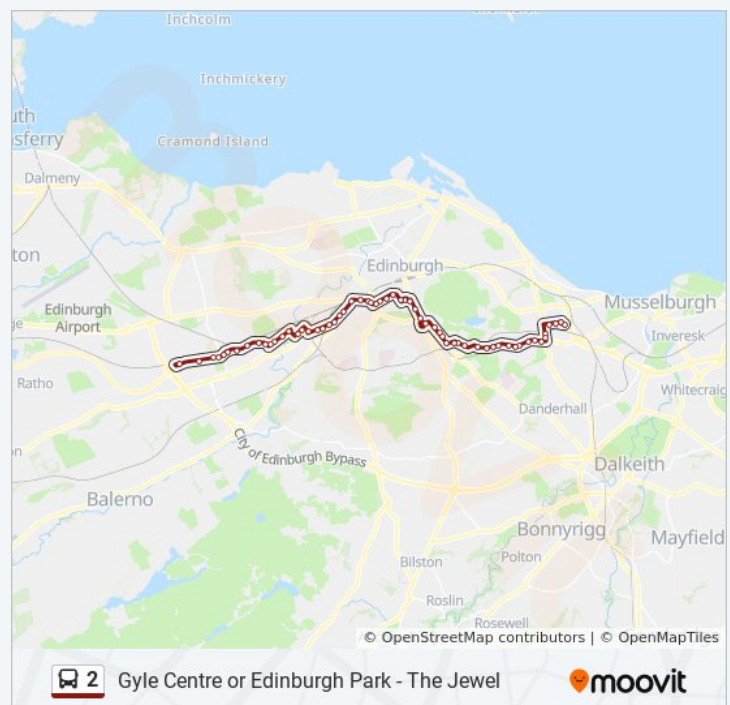

Broomhouse Gardens, Broomhouse

Broomhouse Avenue, Broomhouse

Direction: Edinburgh Park

60 stops

[VIEW LINE SCHEDULE](#)

Asda the Jewel, Magdalene

Milton Link, Magdalene

Corbiewynd, Magdalene

St Patrick Square, South Side

Nicolson Square, South Side

2 bus Time Schedule

Edinburgh Park Route Timetable:

Sunday	08:09 - 20:48
Monday	04:52 - 22:18
Tuesday	04:52 - 22:18
Wednesday	04:52 - 22:18
Thursday	04:52 - 22:18
Friday	04:52 - 22:18
Saturday	06:14 - 22:18

2 bus Info

Direction: Edinburgh Park

Stops: 60

Trip Duration: 70 min

Line Summary:

Bristo Square, South Side

Forrest Road, Old Town

Grassmarket, Old Town

West Port, Old Town

Lauriston Street, Old Town

East Fountainbridge, Old Town

Semple Street, Fountainbridge

Morrison Street, Fountainbridge

Grove Street, Haymarket

Haymarket Station, Haymarket

Caledonian Village, Dalry