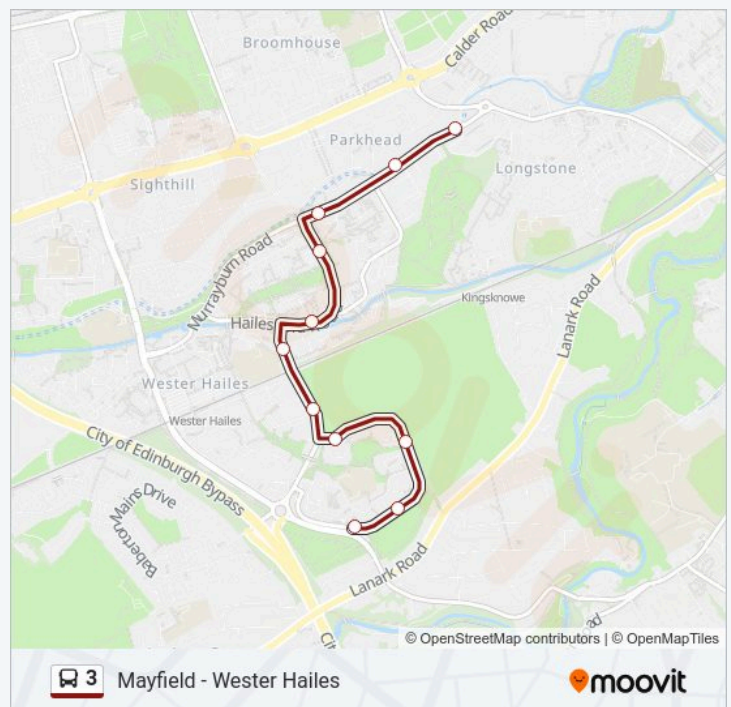

Salisbury Place, Mayfield

Newington Road, Newington

Bernard Terrace, South Side

St Patrick Square, South Side

Surgeons' Hall, South Side

South Bridge, Old Town

Princes Street (Scott Mon.), Edinburgh

Direction: Longstone

11 stops

[VIEW LINE SCHEDULE](#)

- Clovenstone Drive, Wester Hailes
- Clovenstone Park, Wester Hailes
- Clovenstone Gardens, Wester Hailes
- Clovenstone Road, Wester Hailes
- Wester Hailes Park, Wester Hailes
- Hailesland Place, Wester Hailes
- Hailesland Grove, Wester Hailes
- Murrayburn Gardens, Wester Hailes
- Dumbryden Gardens, Wester Hailes
- Parkhead Crescent, Wester Hailes
- Parkhead Drive, Longstone

3 bus Info

Direction: Longstone

Stops: 11

Trip Duration: 6 min

Line Summary:

Direction: Mayfield

85 stops

[VIEW LINE SCHEDULE](#)