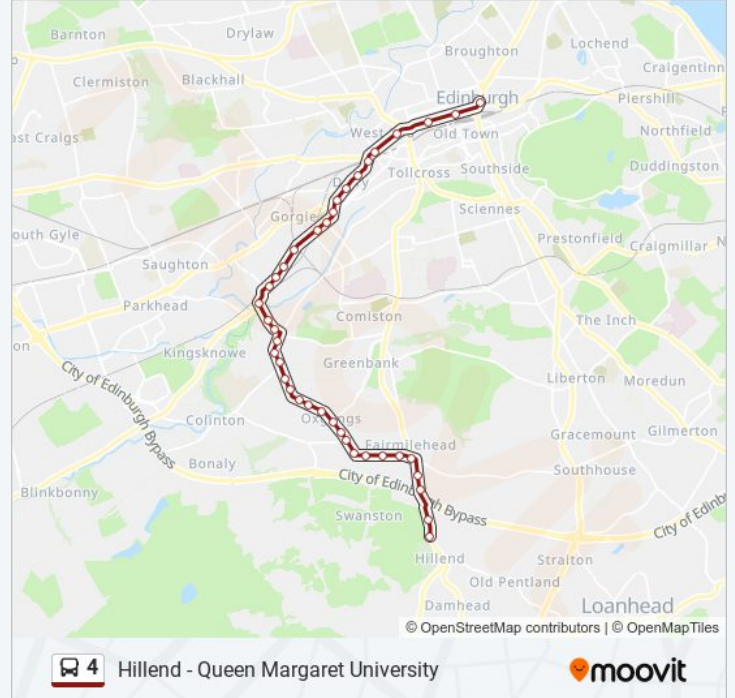

Line Summary:

Allan Park Road, Slateford

Slateford Station, Slateford

Hutchison Place, Slateford

Hutchison Crossway, Slateford

Moat Drive, Slateford

Shandon Place, North Merchiston

St Michaels Church, North Merchiston

Springwell House, North Merchiston

Murieston Crescent, Dalry

Dalry Primary School, Dalry

Caledonian Village, Dalry

Haymarket Station, Haymarket

West Maitland Street, Haymarket

Shandwick Place, West End

Princes Street (West), Edinburgh

Princes Street (Scott Mon.), Edinburgh

Leith Street, Greenside

Direction: Lothianburn

63 stops

[VIEW LINE SCHEDULE](#)

Queen Margaret University, Musselburgh

Milton Link, Magdalene

Corbiewynd, Magdalene

Parrotshot, Magdalene

The Jewel, Bingham

Durham Road South, Bingham

Bingham Crescent, Bingham

Bingham Avenue, Bingham

Duddingston View, Bingham

Duddingston Avenue, Duddingston

Duddingston Mills, Willowbrae