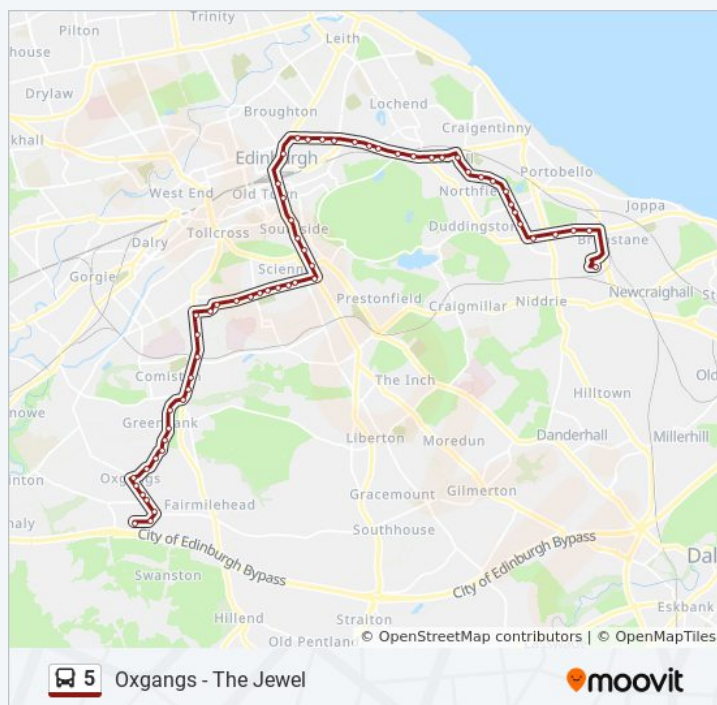

Wellington Street, Hillside

Brunswick Street, Hillside

Leopold Place, Hillside

Leith Street, Greenside

### 5 bus Info

**Direction:** Swanston

**Stops:** 59

**Trip Duration:** 68 min

**Line Summary:**

South Bridge, Old Town

Surgeons' Hall, South Side

St Partick Square, South Side

Bernard Terrace, South Side

Newington Road, Newington

Salisbury Place, Mayfield

Seton Place, Mayfield

Cumin Place, Mayfield

Lauder Road, Mayfield

Grange Cemetery, Mayfield

Beaufort Road, Mayfield