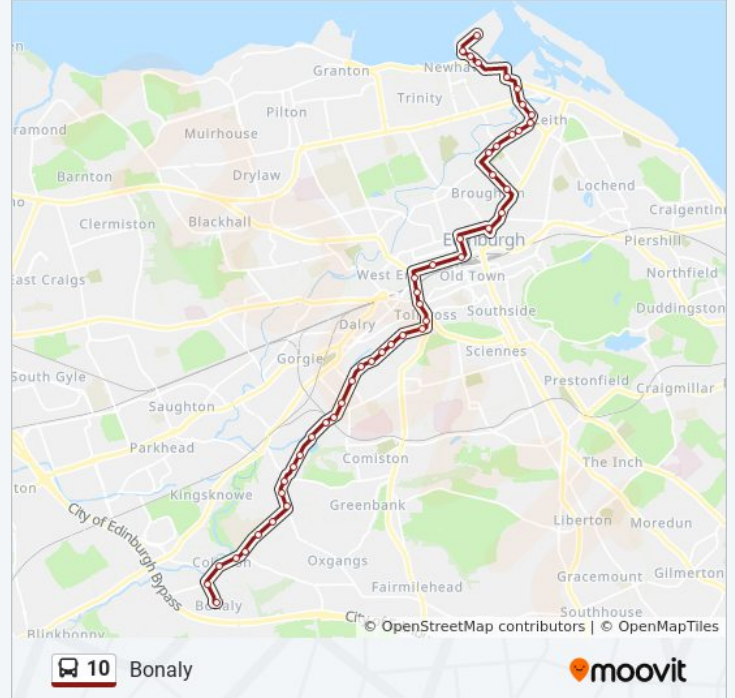

Direction: Bonaly

Stops: 43

Trip Duration: 55 min

Line Summary:

Viewforth

Merchiston Park, Viewforth

Polwarth Crescent, Merchiston

Polwarth Park, Merchiston

Craiglockhart Campus, Craiglockhart

Craiglockhart Park, Firrhill

Craiglockhart Road, Firrhill

Elliot Road, Firrhill

Redford Barracks, Colinton

Merchiston Castle School, Colinton

Rustic Cottages, Colinton

Barnshot Road, Colinton

Grant Avenue, Bonaly

Bonaly Terminus, Bonaly

Direction: Broughton

35 stops

[VIEW LINE SCHEDULE](#)

Bonaly Terminus, Bonaly

Laverockdale Crescent, Colinton

Westgarth Avenue, Colinton