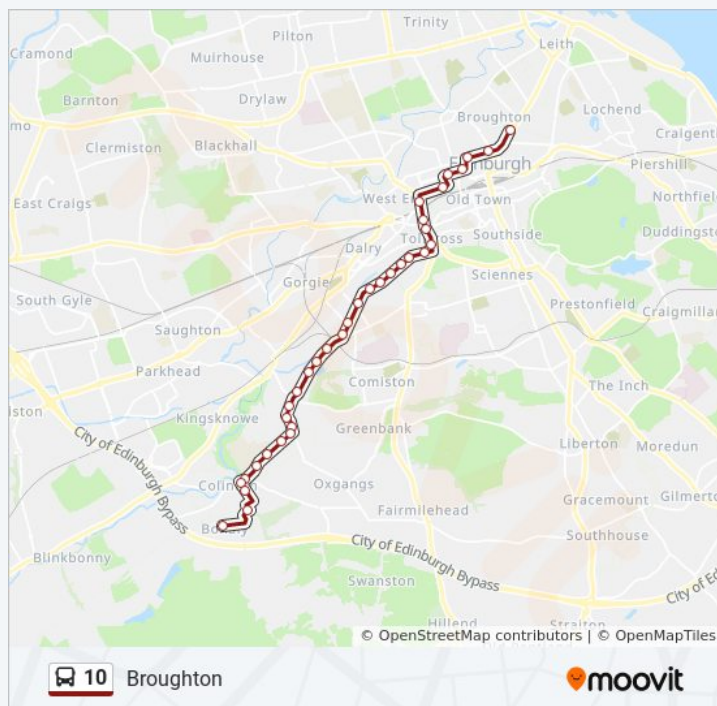

Elliot Place, Firrhill

Craiglockhart Road, Firrhill

Craiglockhart Park, Firrhill

Craiglockhart Campus, Craiglockhart

Glenlockhart Valley, Craiglockhart

Craiglockhart Sports Centre, Craiglockhart

Perdrixknowe, Craiglockhart

Meggetland Terrace, Craiglockhart

Polwarth Terrace, Myreside

Ashley Terrace, Merchiston

Polwarth Parish Church, Merchiston

Polwarth Park, Merchiston

Polwarth Crescent, Merchiston

Merchiston Park, Viewforth

Viewforth

Leamington Terrace, Viewforth

Lochrin Buildings, Tollcross

Home Street, Tollcross

Bread Street, Fountainbridge

Usher Hall, West End

Lothian Road, West End

Princes Street (West), Edinburgh

George Street (Assembly Rooms), Edinburgh

George Street (The Dome), Edinburgh

Dublin Street, Edinburgh

York Place, Edinburgh

Elm Row, Broughton

Direction: Broughton

Stops: 35

Trip Duration: 33 min

Line Summary:

Direction: North Leith

46 stops

[VIEW LINE SCHEDULE](#)

Bonaly Terminus, Bonaly

Laverockdale Crescent, Colinton

10 bus Time Schedule

North Leith Route Timetable:

Sunday	08:20 - 22:56
Monday	06:09 - 22:56
Tuesday	06:09 - 22:56