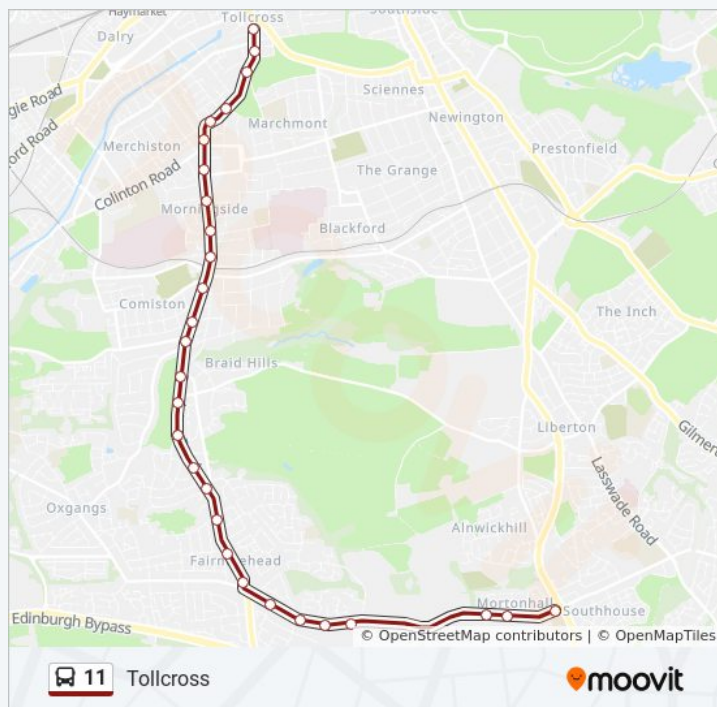

**Line Summary:**

**Direction: Tollcross**

25 stops

[VIEW LINE SCHEDULE](#)

Western Harbour Park, Western Harbour

Windrush Drive, Western Harbour

Sandpiper Drive, Western Harbour

Fishmarket Square, Newhaven