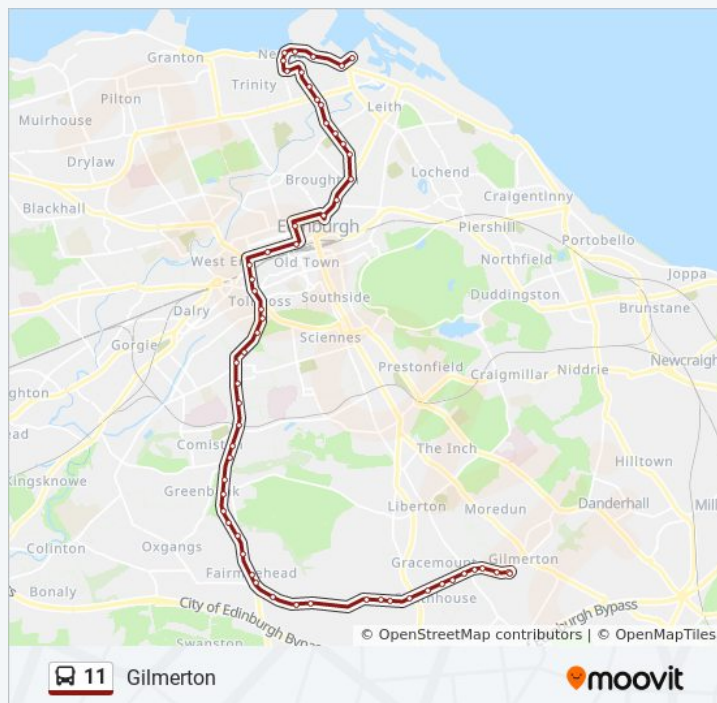

Comiston Springs Avenue, Braids

Comiston Rise, Braids

## 11 bus Info

**Direction:** Gilmerton

**Stops:** 58

**Trip Duration:** 72 min

**Line Summary:**

Pentland View, Braids

Buckstone Road, Fairmilehead

Caiystane Crescent, Fairmilehead