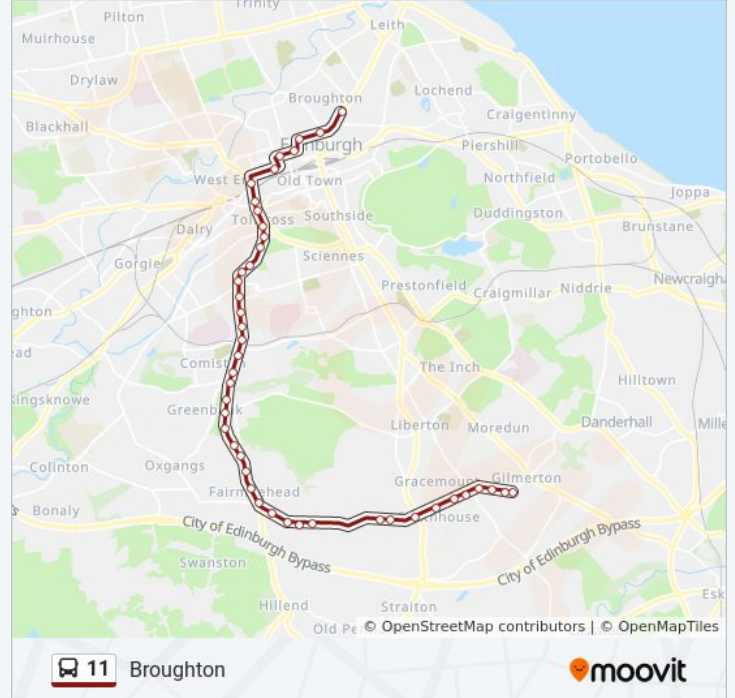

Viewforth, Bruntsfield

Whitehouse Loan, Bruntsfield

Leven Street, Tollcross

Home Street, Tollcross

Bread Street, Fountainbridge

Usher Hall, West End

Lothian Road, West End

Princes Street (West), Edinburgh

George Street (Assembly Rooms), Edinburgh

George Street (The Dome), Edinburgh

Dublin Street, Edinburgh

York Place, Edinburgh

Elm Row, Broughton

**Direction: Edinburgh**

33 stops

[VIEW LINE SCHEDULE](#)