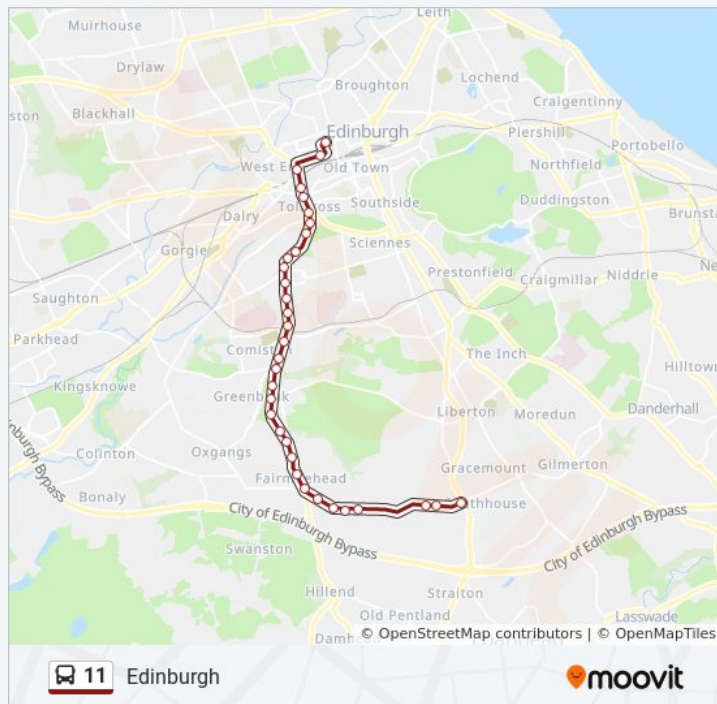

Princes Street (West), Edinburgh

George Street (Assembly Rooms), Edinburgh

### 11 bus Info

**Direction:** Edinburgh

**Stops:** 33

**Trip Duration:** 46 min

**Line Summary:**

### Direction: Fairmilehead

26 stops

[VIEW LINE SCHEDULE](#)

Elm Row, Hillside

York Place, Edinburgh