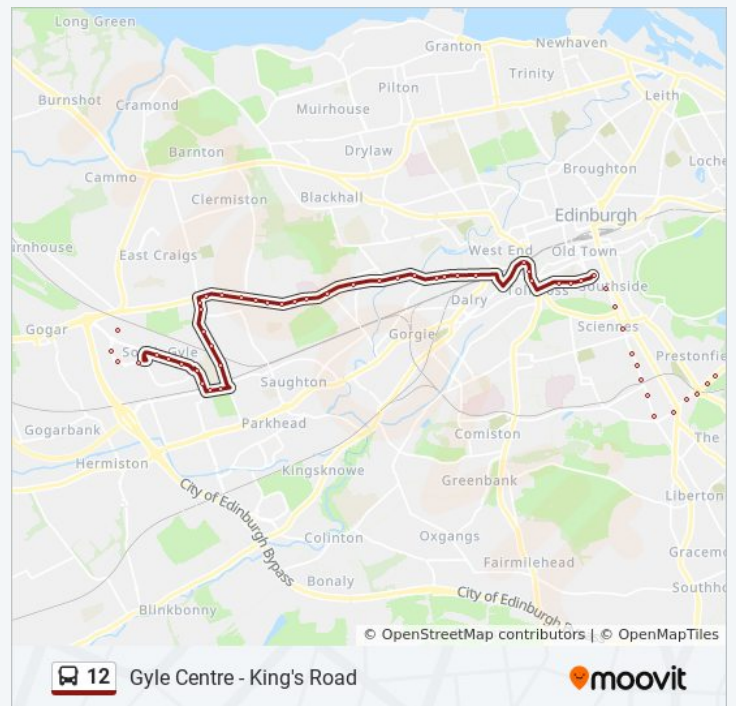

Sunday	8:01 AM - 6:46 PM
Monday	6:08 AM - 6:41 PM
Tuesday	6:08 AM - 6:41 PM
Wednesday	6:08 AM - 6:41 PM
Thursday	6:08 AM - 6:41 PM
Friday	6:08 AM - 6:46 PM
Saturday	6:59 AM - 6:46 PM

12 bus Info

Direction: South Gyle

Stops: 71

Trip Duration: 84 min

Line Summary:

Chalmers Street, Lauriston

Bread Street, Fountainbridge

Usher Hall, West End

The Exchange, West End

Haymarket Station, Haymarket