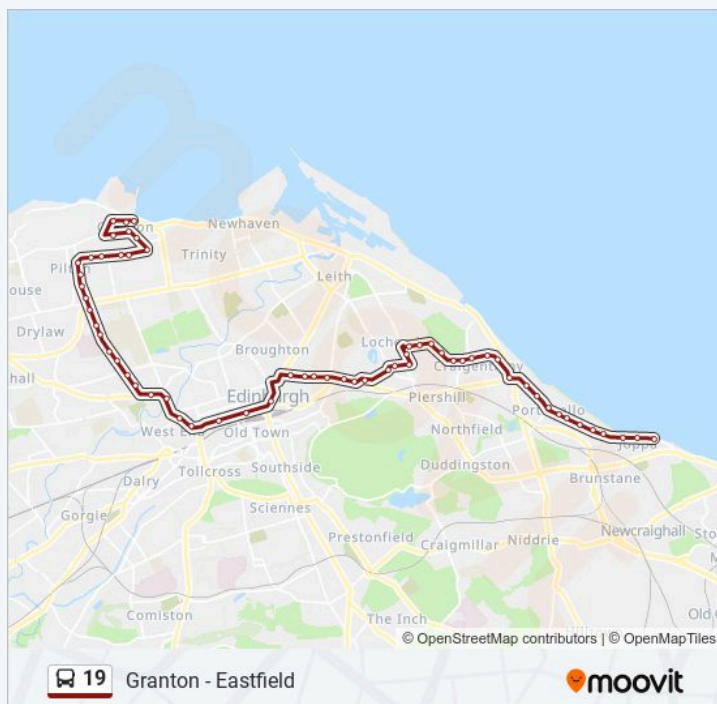

Direction: Granton

Stops: 59

Trip Duration: 63 min

Line Summary:

Sleigh Drive, Restalrig

Restalrig Gardens, Restalrig

Marionville Drive, Restalrig

Marionville Avenue, Lochend

Sunday	05:50 - 23:31
Monday	05:00 - 23:31
Tuesday	05:00 - 23:31
Wednesday	05:00 - 23:31
Thursday	05:00 - 23:31
Friday	05:00 - 23:31
Saturday	05:41 - 23:31

19 bus Info

Direction: Joppa

Stops: 61

Trip Duration: 63 min

Line Summary:

Dean Bridge, Dean

Drumsheugh Place, West End

Queensferry Street, West End

Princes Street (West), Edinburgh

Princes Street (Scott Mon.), Edinburgh

Leith Street, Greenside

Leopold Place, Hillside

Brunswick Street, Hillside

Wellington Street, Hillside

Brunton Place, Hillside

Abbeyhill

Marionville Road, Abbeyhill

Dalgety Avenue, Abbeyhill

Marionville Park, Meadowbank

Marionville Avenue, Restalrig