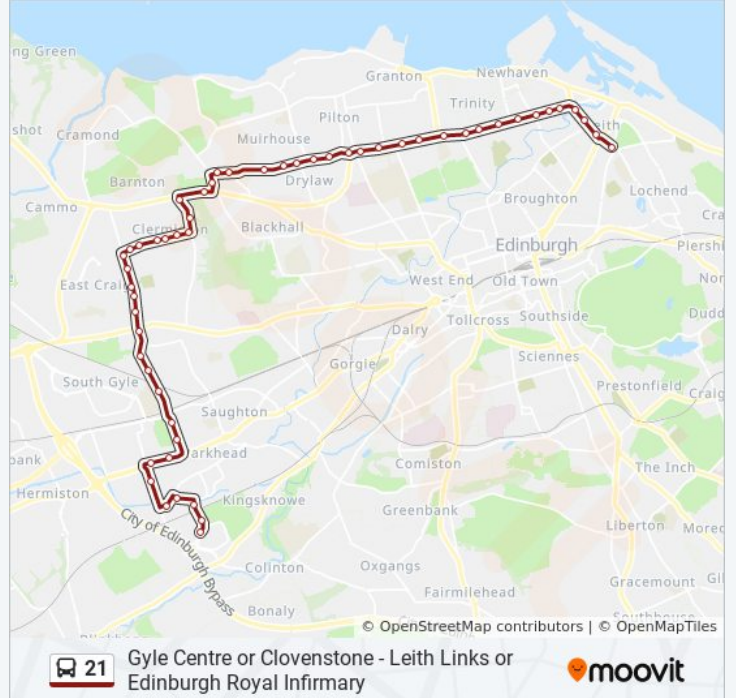

Direction: Leith

Stops: 53

Trip Duration: 65 min

Line Summary:

Duart Crescent, East Craigs
Drum Brae North, Clermiston
Drum Brae Drive, Clermiston
Hoseason Gardens, Clermiston
Drum Brae Hub, Clermiston
Clermiston View, Clermiston
Clermiston Crescent, Clermiston
Clermiston Road North, Clermiston
Queensferry Road, Clermiston
Hillpark Steps, Blackhall
Quality Street, Davidsons Mains
Main Street, Davidsons Mains
Corbiehill Road, Davidsons Mains
Silverknowes Neuk, Drylaw
Muirhouse Green, Drylaw
Groathill Road North, Drylaw
Drylaw Police Station, Drylaw
Ferry Road Drive, Pilton
Crewe Toll, Crewe Toll Roundabout
Crewe Toll, Crewe Toll Roundabout
Pilton Drive, Inverleith
East Fettes Avenue, Inverleith
Boswall Drive, Inverleith
Wardie Road, Wardie
Goldenacre, Trinity
Bangholm Place, Trinity
Warriston Crematorium, Trinity
Craighall Road, Trinity
Newhaven Road, Newhaven
Dudley Avenue South, Newhaven
Leith Theatre, Newhaven
Mill Lane, Leith
Cables Wynd, Leith

Kirkgate Centre, Leith

Duke Street, Leith

Direction: Portobello

23 stops

[VIEW LINE SCHEDULE](#)

Royal Infirmary, Edinburgh Royal Infirmary

Scrm, Edinburgh Royal Infirmary

Sandilands Close, Edmonstone