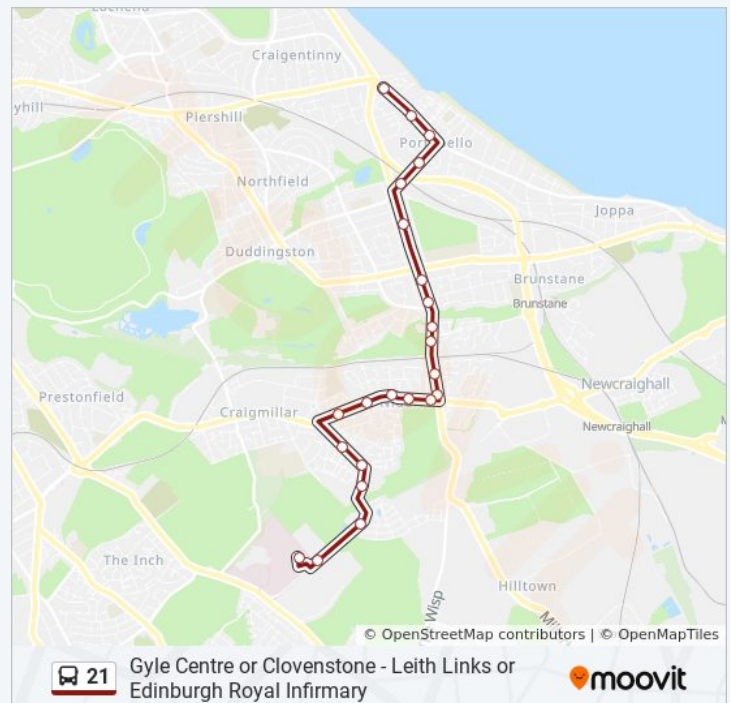

21 bus Info

Direction: Portobello

Stops: 23

Trip Duration: 18 min

Line Summary:

Direction: South Gyle

100 stops

[VIEW LINE SCHEDULE](#)