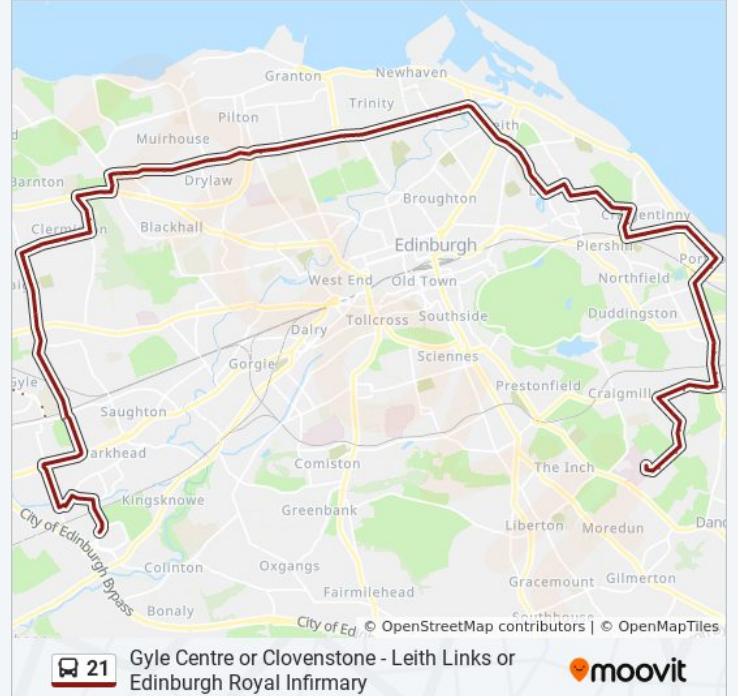

Pearce Road, East Craigs

Drum Brae Gardens, East Craigs

Drum Brae Avenue, East Craigs

Duart Crescent, East Craigs

Drum Brae North, Clermiston

Drum Brae Drive, Clermiston

Hoseason Gardens, Clermiston

Drum Brae Hub, Clermiston

Clermiston View, Clermiston

Clermiston Crescent, Clermiston

Clermiston Road North, Clermiston

Queensferry Road, Clermiston

Hillpark Steps, Blackhall

Quality Street, Davidsons Mains

Main Street, Davidsons Mains

Corbiehill Road, Davidsons Mains

Silverknowes Neuk, Drylaw

Muirhouse Green, Drylaw

Groathill Road North, Drylaw

Drylaw Police Station, Drylaw

Ferry Road Drive, Pilton

Crewe Toll, Crewe Toll Roundabout

Crewe Toll, Crewe Toll Roundabout

Pilton Drive, Inverleith

East Fettes Avenue, Inverleith

Boswall Drive, Inverleith

Wardie Road, Wardie

Goldenacre, Trinity

Bangholm Place, Trinity

Warriston Crematorium, Trinity

Craighall Road, Trinity

Newhaven Road, Newhaven

Dudley Avenue South, Newhaven