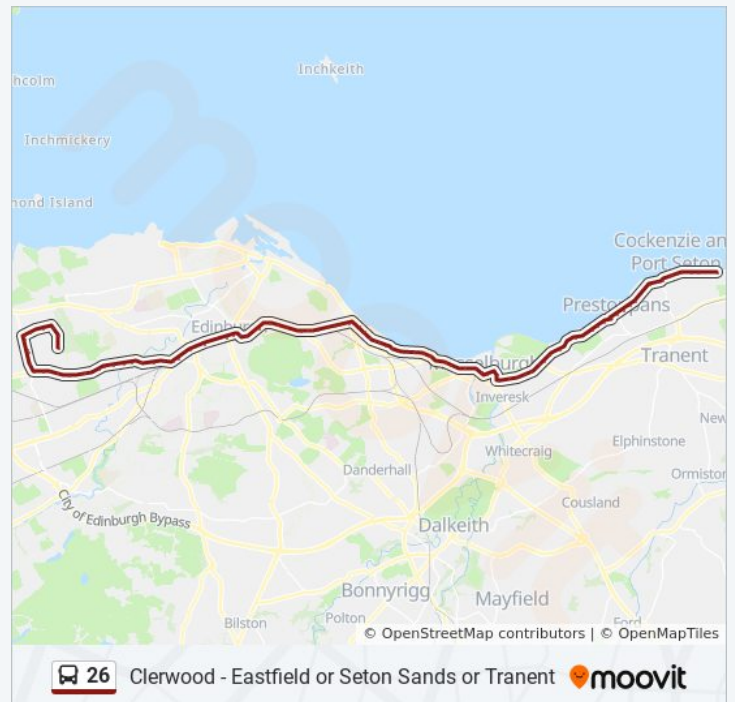

## Direction: Seton Sands

91 stops

[VIEW LINE SCHEDULE](#)

Clerwood Terminus, Clermiston  
Rannoch Road, Clermiston  
Clermiston Crescent, Clermiston  
Drum Brae Hub, Clermiston  
Drum Brae Drive, Clermiston  
Drum Brae North, Clermiston  
Duart Crescent, East Craigs  
Drum Brae Park, East Craigs  
Drum Brae Gardens, East Craigs  
Templeland Road, East Craigs  
Drum Brae South, Corstorphine  
St Ninians Road, Corstorphine  
Glebe Road, Corstorphine  
Station Road, Corstorphine  
Belgrave Road, Corstorphine  
Edinburgh Zoo, Corstorphine  
Pinkhill, Corstorphine  
Balgreen Road, Corstorphine  
Belmont Crescent, Corstorphine  
Western Corner, Murrayfield  
Murrayfield Road, Murrayfield  
Ormidale Terrace, Roseburn  
Roseburn Gardens, Roseburn  
Wester Coates, Coates  
Magdala Crescent, Coates  
Haymarket Station, Haymarket  
West Maitland Street, Haymarket  
Shandwick Place, West End  
Princes Street (West), Edinburgh

## 26 bus Info

**Direction:** Seton Sands

**Stops:** 91

**Trip Duration:** 95 min

**Line Summary:**

Princes Street (Waverley Steps), Edinburgh

St Andrew's House, Edinburgh

Regent Terrace, Calton