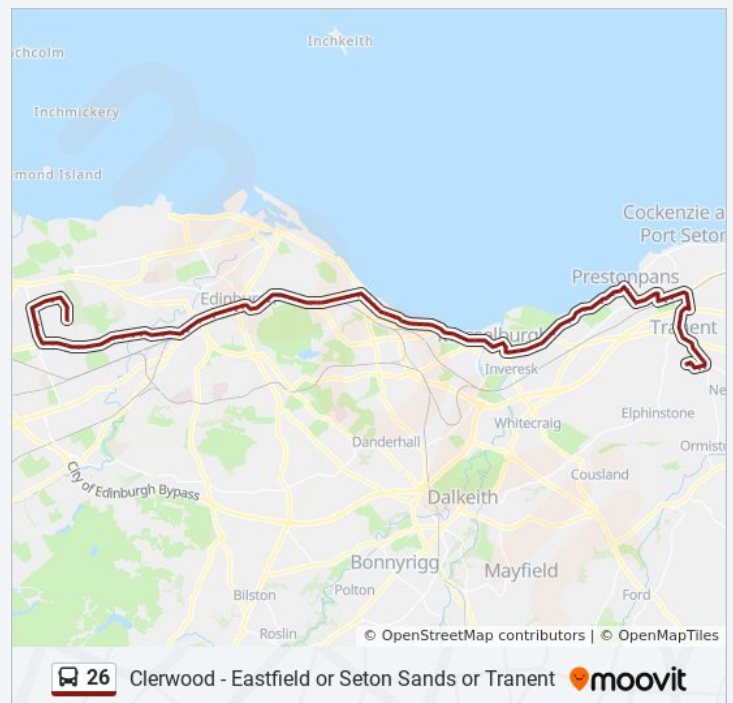

Clerwood Terminus, Clermiston
Rannoch Road, Clermiston
Clermiston Crescent, Clermiston
Drum Brae Hub, Clermiston
Drum Brae Drive, Clermiston
Drum Brae North, Clermiston
Duart Crescent, East Craigs
Drum Brae Park, East Craigs
Drum Brae Gardens, East Craigs
Templeland Road, East Craigs
Drum Brae South, Corstorphine
St Ninians Road, Corstorphine
Glebe Road, Corstorphine
Station Road, Corstorphine
Belgrave Road, Corstorphine
Edinburgh Zoo, Corstorphine
Pinkhill, Corstorphine
Balgreen Road, Corstorphine
Belmont Crescent, Corstorphine
Western Corner, Murrayfield
Murrayfield Road, Murrayfield
Ormidale Terrace, Roseburn
Roseburn Gardens, Roseburn
Wester Coates, Coates
Magdala Crescent, Coates
Haymarket Station, Haymarket
West Maitland Street, Haymarket
Shandwick Place, West End
Princes Street (West), Edinburgh
Princes Street (Waverley Steps), Edinburgh
St Andrew's House, Edinburgh
Regent Terrace, Calton
Calton Terrace Brae, Calton

Monday	04:58 - 23:15
Tuesday	04:58 - 23:15
Wednesday	04:58 - 23:15
Thursday	04:58 - 23:15
Friday	04:58 - 23:15
Saturday	04:50 - 23:15

26 bus Info

Direction: Tranent

Stops: 99

Trip Duration: 103 min

Line Summary: