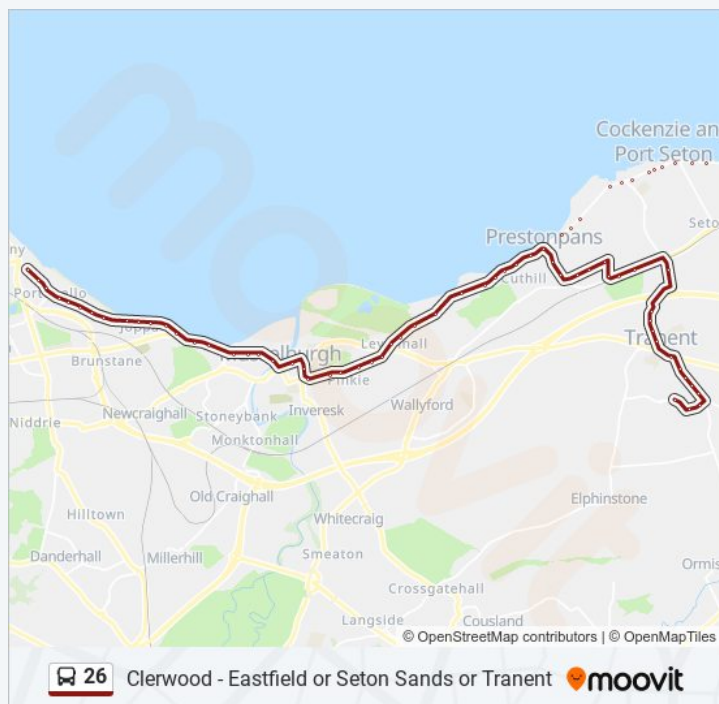

**26 bus Info**

**Direction:** Portobello

**Stops:** 59

**Trip Duration:** 36 min

**Line Summary:**

Sam Burns' Yard, Prestonpans

Morrison's Haven, Prestonpans

Prestongrange Heritage Park, Prestonpans