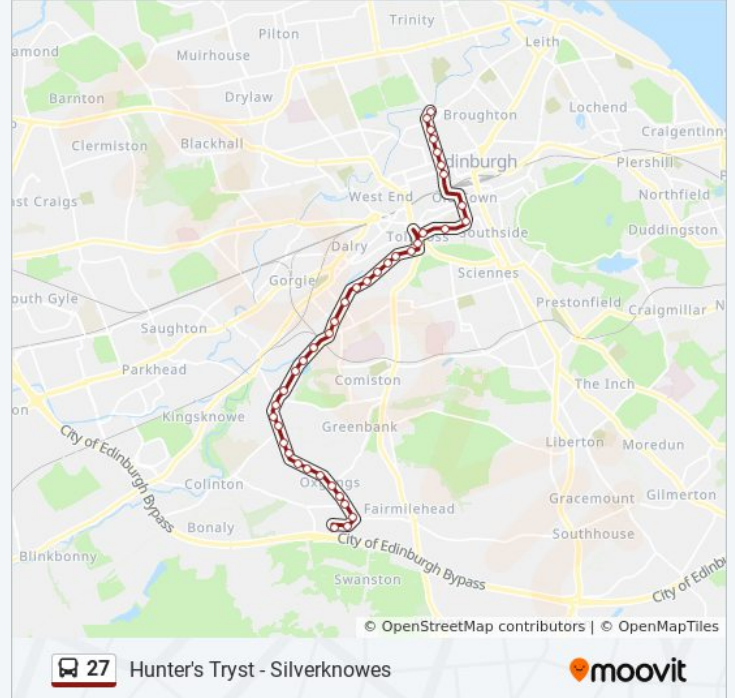

27 bus Info

Direction: Canonmills

Stops: 40

Trip Duration: 30 min

Line Summary:

Polwarth Crescent, Merchiston

Merchiston Park, Viewforth

Viewforth

Hanover Street, Edinburgh

Thistle Street, Edinburgh

Abercromby Place, New Town

Great King Street, New Town

Fettes Row, New Town

Airlie Place, New Town

Brandon Terrace, Canonmills

Direction: Edinburgh

28 stops

[VIEW LINE SCHEDULE](#)

Silverknowes Terminus, Silverknowes

Muirhouse Gardens, Muirhouse

Muirhouse View, Muirhouse

Salvesen Crescent, Muirhouse

Salveson Gardens, Muirhouse

Craigroyston Community High School, West Pilton

Brandon Terrace, Canonmills

Airlie Place, New Town

Fettes Row, New Town

Great King Street, New Town

Abercromby Place, New Town

Thistle Street, Edinburgh

Direction: Silverknowes

66 stops