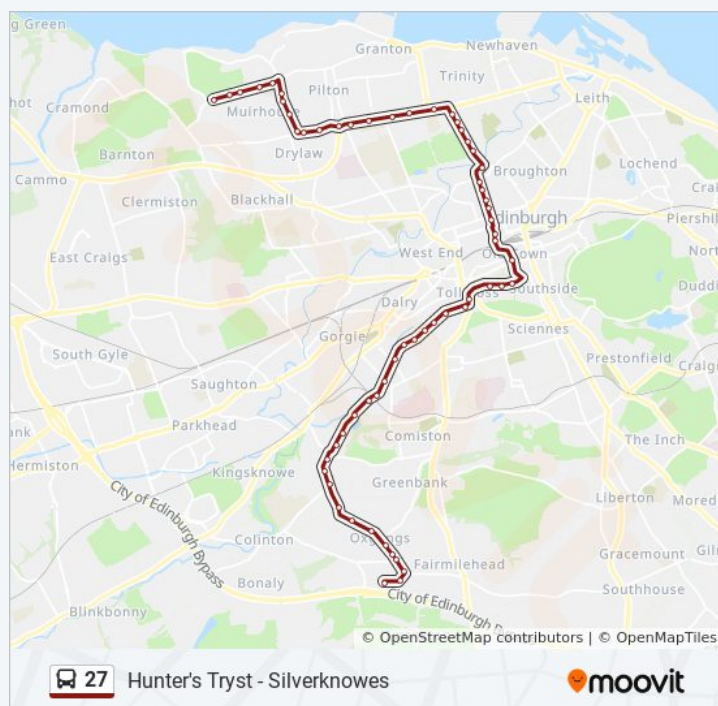

Lauriston Place, South Side

Lauriston Building, Lauriston

Chalmers Street, Lauriston

Home Street, Tollcross

Lochrin Buildings, Tollcross

Leamington Terrace, Viewforth

Viewforth

Merchiston Park, Viewforth

Polwarth Crescent, Merchiston

Polwarth Park, Merchiston

Direction: Swanston

Stops: 60

Trip Duration: 66 min

Line Summary:

Polwarth Parish Church, Merchiston

Ashley Terrace, Merchiston