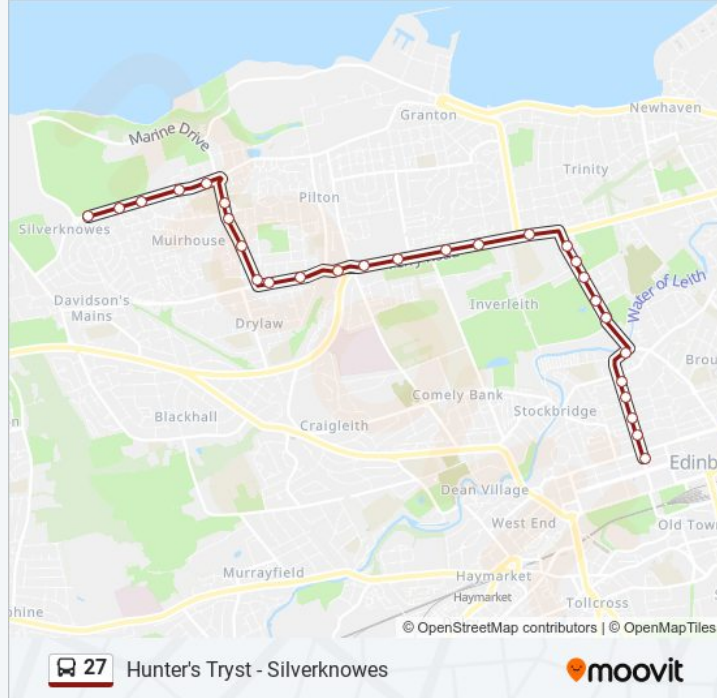

East Fettes Avenue, Inverleith

Boswall Drive, Inverleith

Wardie Road, Wardie

St James Church, Inverleith

Goldenacre Terrace, Inverleith

Warriston Gardens, Inverleith

Warriston Drive, Inverleith

Royal Botanic Garden, Inverleith

Brandon Terrace, Canonmills

Airlie Place, New Town

Fettes Row, New Town

Great King Street, New Town

Abercromby Place, New Town

Thistle Street, Edinburgh

Direction: Silverknowes

66 stops

[VIEW LINE SCHEDULE](#)

Hunter's Tryst, Swanston

Howe Park, Swanston

New Swanston, Swanston

Cockit Hat, Oxgangs

Oxgangs Library, Oxgangs

Oxgangs Avenue, Oxgangs

Oxgangs Terrace, Firrhill

27 bus Info

Direction: Silverknowes

Stops: 66

Trip Duration: 64 min

Line Summary:

Craiglockhart Park, Firrhill

Craiglockhart Campus, Craiglockhart

Glenlockhart Valley, Craiglockhart