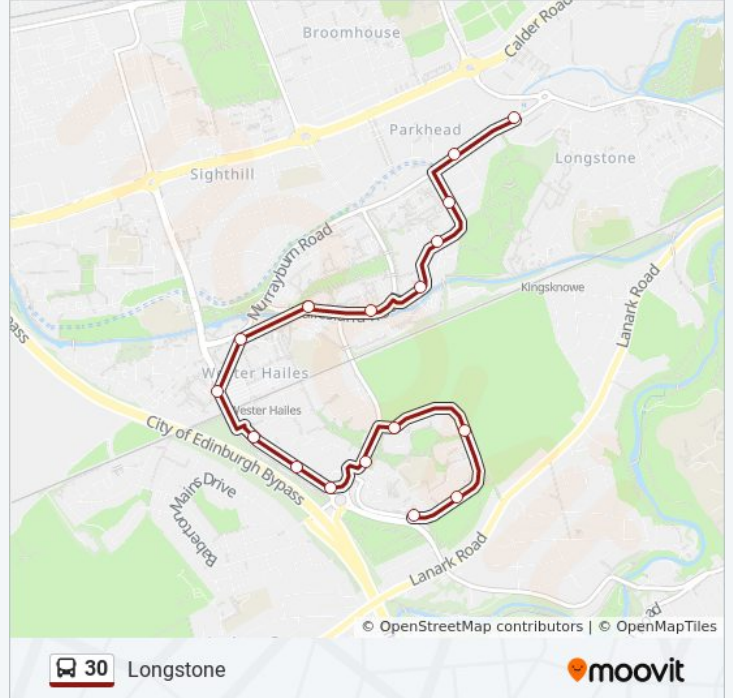

Direction: Longstone

17 stops

[VIEW LINE SCHEDULE](#)

- Clovenstone Drive, Wester Hailes
- Clovenstone Park, Wester Hailes
- Clovenstone Gardens, Wester Hailes
- Clovenstone Road, Wester Hailes
- Clovenstone Road, Wester Hailes
- Barn Park, Wester Hailes
- Greenacre, Wester Hailes
- Healthy Living Centre, Wester Hailes
- Westburn Park, Wester Hailes
- Westside Plaza, Wester Hailes
- Murrayburn Park, Wester Hailes
- Hailesland Grove, Wester Hailes
- Dumbryden Grove, Wester Hailes
- Dumbryden Road, Wester Hailes
- Dumbryden Drive, Wester Hailes
- Parkhead Crescent, Wester Hailes
- Parkhead Drive, Longstone

30 bus Time Schedule

Longstone Route Timetable:

Sunday	00:11 - 23:51
Monday	00:11 - 23:51
Tuesday	00:11 - 23:51
Wednesday	00:11 - 23:51
Thursday	00:11 - 23:51
Friday	00:11 - 23:51
Saturday	00:11 - 23:51

30 bus Info

Direction: Longstone

Stops: 17

Trip Duration: 12 min

Line Summary:

Direction: Musselburgh

74 stops

[VIEW LINE SCHEDULE](#)