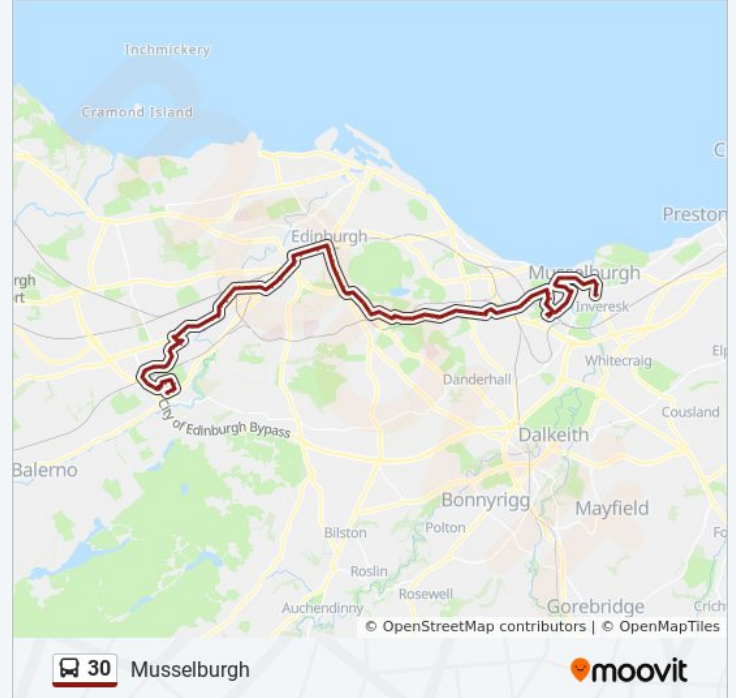

Longstone Terrace, Longstone

Saughton Mains, Saughton

Saughton Mains Avenue, Saughton

Hmp Edinburgh, Saughton

Stenhouse Mill Lane, Saughton

Chesser Avenue, Stenhouse

Saughton Park, Stenhouse

Saughton Rose Gardens, Gorgie

Stevenson Grove, Gorgie

Westfield Avenue, Gorgie

Westfield Sainsbury'S, Gorgie

Roseburn Street, Gorgie

Fountain Park, Viewforth

Morrison Crescent, Viewforth

The Exchange, West End

Lothian Road, West End

Princes Street (West), Edinburgh

Princes Street (Scott Mon.), Edinburgh

South Bridge, Old Town

Surgeons' Hall, South Side

St Partick Square, South Side

Bernard Terrace, South Side

East Preston Street, Newington

Commonwealth Pool, Newington

Marchhall Place, Newington

Priestfield Road, Newington

Prestonfield Terrace, Prestonfield

Clearburn Crescent, Prestonfield

Prestonfield Park, Prestonfield

Morgan Playing Fields, Prestonfield

Kings Haugh, Prestonfield

Craigmillar Castle Gardens, Craigmillar

Craigmillar Castle Road, Craigmillar